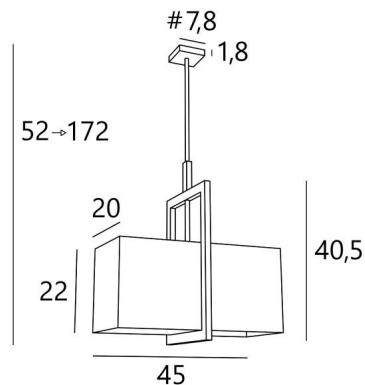

METELIS 45

METELIS 45 in brushed bronze with rectangular lampshade in Chinette Ivoire (fabric from category 0)

Magnificent rectangular suspension. **METELIS 45** is a rectangular lampshade surrounded by a brass structure, which looks great

A light bulb in the centre of the lampshade will illuminate your rectangular table or hall

METELIS 45 is a contemporary, height-adjustable suspension. Two other, much larger models are also available (125 and 155cm)

OVERALL SIZES

H52→172cm L45 x 25,5cm

BASE

#7,8 x 1,8cm

TECHNICAL DATA

E27 metal fitting with ring. Dimmable suspension

Suspension adjustable in height during installation. Longer suspension tube is available on request