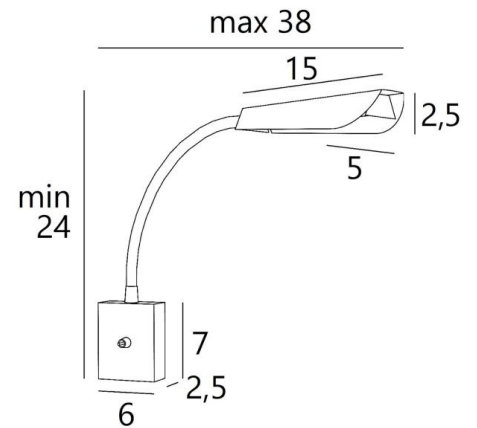

TULIP

TULIP in light bronze. Metal finish code: 28

With its “vegetable” spotlight design, the **TULIP** reading light has everything it takes to be harmonious and elegant

The spotlight is mounted on a flex that can be oriented in all directions. It is fitted with an LED module that works without a driver. It is highly efficient and its dome diffuses a warm light

OVERALL SIZES

H24→52,5cm |→max 38cm

BASE

6 x 7 x 2,5cm

TECHNICAL DATA

LED module 230V 1,4W 165lm 2700°K

Without driver

Not dimmable reading light

A 30cm flex

The spotlight can be directed to all directions

Spotlight dimensions : 5 x 15cm

A toggle switch on the box

A fixing plate for the wall box ([plan in PDF](#))

OPTIONS: Push buttons for home automation system