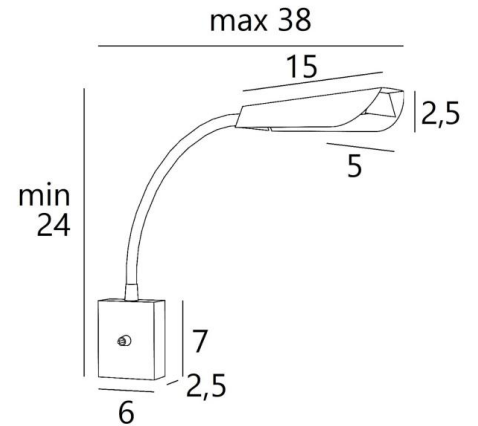

TULIP

TULIP in light bronze. Metal finish code: 28

With its “vegetable” spotlight design, the **TULIP** reading light has everything it takes to be harmonious and elegant

The spotlight is mounted on a flex that can be oriented in all directions. It is fitted with an LED module that works without a driver. It is highly efficient and its dome diffuses a warm light

OVERALL SIZES

H24→52,5cm |→max 38cm

BASE

6 x 7 x 2,5cm

TECHNICAL DATA

LED module 230V 1,4W 165lm 2700°K

Without driver

Not dimmable reading light

A 30cm flex

The spotlight can be directed to all directions

Spotlight dimensions : 5 x 15cm

A toggle switch on the box

A fixing plate for the wall box ([plan in PDF](#))

AVAILABLE METAL FINISHES AND CODES

25 - Brushed brass - 1600 025