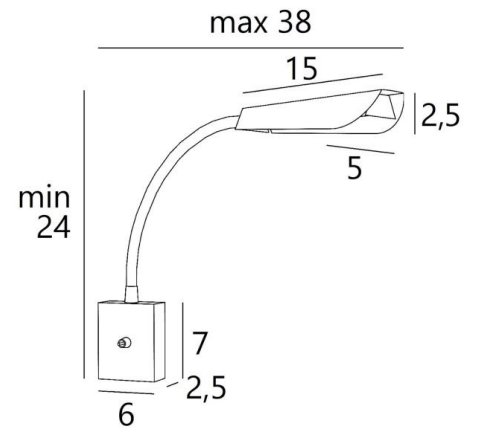

TULIP

TULIP in light bronze. Metal finish code: 28

With its “vegetable” spotlight design, the **TULIP** reading light has everything it takes to be harmonious and elegant

The spotlight is mounted on a flex that can be oriented in all directions. It is fitted with an LED module that works without a driver. It is highly efficient and its dome diffuses a warm light

OVERALL SIZES

H24→52,5cm |→max 38cm

BASE

6 x 7 x 2,5cm

TECHNICAL DATA

LED module 230V 1,4W 165lm 2700°K

Without driver

Not dimmable reading light

A 30cm flex

The spotlight can be directed to all directions

Spotlight dimensions : 5 x 15cm

A toggle switch on the box

A fixing plate for the wall box ([plan in PDF](#))

AVAILABLE METAL FINISHES AND CODES

25 - Brushed brass - 1600 025