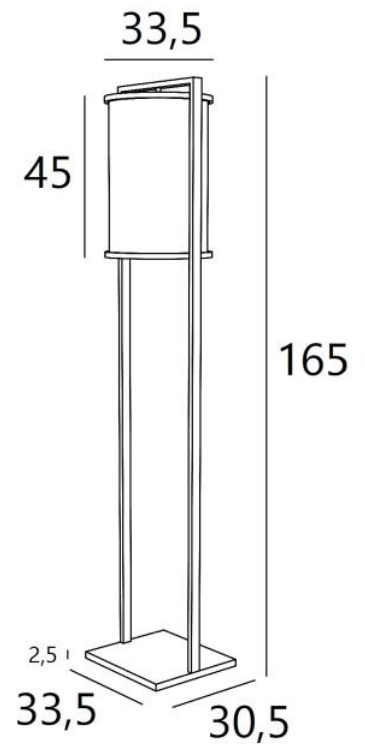

LUCIANO is a magnificent, original floor light with a cylindrical lampshade that discreetly conceals the brilliance of the bulb. The workmanship that went into making this elegant floor light is truly exceptional. With its large arch and two rings bent from solid brass, the result is top quality for perfect, unrivalled stability. We offer a wide range of finishes for the metal, all of which are remarkable. To help you integrate this exceptional piece into your home, we offer a choice of fabrics, materials and colors. With its warm light, **LUCIANO** creates an atmosphere and ambience that only a luminaire with a lampshade can bring.

OVERALL SIZES

H165cm Ø33,5cm

BASE

30,5 x 33,5 x 2,5cm

TECHNICAL DATA

One E27 fitting with ring

Electric cable: foot switch 25cm from base then plug 150cm away (standard)

A foot dimmer on the electric cable (extra charge)

Lampshade supplied with an integral polycrystal diffuser

AVAILABLE METAL FINISHES AND CODES

25 - Brushed brass - 3485 025

28 - Light bronze - 3485 028

29 - Brushed bronze - 3485 029

LAMPSHADE : SIZES & CODE

Ø28 - 28 - 44,5cm + integral diffuser

Code: 3485 + fabric code

We propose more than 180 fabrics/materials/colors for lampshades