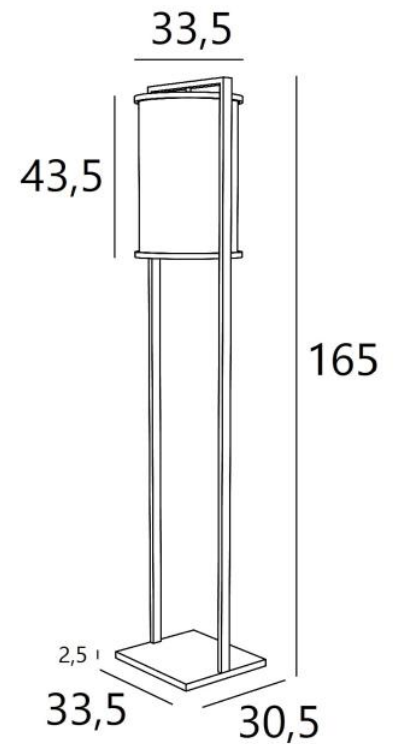

LUCIANO

LUCIANO in brushed bronze with lampshade in Lin Moscou (fabric from category 2)

LUCIANO is a magnificent, original floor light with a cylindrical lampshade that discreetly conceals the brilliance of the bulb. The workmanship that went into making this elegant floor light is truly exceptional. With its large arch and two rings bent from solid brass, the result is top quality for perfect, unrivalled stability. We offer a wide range of finishes for the metal, all of which are remarkable. To help you integrate this exceptional piece into your home, we offer a choice of fabrics, materials and colors. With its warm light, **LUCIANO** creates an atmosphere and ambience that only a luminaire with a lampshade can bring.

OVERALL SIZES

H165cm Ø33,5cm

BASE

30,5 x 33,5 x 2,5cm

TECHNICAL DATA

One E27 fitting with ring

Electric cable: foot switch 25cm from base then plug 150cm away (standard)

A foot dimmer on the electric cable (extra charge)

AVAILABLE METAL FINISHES AND CODES

28 - Light bronze - 3485 028

29 - Brushed bronze - 3485 029

LAMPSHADE : SIZES & CODE

Ø28 - 28 - 42,5cm

Code: 3485 + fabric code

We propose more than 180 fabrics/materials/colors for lampshades