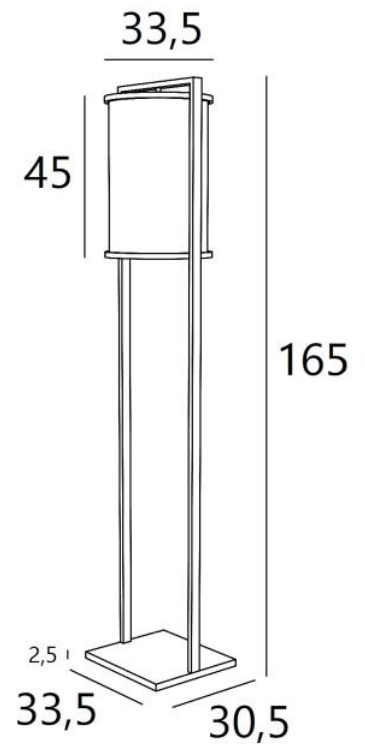

LUCIANO

LUCIANO in brushed bronze with lampshade in Lin Moscou (fabric from category 2)

LUCIANO is a magnificent, original floor light with a cylindrical lampshade that discreetly conceals the brilliance of the bulb. The workmanship that went into making this elegant floor light is truly exceptional. With its large arch and two rings bent from solid brass, the result is top quality for perfect, unrivalled stability. We offer a wide range of finishes for the metal, all of which are remarkable. To help you integrate this exceptional piece into your home, we offer a choice of fabrics, materials and colors. With its warm light, **LUCIANO** creates an atmosphere and ambience that only a luminaire with a lampshade can bring.

OVERALL SIZES

H165cm Ø33,5cm

BASE

30,5 x 33,5 x 2,5cm

TECHNICAL DATA

One E27 fitting with ring

Electric cable: foot switch 25cm from base then plug 150cm away (standard)

A foot dimmer on the electric cable (extra charge)

Lampshade supplied with an integral polycrystal diffuser

AVAILABLE METAL FINISHES AND CODES

25 - Brushed brass - 3485 025

28 - Light bronze - 3485 028

29 - Brushed bronze - 3485 029

LAMPSHADE : SIZES & CODE

Ø28 - 28 - 44,5cm + integral diffuser

Code: 3485 + fabric code

We propose more than 180 fabrics/materials/colors for lampshades