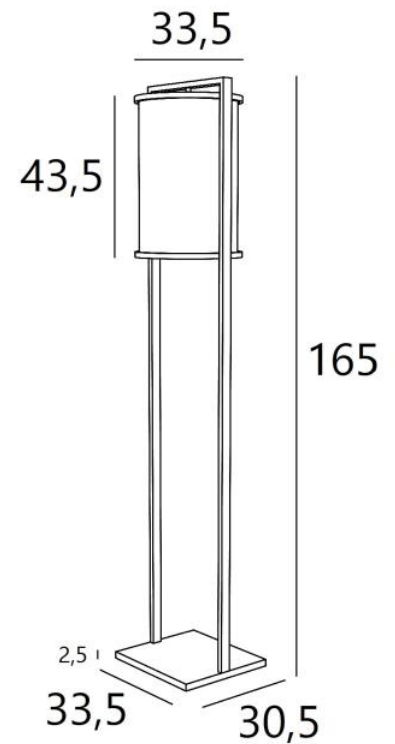

LUCIANO

LUCIANO in brushed bronze with lampshade in Lin Moscou (fabric from category 2)

LUCIANO is a magnificent, original floor light with a cylindrical lampshade that discreetly conceals the brilliance of the bulb. The workmanship that went into making this elegant floor light is truly exceptional. With its large arch and two rings bent from solid brass, the result is top quality for perfect, unrivalled stability. We offer a wide range of finishes for the metal, all of which are remarkable. To help you integrate this exceptional piece into your home, we offer a choice of fabrics, materials and colors. With its warm light, **LUCIANO** creates an atmosphere and ambience that only a luminaire with a lampshade can bring.

OVERALL SIZES

H165cm Ø33,5cm

BASE

30,5 x 33,5 x 2,5cm

TECHNICAL DATA

One E27 fitting with ring

Electric cable: foot switch 25cm from base then plug 150cm away (standard)

A foot dimmer on the electric cable (extra charge)

AVAILABLE METAL FINISHES AND CODES

25 - Brushed brass - 3485 025

28 - Light bronze - 3485 028

29 - Brushed bronze - 3485 029

LAMPSHADE : SIZES & CODE

Ø28 - 28 - 42,5cm

Code: 3485 + fabric code

We propose more than 180 fabrics/materials/colors for lampshades