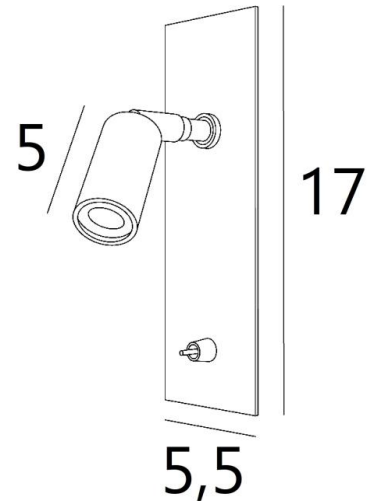

TINOS

TINOS in light bronze. Metal finish code: 28

TINOS IS DESIGNED TO BE PLACED ON A HEADBOARD ONLY

A must-have for the bedroom, **TINOS** is a reading light that can be placed at the head of the bed and provides discreet lighting so as not to disturb your partner

TINOS is a minimalist reading light with an adjustable spotlight attached to an adjustable joint and a decorative plate with no visible screws. The converter is placed behind the decorative plate, in a rectangular cut-out previously made in your headboard

Efficient, thanks to the Led lamp integrated into the spotlight, it diffuses a warm, concentrated light

OVERALL SIZES

H17cm L5,5cm |→8cm

TECHNICAL DATA

Power LED integrated into the spotlight:

consumption 1W brightness 119lm color temperature 2700°K 25° beam angle

Driver: 14-230V 50-60HZ 350mA

Not dimmable wall light

Spotlight mounted on an adjustable joint that can be rotated in all directions

Spotlight dimensions: L5cm Ø2,5cm

Toggle switch

INSTALLATION

Drill a 35mm rectangular hole 120mm high in your headboard