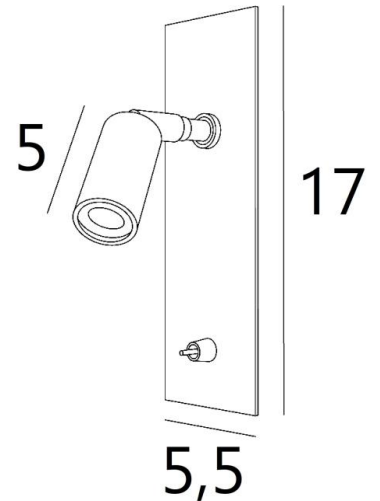

### TINOS IS DESIGNED TO BE PLACED ON A HEADBOARD ONLY

A must-have for the bedroom, **TINOS** is a reading light that can be placed at the head of the bed and provides discreet lighting so as not to disturb your partner

**TINOS** is a minimalist reading light with an adjustable spotlight attached to an adjustable joint and a decorative plate with no visible screws. The converter is placed behind the decorative plate, in a rectangular cut-out previously made in your headboard

### OVERALL SIZES

H17cm L5,5cm |→8cm

Spotlight dimensions: L5cm Ø2,5cm

Toggle switch