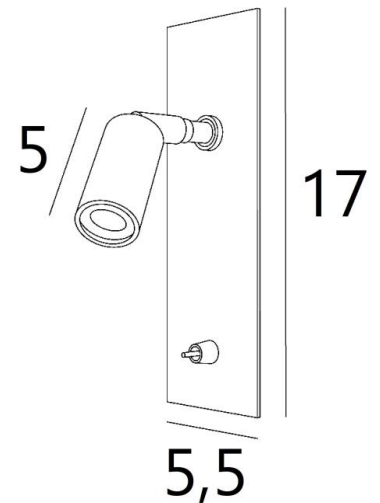

### TINOS IS DESIGNED TO BE PLACED ON A HEADBOARD ONLY

A must-have for the bedroom, **TINOS** is a reading light that can be placed at the head of the bed and provides discreet lighting so as not to disturb your partner

**TINOS** is a minimalist reading light with an adjustable spotlight attached to an adjustable joint and a decorative plate with no visible screws. The converter is placed behind the decorative plate, in a rectangular cut-out previously made in your headboard

### OVERALL SIZES

H17cm L5,5cm |→8cm

Spotlight dimensions: L5cm Ø2,5cm

Toggle switch