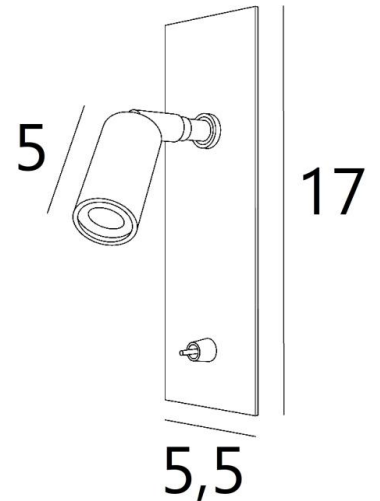

TINOS

TINOS in light bronze. Metal finish code: 28

TINOS IS DESIGNED TO BE PLACED ON A HEADBOARD ONLY

A must-have for the bedroom, **TINOS** is a reading light that can be placed at the head of the bed and provides discreet lighting so as not to disturb your partner

TINOS is a minimalist reading light with an adjustable spotlight attached to an adjustable joint and a decorative plate with no visible screws. The converter is placed behind the decorative plate, in a rectangular cut-out previously made in your headboard

Efficient, thanks to the Led lamp integrated into the spotlight, it diffuses a warm, concentrated light

OVERALL SIZES

H17cm L5,5cm |→8cm

TECHNICAL DATA

Power LED integrated into the spotlight:

consumption 1W brightness 119lm color temperature 2700°K

Driver: 14-230V 50-60HZ 350mA

Not dimmable wall light

Spotlight mounted on an adjustable joint that can be rotated in all directions

Spotlight dimensions: L5cm Ø2,5cm

Toggle switch

INSTALLATION

Drill a 35mm rectangular hole 120mm high in your headboard