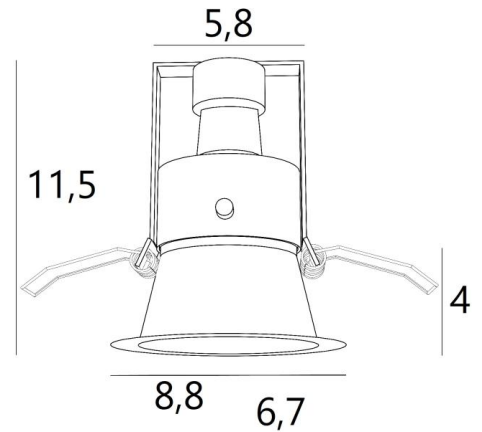

JUN

JUN in brushed bronze. Metal finish code: 29

JUN is a deep recessed spotlight

Its bulb favours discretion by hiding inside the ceiling, reducing its glare effect as much as possible.

Nevertheless, **JUN** remains perfect in terms of efficiency

As a result, the decorative aspect of **JUN** is enhanced, and to give you the best choice, we offer you a range of finishes, all of which are remarkable

OVERALL SIZES

Ø8,8cm H11,5cm

TECHNICAL DATA

Surface-mounted round spotlight: Ø8.8cm overall

Spotlight aperture diameter: Ø6.7cm

Visible depth of spotlight: 4cm

Total height of luminaire: 11.5cm with two fixing clips

One GU10 fitting

No converter required, this spotlight works directly on 230V

Dimmable spotlight

Bulb is easy to fit or replace

PLACEMENT

Cutout size: Ø7cm

Recessed depth: 12cm

Minimum thickness of mounting surface: 1mm

Straighten the clips and insert them into the ceiling cutout

Mandatory use of a LED bulb (safety)