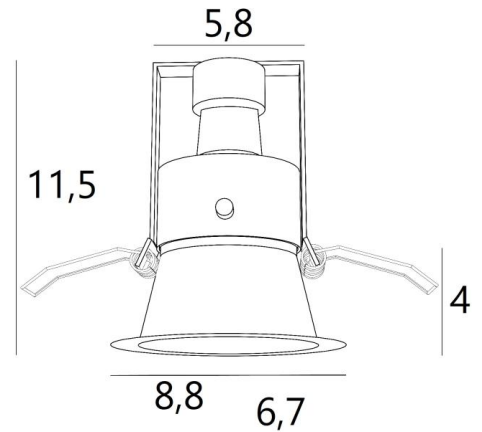

JUN

JUN in brushed bronze. Metal finish code: 29

**JUN** is a deep recessed spotlight. Its bulb favours discretion by hiding inside the ceiling, reducing its glare effect as much as possible. Nevertheless, **JUN** remains perfect in terms of efficiency. As a result, the decorative aspect of **JUN** is enhanced, and to give you the best choice, we offer you a range of finishes, all of which are remarkable.

#### OVERALL SIZES

Ø8,8cm H11,5cm

#### TECHNICAL DATA

Surface-mounted round spotlight: Ø8.8cm overall

Spotlight aperture diameter: Ø6.7cm

Visible depth of spotlight: 4cm

Total height of luminaire: 11.5cm with two fixing clips

One GU10 fitting

#### PLACEMENT

Cutout size: Ø7cm. Recessed depth: 12cm

Minimum thickness of mounting surface: 1mm

Straighten the clips and insert them into the ceiling cutout

Mandatory use of a LED bulb (safety)