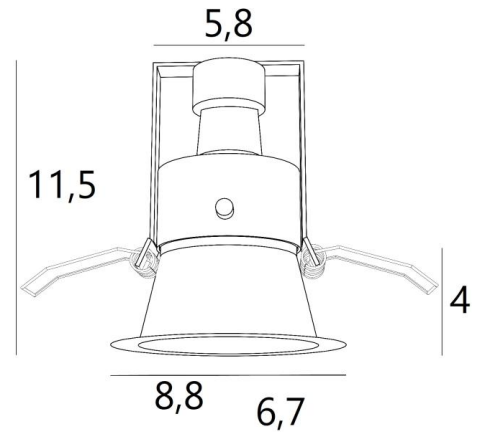

JUN

JUN in brushed bronze. Metal finish code: 29

**JUN** is a deep recessed spotlight

Its bulb favours discretion by hiding inside the ceiling, reducing its glare effect as much as possible.

Nevertheless, **JUN** remains perfect in terms of efficiency

#### OVERALL SIZES

Ø8,8cm H11,5cm

#### TECHNICAL DATA

Surface-mounted round spotlight: Ø8.8cm overall

Spotlight aperture diameter: Ø6.7cm

Visible depth of spotlight: 4cm

Total height of luminaire: 11.5cm with two fixing clips

One GU10 fitting

#### PLACEMENT

Cutout size: Ø7cm

Recessed depth: 12cm

Minimum thickness of mounting surface: 1mm

Straighten the clips and insert them into the ceiling cutout

Mandatory use of a LED bulb (safety)