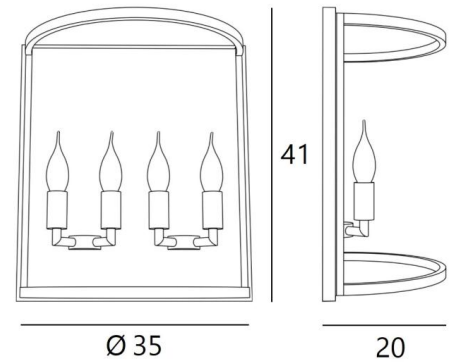

CHEVERNY o35

CHEVERNY o35 in light bronze. Metal finish code: 28

CHEVERNY is a classic wall light designed for a Haussmann-style building. Elegant, **CHEVERNY** fits perfectly into a trendy yet classic approach to lighting. Its new design adds an undeniable touch of modernity. It is ideal for use in an entrance hall, stairwell or apartment. It is made entirely of solid brass by craftsmen who combine traditional and modern techniques to perfection. This high-quality product is enhanced by a wide range of finishes, all of which are remarkable. **CHEVERNY** can be made to measure in any size (please contact us). In this category, it is available in two different sizes. Five lanterns are related to these wall lights, see **CHAMBORD**

OVERALL SIZES

H41cm L36,4cm I→20cm

BASE

36,4 x 41 x 1,7cm

TECHNICAL DATA

Four E14 fittings

Dimmable wall light

A fixing plate for the wall box ([plan in PDF](#))