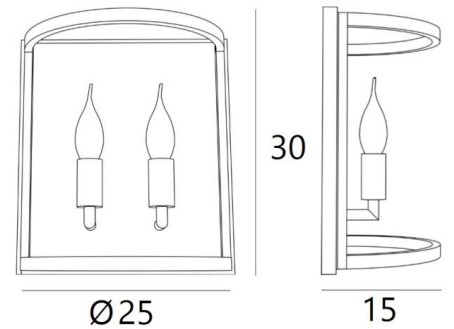

CHEVERNY o25

CHEVERNY o25 in brushed brass. Metal finish code: 25

CHEVERNY is a classic wall light designed for a Haussmann-style building. Elegant, **CHEVERNY** fits perfectly into a trendy yet classic approach to lighting. Its new design adds an undeniable touch of modernity. It is ideal for use in an entrance hall, stairwell or apartment. It is made entirely of solid brass by craftsmen who combine traditional and modern techniques to perfection. This high-quality product is enhanced by a wide range of finishes, all of which are remarkable. **CHEVERNY** can be made to measure in any size (please contact us). In this category, it is available in two different sizes. Five lanterns are related to these wall lights, see **CHAMBORD**.

OVERALL SIZES

H30cm L26,6cm I→15cm

BASE

26,6 x 30 x 1,7cm

TECHNICAL DATA

Two E14 fittings

Dimmable wall light

A fixing plate for the wall box ([plan in PDF](#))