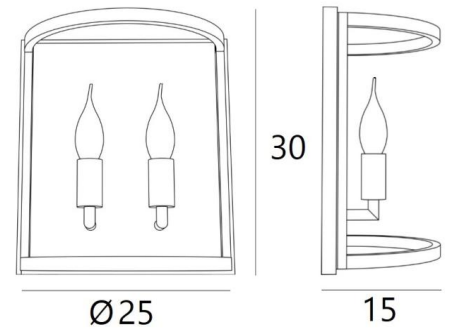

CHEVERNY o25

CHEVERNY o25 in brushed brass. Metal finish code: 25

CHEVERNY is a classic wall light designed for a Haussmann-style building. Elegant, **CHEVERNY** fits perfectly into a trendy yet classic approach to lighting. Its new design adds an undeniable touch of modernity. It is ideal for use in an entrance hall, stairwell or apartment. It is made entirely of solid brass by craftsmen who combine traditional and modern techniques to perfection. This high-quality product is enhanced by a wide range of finishes, all of which are remarkable. **CHEVERNY** can be made to measure in any size (please contact us). In this category, it is available in two different sizes. Five lanterns are related to these wall lights, see **CHAMBORD**.

OVERALL SIZES

H30cm L26,6cm I→15cm

BASE

26,6 x 30 x 1,7cm

TECHNICAL DATA

Two E14 fittings

Dimmable wall light

A fixing plate for the wall box ([plan in PDF](#))