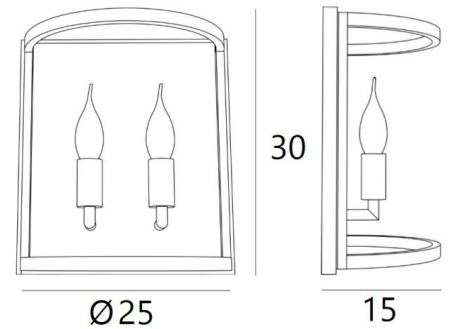

## CHEVERNY o25

CHEVERNY o25 in brushed brass. Metal finish code: 25

**CHEVERNY** is a classic wall light designed for a Haussmann-style building. Elegant, **CHEVERNY** fits perfectly into a trendy yet classic approach to lighting. Its new design adds an undeniable touch of modernity. It is ideal for use in an entrance hall, stairwell or apartment. It is made entirely of solid brass by craftsmen who combine traditional and modern techniques to perfection. This high-quality product is enhanced by a wide range of finishes, all of which are remarkable. **CHEVERNY** can be made to measure in any size (please contact us). In this category, it is available in two different sizes. Five lanterns are related to these wall lights, see **CHAMBORD**.

### OVERALL SIZES

H30cm L26,6cm I→15cm

### BASE

26,6 x 30 x 1,7cm