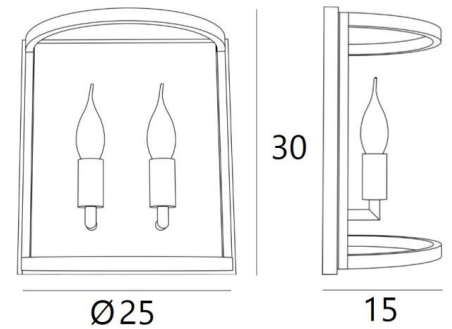

CHEVERNY o25

CHEVERNY o25 in brushed brass. Metal finish code: 25

CHEVERNY is a classic wall light designed for a Haussmann-style building. Elegant, **CHEVERNY** fits perfectly into a trendy yet classic approach to lighting. Its new design adds an undeniable touch of modernity. It is ideal for use in an entrance hall, stairwell or apartment. It is made entirely of solid brass by craftsmen who combine traditional and modern techniques to perfection. This high-quality product is enhanced by a wide range of finishes, all of which are remarkable. **CHEVERNY** can be made to measure in any size (please contact us). In this category, it is available in two different sizes. Five lanterns are related to these wall lights, see **CHAMBORD**.

OVERALL SIZES

H30cm L26,6cm I→15cm

BASE

26,6 x 30 x 1,7cm

TECHNICAL DATA

Two E14 fittings

Dimmable wall light

A fixing plate for the wall box ([plan in PDF](#))