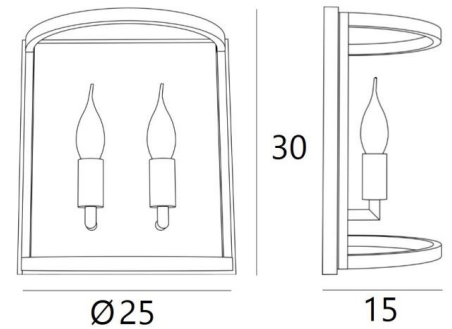

## CHEVERNY o25

CHEVERNY o25 in brushed brass. Metal finish code: 25

**CHEVERNY** is a classic wall light designed for a Haussmann-style building. Elegant, **CHEVERNY** fits perfectly into a trendy yet classic approach to lighting. Its new design adds an undeniable touch of modernity. It is ideal for use in an entrance hall, stairwell or apartment. It is made entirely of solid brass by craftsmen who combine traditional and modern techniques to perfection. This high-quality product is enhanced by a wide range of finishes, all of which are remarkable. **CHEVERNY** can be made to measure in any size (please contact us). In this category, it is available in two different sizes. Five lanterns are related to these wall lights, see **CHAMBORD**.

### OVERALL SIZES

H30cm L26,6cm I→15cm

### BASE

26,6 x 30 x 1,7cm