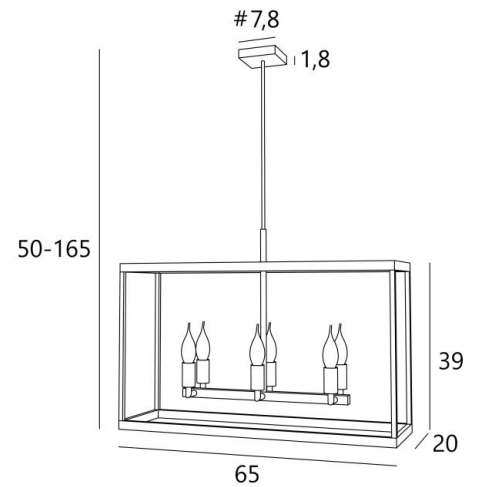

CHAMBORD rect65 in light bronze. Metal finish code: 28

CHAMBORD rect65

CHAMBORD is a lantern designed to be placed in Haussmannian-style building

CHAMBORD is a fabulous lantern that fits in perfectly with classic, trendy lighting. Its new design brings an undeniable touch of modernity. It should be placed in an entrance hall or stairwell

It is made entirely of solid brass by craftsmen who perfectly combine traditional and modern techniques.

This high-quality product is enhanced by a wide range of finishes, all of which are remarkable

CHAMBORD comes in three different shapes and sizes. Two wall lights are related to our lanterns, see

CHEVERNY

OVERALL SIZES

H50→165cm L65 x 20cm

BASE

#7,8 x 1,8cm

TECHNICAL DATA

Six E14 fittings

LED bulb Clear Flame : dim code 6809 000 (option)