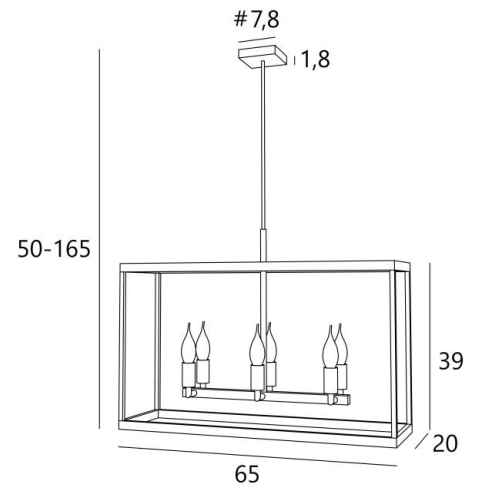

CHAMBORD rect65 in light bronze. Metal finish code: 28

CHAMBORD rect65

CHAMBORD is a lantern designed to be placed in Haussmannian-style building
CHAMBORD is a fabulous lantern that fits in perfectly with classic, trendy lighting. Its new design brings an undeniable touch of modernity. It should be placed in an entrance hall or stairwell
It is made entirely of solid brass by craftsmen who perfectly combine traditional and modern techniques. This high-quality product is enhanced by a wide range of finishes, all of which are remarkable
CHAMBORD comes in three different shapes and sizes. Two wall lights are related to our lanterns, see **CHEVERNY**

OVERALL SIZES

H50→165cm L65 x 20cm

BASE

#7,8 x 1,8cm

TECHNICAL DATA

Six E14 fittings

LED bulb Clear Flame : dim code 6809 000 (option)

Dimmable suspension

Suspension adjustable in height

On request : a longer suspension tube

A fixing plate for the ceiling base (plan in PDF)

AVAILABLE METAL FINISHES AND CODES

25 - Brushed brass - 4665 025

28 - Light bronze - 4665 028