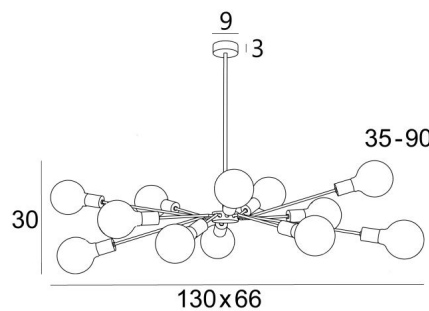

POLPO 2

POLPO 2 in light bronze with gold bulbs Ø125mm. Metal finish code: 28

POLPO 2 is a complete brass suspension and, with its bundle of decorative light bulbs, perfectly matches what is currently on the market

OVERALL SIZES

H35→90cm L130 x 66cm

BASE

Ø9 x 3cm

TECHNICAL DATA

Twelve E27 fittings mounted on fixed arms

LED bulb Gold Ø125mm: dim code 6834 000 (option)

LED bulb Frosted Ø95mm: dim code 6827 000 (option)

LED bulb Soft Ø95mm: dim code 6860 000 (option)

LED bulb Soft Ø125mm: dim code 6861 000 (option)

Dimmable suspension

Suspension adjustable in height

On request: a longer suspension tube

A fixing plate for the ceiling base ([plan in PDF](#))