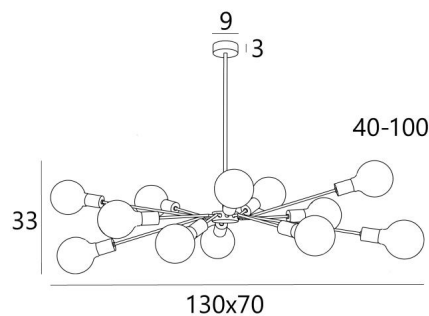

POLPO

POLPO in light bronze with gold bulbs. Metal finish code: 28

POLPO is a complete brass suspension and, with its bundle of decorative light bulbs, perfectly matches what is currently on the market

Traditionally handcrafted by expert coppersmiths, this quality fixture comes in remarkable finishes

Can be placed in a hallway or in the living room above a table

This suspension must be installed with a dimmer, which makes it possible to adjust the intensity of the light to any time of the day

OVERALL SIZES

H40→100cm L130 x 70cm

BASE

Ø9 x 3cm

TECHNICAL DATA

Twelve E27 fittings for decorative bulbs

Fixed arms

LED bulb Gold Ø125mm : dim code 6834 000 (option)

LED bulb Silver Ø125mm : dim code 6836 000 (option)