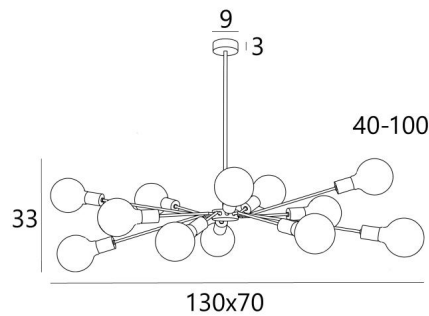

## POLPO

POLPO in light bronze with gold bulbs Ø125mm. Metal finish code: 28

**POLPO** is a complete brass suspension and, with its bundle of decorative light bulbs, perfectly matches what is currently on the market

### OVERALL SIZES

H40→100cm L130 x 70cm

### BASE

Ø9 x 3cm

### TECHNICAL DATA

Twelve E27 fittings for decorative bulbs

Fixed arms

**LED bulb Gold Ø125mm** : dim code 6834 000 (option)

**LED bulb Silver Ø125mm** : dim code 6836 000 (option)

Dimmable suspension

Suspension adjustable in height