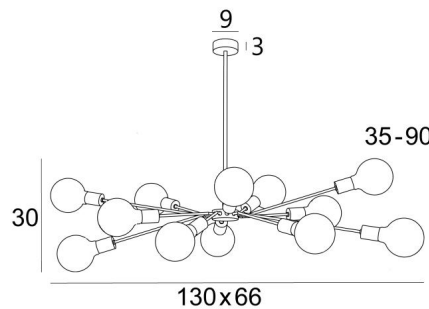

## POLPO 2

POLPO 2 in light bronze with gold bulbs Ø125mm. Metal finish code: 28

**POLPO 2** is a complete brass suspension and, with its bundle of decorative light bulbs, perfectly matches what is currently on the market

### OVERALL SIZES

H35→90cm L130 x 66cm

### BASE

Ø9 x 3cm

### TECHNICAL DATA

Twelve E27 fittings mounted on fixed arms

**LED bulb Gold Ø125mm:** dim code 6834 000 (option)

**LED bulb Frosted Ø95mm:** dim code 6827 000 (option)

**LED bulb Soft Ø95mm:** dim code 6860 000 (option)