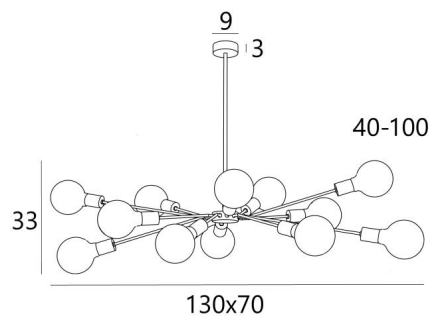

POLPO

POLPO in light bronze with gold bulbs Ø125mm. Metal finish code: 28

POLPO is a complete brass suspension and, with its bundle of decorative light bulbs, perfectly matches what is currently on the market

OVERALL SIZES

H40→100cm L130 x 70cm

BASE

Ø9 x 3cm

TECHNICAL DATA

Twelve E27 fittings for decorative bulbs

Fixed arms

LED bulb Gold Ø125mm : dim code 6834 000 (option)

LED bulb Silver Ø125mm : dim code 6836 000 (option)

Dimmable suspension

Suspension adjustable in height

On request : a longer suspension tube

A fixing plate for the ceiling base ([plan in PDF](#))

AVAILABLE METAL FINISHES AND CODES