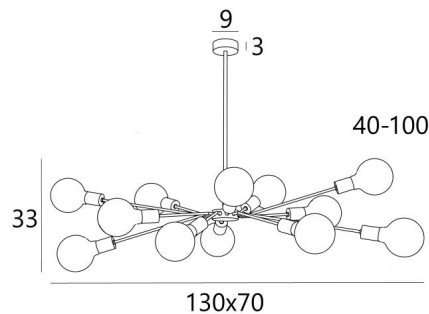

POLPO

POLPO in light bronze with gold bulbs Ø125mm. Metal finish code: 28

POLPO is a complete brass suspension and, with its bundle of decorative light bulbs, perfectly matches what is currently on the market

OVERALL SIZES

H40→100cm L130 x 70cm

BASE

Ø9 x 3cm

TECHNICAL DATA

Twelve E27 fittings for decorative bulbs

Fixed arms

LED bulb Gold Ø125mm : dim code 6834 000 (option)

LED bulb Silver Ø125mm : dim code 6836 000 (option)

Dimmable suspension

Suspension adjustable in height

On request : a longer suspension tube

A fixing plate for the ceiling base ([plan in PDF](#))

AVAILABLE METAL FINISHES AND CODES