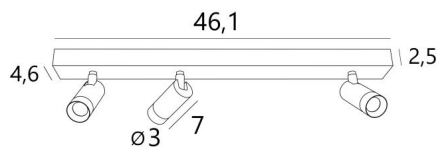

## ALTA 3

ALTA 3 in brushed brass. Metal finish code: 25 (option)

**ALTA 3** is a rectangular ceiling light made up of three spotlights

The LED integrated in each **ALTA** spotlight is highly efficient, diffusing a powerful and warm light. This spotlight is made entirely of solid brass and comes in a range of original finishes, all of which are remarkable. It can be adjusted in all directions and its beam can be wide, medium or narrow

### OVERALL SIZES

L46,1 x 4,6cm H7,3→11,7cm

**BASE:** 46,1 x 4,6 x 2,5cm

### TECHNICAL DATA

Three spotlights mounted on ball joints adjustable in all directions

Spotlight dimensions: Ø3cm L7cm

Integrated LED: 6,85W 19V 350mA 805lm 2700°K CRI90 SDCM 3 35° beam

Supplied with three drivers: 7W 240V 350mA not dimmable