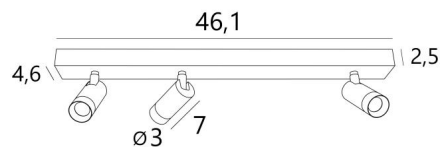

## ALTA 3

ALTA 3 in brushed brass. Metal finish code: 25 (option)

**ALTA 3** is a rectangular ceiling light made up of three spotlights

The LED integrated in each **ALTA** spotlight is highly efficient, diffusing a powerful and warm light

### OVERALL SIZES

L46,1 x 4,6cm H7,3→11,7cm

### BASE

46,1 x 4,6 x 2,5cm

### TECHNICAL DATA

Three spotlights mounted on ball joints adjustable in all directions

Spotlight dimensions: Ø3cm L7cm

Integrated LED: 6,85W 19V 350mA 805lm 2700°K CRI90 SDCM 3 35° beam

Supplied with three drivers: 7W 240V 350mA not dimmable