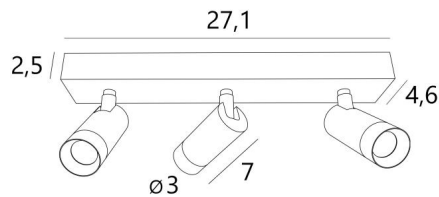

## ALTA 3

ALTA 3 in light bronze. Metal finish code: 28

**ALTA 3** is a rectangular ceiling light made up of three spotlights

The LED integrated in each **ALTA** spotlight is highly efficient, diffusing a powerful and warm light. This spotlight is made entirely of solid brass and comes in a range of original finishes, all of which are remarkable. It can be adjusted in all directions and its beam can be wide, medium or narrow

### OVERALL SIZES

L27,1 x 4,6cm H7,3→11,7cm

**BASE** : 27,1 x 4,6 x 2,5cm

### TECHNICAL DATA

Three spotlights mounted on 360° adjustable joints

Integrated LED: 6,85W 19V 350mA 805lm 2700°K CRI90 SDCM 3 35° standard beam

Spotlight dimensions: Ø3cm L7cm

Supplied with three drivers: 7W 240V 350mA not dimmable