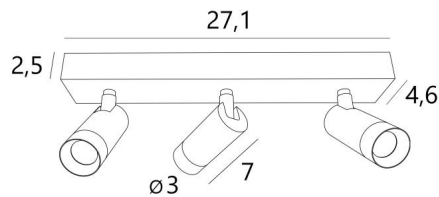

ALTA 3

ALTA 3 in light bronze. Metal finish code: 28

ALTA 3 is a rectangular ceiling light made up of three spotlights

The LED integrated in each **ALTA** spotlight is highly efficient, diffusing a powerful and warm light. This spotlight is made entirely of solid brass and comes in a range of original finishes, all of which are remarkable. It can be adjusted in all directions and its beam can be wide, medium or narrow

A superb ceiling light with a resolutely contemporary design, **ALTA 3** decorates a ceiling with discretion, elegance and refinement

OVERALL SIZES

L27,1 x 4,6cm H7,3→11,7cm

BASE : 27,1 x 4,6 x 2,5cm

TECHNICAL DATA

Three spotlights mounted on 360° adjustable joints

Integrated LED: 6,85W 19V 350mA 805lm 2700°K CRI90 SDCM 3 35° standard beam

Spotlight dimensions: Ø3cm L7cm

Supplied with three drivers: 7W 240V 350mA not dimmable