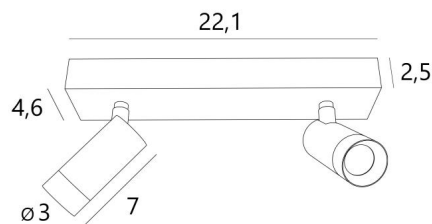

## ALTA 2

ALTA 2 in brushed brass. Metal finish code: 25

**ALTA 2** is a rectangular ceiling light made up of two spotlights

The LED integrated in each **ALTA** spotlight is highly efficient, diffusing a powerful and warm light. This spotlight is made entirely of solid brass and comes in a range of original finishes, all of which are remarkable. It can be adjusted in all directions and its beam can be wide, medium or narrow  
A superb ceiling light with a resolutely contemporary design, **ALTA 2** decorates a ceiling with discretion, elegance and refinement

### OVERALL SIZES

L22,1 x 4,6cm H7,3→11,7cm

**BASE** : 22,1 x 4,6 x 2,5cm

### TECHNICAL DATA

Two spotlights mounted on 360° adjustable joints

Integrated LED: 6,85W 19V 350mA 805lm 2700°K CRI90 SDCM 3 35° standard beam

Spotlight dimensions: Ø3cm L7cm

Supplied with two drivers: 7W 240V 350mA not dimmable