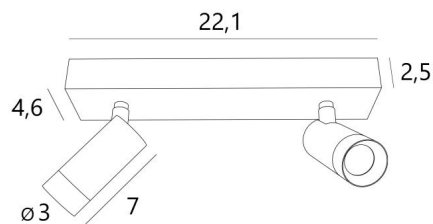

## ALTA 2

ALTA 2 in brushed brass. Metal finish code: 25 (Option)

**ALTA 2** is a rectangular ceiling light made up of two spotlights

The LED integrated in each **ALTA** spotlight is highly efficient, diffusing a powerful and warm light. This spotlight is made entirely of solid brass and comes in a range of original finishes, all of which are remarkable. It can be adjusted in all directions and its beam can be wide, medium or narrow

### OVERALL SIZES

L22,1 x 4,6cm H7,3→11,7cm

**BASE:** 22,1 x 4,6 x 2,5cm

### TECHNICAL DATA

Two spotlights on ball joints adjustable in all directions. Dimensions: Ø3cm L7cm

Integrated LED: 6,85W 805lm 2700°K CRI90 SDCM 3 35° standard beam

Supplied with two drivers: 7W 240V 350mA not dimmable