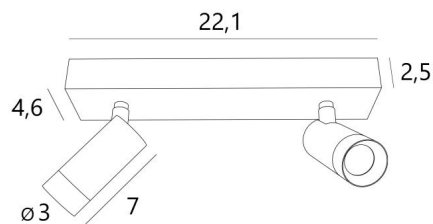

ALTA 2

ALTA 2 in brushed bronze. Metal finish code: 29

ALTA 2 is a rectangular ceiling light made up of two spotlights

The LED integrated in each **ALTA** spotlight is highly efficient, diffusing a powerful and warm light. This spotlight is made entirely of solid brass and comes in a range of original finishes, all of which are remarkable. It can be adjusted in all directions and its beam can be wide, medium or narrow

A superb ceiling light with a resolutely contemporary design, **ALTA 2** decorates a ceiling with discretion, elegance and refinement

OVERALL SIZES

L22,1 x 4,6cm H7,3→11,7cm

BASE

22,1 x 4,6 x 2,5cm

TECHNICAL DATA

Two spotlights on ball joints adjustable in all directions. Dimensions: Ø3cm L7cm

Integrated LED: 6,85W 805lm 2700°K CRI90 SDCM 3 35° standard beam

Supplied with two drivers: 7W 240V 350mA not dimmable

A fixing plate for the ceiling base ([plan in PDF](#))