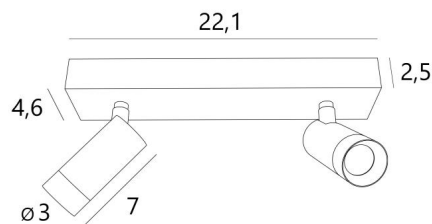

ALTA 2

ALTA 2 in brushed brass. Metal finish code: 25

ALTA 2 is a rectangular ceiling light made up of two spotlights

The LED integrated in each **ALTA** spotlight is highly efficient, diffusing a powerful and warm light. This spotlight is made entirely of solid brass and comes in a range of original finishes, all of which are remarkable. It can be adjusted in all directions and its beam can be wide, medium or narrow
A superb ceiling light with a resolutely contemporary design, **ALTA 2** decorates a ceiling with discretion, elegance and refinement

OVERALL SIZES

L22,1 x 4,6cm H7,3→11,7cm

BASE : 22,1 x 4,6 x 2,5cm

TECHNICAL DATA

Two spotlights mounted on 360° adjustable joints

Integrated LED: 6,85W 19V 350mA 805lm 2700°K CRI90 SDCM 3 35° standard beam

Spotlight dimensions: Ø3cm L7cm

Supplied with two drivers: 7W 240V 350mA not dimmable

A fixing plate for the ceiling base ([plan in PDF](#))

OPTIONS (please contact us)

Other beam angles: 25° or 60°

Driver suitable for dimming