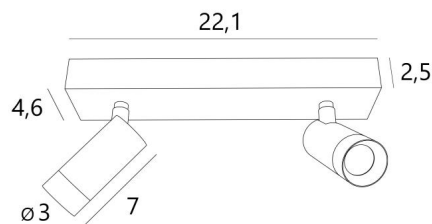

ALTA 2

ALTA 2 in brushed brass. Metal finish code: 25

ALTA 2 is a rectangular ceiling light made up of two spotlights

The LED integrated in each **ALTA** spotlight is highly efficient, diffusing a powerful and warm light. This spotlight is made entirely of solid brass and comes in a range of original finishes, all of which are remarkable. It can be adjusted in all directions and its beam can be wide, medium or narrow

A superb ceiling light with a resolutely contemporary design, **ALTA 2** decorates a ceiling with discretion, elegance and refinement

OVERALL SIZES

L22,1 x 4,6cm H7,3→11,7cm

BASE : 22,1 x 4,6 x 2,5cm

TECHNICAL DATA

Two spotlights mounted on 360° adjustable joints

Integrated LED: 6,85W 19V 350mA 805lm 2700°K CRI90 SDCM 3 35° standard beam

Spotlight dimensions: Ø3cm L7cm

Supplied with two drivers: 7W 240V 350mA not dimmable