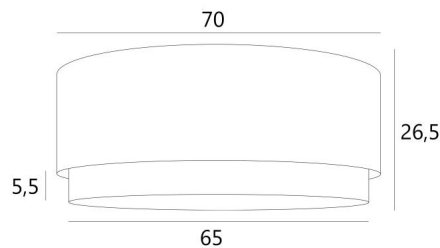

Lampshade Kouban 70 in Turda Châtain (fabric from category 3) with a ring in Turda Blond

The **KOUBAN 70 lampshade** is a round cylindrical lampshade of 70cm diameter which brings elegance, colors and a nice presence in your decoration. The choice and the association of two materials is a "plus" that enriches your suspension

For a **KOUBAN 70 lampshade** you have the choice between two types of attachments (E27 or NOURRICE) depending on the choice of the suspension that is installed

This lampshade was designed to be placed in suspension but it can also be installed against the ceiling, under the conditions of using our ceiling lamp **KENTIKA CEILING** and choosing the lampshade with the attachment for NOURRICE. He is equipped with an integral diffuser that closes it completely at the bottom and we offer four different sizes

OVERALL SIZES

Ø70 - 65cm H26,5cm Ring : 5,5cm

TECHNICAL DATA

KOUBAN is a lampshade with a suspended 'ring' in the centre (in a different colour).

Under the category **SUSPENSIONS**, we offer you :

- with **one E27 fitting**, a choice of 10 suspensions
- with **one NOURRICE** (4 fittings E27), a choice between 8 suspensions.

The lampshade and the diffuser can easily be placed after the suspension has been mounted

LAMP SHADE : SIZES & CODE

Ø70 - 65 H26,5cm (1x E27) (code 4607)

Ø70 - 65 H26,5cm (Nourrice : 4x E27) (code 4617)

+ integral diffuser