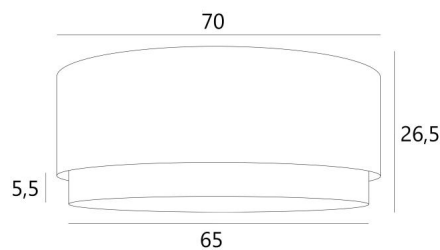

Lampshade Kouban 70 in Turda Châtain (fabric from category 3) with a ring in Turda Blond

The **KOUBAN 70 lampshade** is a round cylindrical lampshade of 70cm diameter which brings elegance, colors and a nice presence in your decoration. The choice and the association of two materials is a "plus" that enriches your suspension

For a **KOUBAN 70 lampshade** you have the choice between two types of attachments (E27 or NOURRICE) depending on the choice of the suspension that is installed

This lampshade was designed to be placed in suspension but it can also be installed against the ceiling, under the conditions of using our ceiling lamp **KENTIKA CEILING** and choosing the lampshade with the attachment for NOURRICE. He is equipped with an integral diffuser that closes it completely at the bottom and we offer four different sizes

#### OVERALL SIZES

Ø70 - 65cm H26,5cm Ring : 5,5cm

#### LAMP SHADE : SIZES & CODE

Ø70 - 65 H26,5cm (1x E27) (code 4607)

Ø70 - 65 H26,5cm (Nourrice : 4x E27) (code 4617)

+ integral diffuser

Code: 4607 + fabric code

Code: 4617 + fabric code

We propose more than 180 fabrics/materials/colors for lampshades