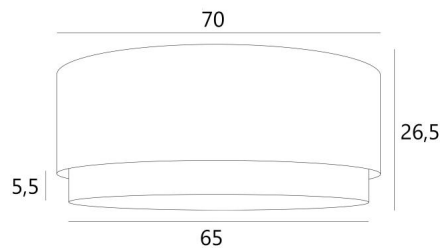

Lampshade Kouban 70 in Turda Châtain (fabric from category 3) with a ring in Turda Blond

The **KOUBAN 70 lampshade** is a round cylindrical lampshade of 70cm diameter which brings elegance, colors and a nice presence in your decoration. The choice and the association of two materials is a "plus" that enriches your suspension

For a **KOUBAN 70 lampshade** you have the choice between two types of attachments (E27 or NOURRICE) depending on the choice of the suspension that is installed

This lampshade was designed to be placed in suspension but it can also be installed against the ceiling, under the conditions of using our ceiling lamp **KENTIKA CEILING** and choosing the lampshade with the attachment for NOURRICE. He is equipped with an integral diffuser that closes it completely at the bottom and we offer four different sizes

#### OVERALL SIZES

Ø70 - 65cm H26,5cm Ring : 5,5cm

#### LAMPSHADE : SIZES & CODE

Ø70 - 65 H26,5cm (1x E27) (code 4607)

Ø70 - 65 H26,5cm (Nourrice : 4x E27) (code 4617)

+ integral diffuser

Code: 4607 + fabric code

Code: 4617 + fabric code

We propose more than 180 fabrics/materials/colors for lampshades