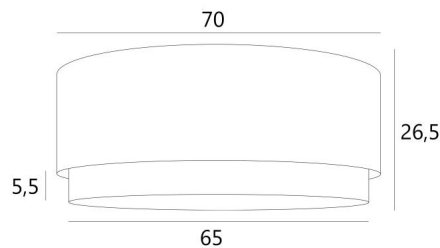

Lampshade Kouban 70 in Wilg Wengé (fabric from category 4) with a ring in Turda Abricot

The **KOUBAN 70 lampshade** is a round cylindrical lampshade of 70cm diameter which brings elegance, colors and a nice presence in your decoration. The choice and the association of two materials is a "plus" that enriches your suspension

For a **KOUBAN 70 lampshade** you have the choice between two types of attachments (E27 or NOURRICE) depending on the choice of the suspension that is installed

This lampshade was designed to be placed in suspension but it can also be installed against the ceiling, under the conditions of using our ceiling lamp **KENTIKA CEILING** and choosing the lampshade with the attachment for NOURRICE. He is equipped with an integral diffuser that closes it completely at the bottom and we offer four different sizes

OVERALL SIZES

Ø70 - 65cm H26,5cm Ring : 5,5cm

TECHNICAL DATA

KOUBAN is a lampshade with a suspended 'ring' in the centre (in a different colour).

Under the category **SUSPENSIONS**, we offer you :

- with **one E27 fitting**, a choice of 10 suspensions
- with **one NOURRICE** (4 fittings E27), a choice between 8 suspensions.

The lampshade and the diffuser can easily be placed after the suspension has been mounted

LAMPSHADE : SIZES & CODE

Ø70 - 65 H26,5cm (1x E27) (code 4607)

Ø70 - 65 H26,5cm (Nourrice : 4x E27) (code 4617)

+ integral diffuser