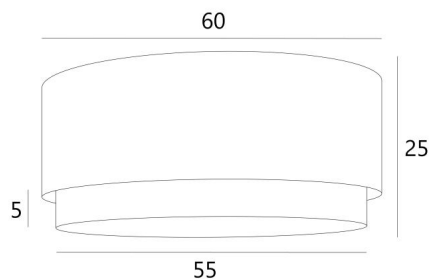

Lampshade KOUBAN 60 in Jacinthe Naturelle (material from category 5) with a ring in Jacinthe Miel Noir

The **KOUBAN 60 lampshade** is a round cylindrical lampshade of 60cm diameter which brings elegance, colors and a nice presence in your decoration. The choice and the association of two materials is a "plus" that enriches your suspension

For a **KOUBAN 60 lampshade** you have the choice between two types of attachments (E27 or NOURRICE) depending on the choice of the suspension that is installed

This lampshade was designed to be placed in suspension but it can also be installed against the ceiling, under the conditions of using our ceiling lamp **KENTIKA CEILING** and choosing the lampshade with the attachment for NOURRICE. He is equipped with an integral diffuser that closes it completely at the bottom and we offer four different sizes

OVERALL SIZES

Ø60 - 55cm H25cm Ring : 5cm

TECHNICAL DATA

KOUBAN is a lampshade with a suspended 'ring' in the centre (in a different colour).

Under the category **SUSPENSIONS**, we offer you :

- with **one E27 fitting**, a choice of 10 suspensions
- with **one NOURRICE** (4 fittings E27), a choice between 8 suspensions.

The lampshade and the diffuser can easily be placed after the suspension has been mounted

LAMPSHADE : SIZES & CODE

Ø60 - 55 H25cm (1x E27) (code 4606)

Ø60 - 55 H25cm (*Nourrice* : 4x E27) (code 4616)

+ *integral diffuser*