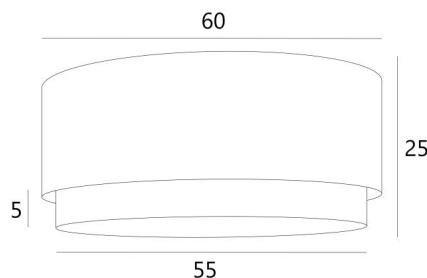

Lampshade KOUBAN 60 in Turda Blond (fabric from category 3) with a ring in Turda Quartz

The **KOUBAN 60 lampshade** is a round cylindrical lampshade of 60cm diameter which brings elegance, colors and a nice presence in your decoration. The choice and the association of two materials is a "plus" that enriches your suspension

For a **KOUBAN 60 lampshade** you have the choice between two types of attachments (E27 or NOURRICE) depending on the choice of the suspension that is installed

This lampshade was designed to be placed in suspension but it can also be installed against the ceiling, under the conditions of using our ceiling lamp **KENTIKA CEILING** and choosing the lampshade with the attachment for NOURRICE. He is equipped with an integral diffuser that closes it completely at the bottom and we offer four different sizes

OVERALL SIZES

Ø60 - 55cm H25cm Ring : 5cm

TECHNICAL DATA

KOUBAN is a lampshade with a suspended 'ring' in the centre (in a different colour).

Under the category **SUSPENSIONS**, we offer you :

- with **one E27 fitting**, a choice of 10 suspensions
- with **one NOURRICE** (4 fittings E27), a choice between 8 suspensions.

The lampshade and the diffuser can easily be placed after the suspension has been mounted

LAMPSHADE : SIZES & CODE

Ø60 - 55 H25cm (1x E27) (code 4606)

Ø60 - 55 H25cm (*Nourrice* : 4x E27) (code 4616)

+ *integral diffuser*