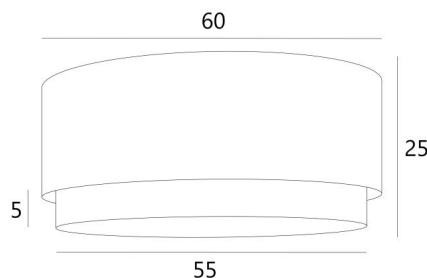

Lampshade KOUBAN 60 in Turda Blond (fabric from category 3) with a ring in Turda Quartz

The **KOUBAN 60 lampshade** is a round cylindrical lampshade of 60cm diameter which brings elegance, colors and a nice presence in your decoration. The choice and the association of two materials is a "plus" that enriches your suspension

For a **KOUBAN 60 lampshade** you have the choice between two types of attachments (E27 or NOURRICE) depending on the choice of the suspension that is installed

This lampshade was designed to be placed in suspension but it can also be installed against the ceiling, under the conditions of using our ceiling lamp **KENTIKA CEILING** and choosing the lampshade with the attachment for NOURRICE. He is equipped with an integral diffuser that closes it completely at the bottom and we offer four different sizes

OVERALL SIZES

Ø60 - 55cm H25cm Ring : 5cm

TECHNICAL DATA

KOUBAN is a lampshade with a suspended 'ring' in the centre (in a different colour).

Under the category **SUSPENSIONS**, we offer you :

- with **one E27 fitting**, a choice of 10 suspensions
- with **one NOURRICE** (4 fittings E27), a choice between 8 suspensions.

The lampshade and the diffuser can easily be placed after the suspension has been mounted

LAMPSHADE : SIZES & CODE

Ø60 - 55 H25cm (1x E27) (code 4606)

Ø60 - 55 H25cm (Nourrice : 4x E27) (code 4616)

+ integral diffuser