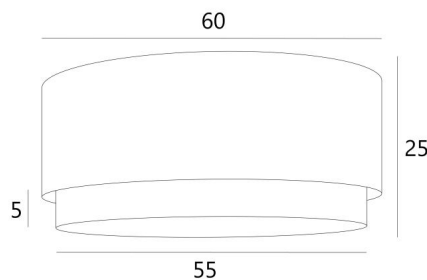

Lampshade KOUBAN 60 in Turda Blond (fabric from category 3) with a ring in Turda Quartz

The **KOUBAN 60 lampshade** is a round cylindrical lampshade of 60cm diameter which brings elegance, colors and a nice presence in your decoration. The choice and the association of two materials is a "plus" that enriches your suspension

For a **KOUBAN 60 lampshade** you have the choice between two types of attachments (E27 or NOURRICE) depending on the choice of the suspension that is installed

This lampshade was designed to be placed in suspension but it can also be installed against the ceiling, under the conditions of using our ceiling lamp **KENTIKA CEILING** and choosing the lampshade with the attachment for NOURRICE. He is equipped with an integral diffuser that closes it completely at the bottom and we offer four different sizes

#### OVERALL SIZES

Ø60 - 55cm H25cm Ring : 5cm

#### LAMPSHADE : SIZES & CODE

Ø60 - 55 H25cm (1x E27) (code 4606)

Ø60 - 55 H25cm (*Nourrice* : 4x E27) (code 4616)

+ *integral diffuser*

Code: 4606 + fabric code

Code: 4616 + fabric code

We propose more than 180 fabrics/materials/colors for lampshades