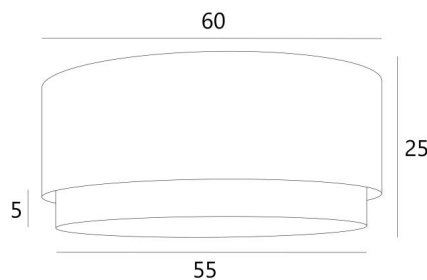

Lampshade KOUBAN 60 in Turda Blond (fabric from category 3) with a ring in Turda Quartz

The **KOUBAN 60 lampshade** is a round cylindrical lampshade of 60cm diameter which brings elegance, colors and a nice presence in your decoration. The choice and the association of two materials is a "plus" that enriches your suspension

For a **KOUBAN 60 lampshade** you have the choice between two types of attachments (E27 or NOURRICE) depending on the choice of the suspension that is installed

This lampshade was designed to be placed in suspension but it can also be installed against the ceiling, under the conditions of using our ceiling lamp **KENTIKA CEILING** and choosing the lampshade with the attachment for NOURRICE. He is equipped with an integral diffuser that closes it completely at the bottom and we offer four different sizes

#### OVERALL SIZES

Ø60 - 55cm H25cm Ring : 5cm

#### LAMPSHADE : SIZES & CODE

Ø60 - 55 H25cm (1x E27) (code 4606)

Ø60 - 55 H25cm (*Nourrice* : 4x E27) (code 4616)

+ *integral diffuser*

Code: 4606 + fabric code

Code: 4616 + fabric code

We propose more than 150 materials/colors for lampshades.