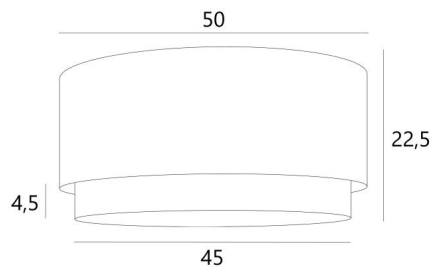

LAMPSHADE KOUBAN 50

Lampshade KOUBAN 50 in Lin Moscou (fabric from category 2) with a ring in Stone Diorite

The **KOUBAN 50 lampshade** is a round cylindrical lampshade of 50cm diameter which brings elegance, colors and a nice presence in your decoration. The choice and the association of two materials is a "plus" that enriches your suspension

For a **KOUBAN 50 lampshade** you have the choice between two types of attachments (E27 or NOURRICE) depending on the choice of the suspension that is installed

This lampshade was designed to be placed in suspension but it can also be installed against the ceiling, under the conditions of using our ceiling lamp **KENTIKA CEILING** and choosing the lampshade with the attachment for NOURRICE. He is equipped with an integral diffuser that closes it completely at the bottom and we offer four different sizes

OVERALL SIZES

Ø50 - 45cm H22,5cm Ring : 4,5cm

TECHNICAL DATA

KOUBAN is a lampshade with a suspended 'ring' in the centre (in a different colour).

Under the category **SUSPENSIONS**, we offer you :

- with **one E27 fitting**, a choice of 10 suspensions
- with **one NOURRICE** (4 fittings E27), a choice between 8 suspensions.

The lampshade and the diffuser can easily be placed after the suspension has been mounted

LAMPSHADE : SIZES & CODE

Ø50 - 45 H22,5cm (1x E27) (code 4605)

Ø50 - 45 H22,5cm (Nourrice : 4x E27) (code 4615)

+ *integral diffuser*