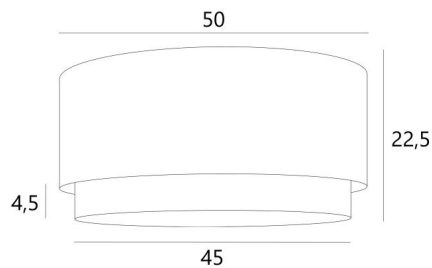

## LAMPSHADE KOUBAN 50

Lampshade KOUBAN 50 in Lin Moscou (fabric from category 2) with a ring in Stone Diorite

The **KOUBAN 50 lampshade** is a round cylindrical lampshade of 50cm diameter which brings elegance, colors and a nice presence in your decoration. The choice and the association of two materials is a "plus" that enriches your suspension

For a **KOUBAN 50 lampshade** you have the choice between two types of attachments (E27 or NOURRICE) depending on the choice of the suspension that is installed

This lampshade was designed to be placed in suspension but it can also be installed against the ceiling, under the conditions of using our ceiling lamp **KENTIKA CEILING** and choosing the lampshade with the attachment for NOURRICE. He is equipped with an integral diffuser that closes it completely at the bottom and we offer four different sizes

### OVERALL SIZES

Ø50 - 45cm H22,5cm Ring : 4,5cm

### LAMPSHADE : SIZES & CODE

Ø50 - 45 H22,5cm (1x E27) (code 4605)

Ø50 - 45 H22,5cm (Nourrice : 4x E27) (code 4615)

+ *integral diffuser*

Code: 4605 + fabric code

Code: 4615 + fabric code

We propose more than 180 fabrics/materials/colors for lampshades