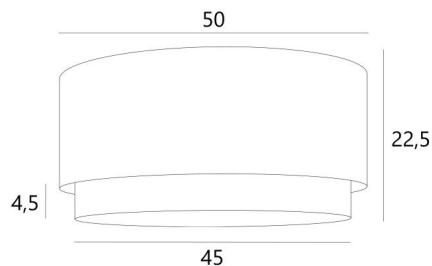

Lampshade KOUBAN 50 in Lin Moscou (fabric from category 2) with a ring in Stone Diorite

The **KOUBAN 50 lampshade** is a round cylindrical lampshade of 50cm diameter which brings elegance, colors and a nice presence in your decoration. The choice and the association of two materials is a "plus" that enriches your suspension

For a **KOUBAN 50 lampshade** you have the choice between two types of attachments (E27 or NOURRICE) depending on the choice of the suspension that is installed

This lampshade was designed to be placed in suspension but it can also be installed against the ceiling, under the conditions of using our ceiling lamp **KENTIKA CEILING** and choosing the lampshade with the attachment for NOURRICE. He is equipped with an integral diffuser that closes it completely at the bottom and we offer four different sizes

OVERALL SIZES

Ø50 - 45cm H22,5cm Ring : 4,5cm

TECHNICAL DATA

KOUBAN is a lampshade with a suspended 'ring' in the centre (in a different colour).

Under the category **SUSPENSIONS**, we offer you :

- with **one E27 fitting**, a choice of 10 suspensions
- with **one NOURRICE** (4 fittings E27), a choice between 8 suspensions.

The lampshade and the diffuser can easily be placed after the suspension has been mounted

LAMP SHADE : SIZES & CODE

Ø50 - 45 H22,5cm (1x E27) (code 4605)

Ø50 - 45 H22,5cm (Nourrice : 4x E27) (code 4615)

+ *integral diffuser*