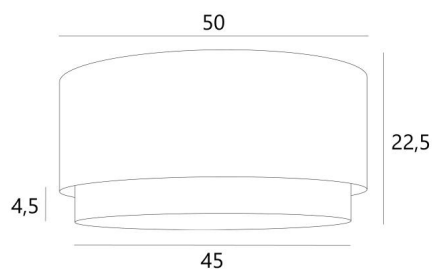

Lampshade KOUBAN 50 in Lin Moscou (fabric from category 2) with a ring in Stone Diorite

The **KOUBAN 50 lampshade** is a round cylindrical lampshade of 50cm diameter which brings elegance, colors and a nice presence in your decoration. The choice and the association of two materials is a "plus" that enriches your suspension

For a **KOUBAN 50 lampshade** you have the choice between two types of attachments (E27 or NOURRICE) depending on the choice of the suspension that is installed

This lampshade was designed to be placed in suspension but it can also be installed against the ceiling, under the conditions of using our ceiling lamp **KENTIKA CEILING** and choosing the lampshade with the attachment for NOURRICE. He is equipped with an integral diffuser that closes it completely at the bottom and we offer four different sizes

OVERALL SIZES

Ø50 - 45cm H22,5cm Ring : 4,5cm

TECHNICAL DATA

KOUBAN is a lampshade with a suspended 'ring' in the centre (in a different colour).

Under the category **SUSPENSIONS**, we offer you :

- with **one E27 fitting**, a choice of 10 suspensions
- with **one NOURRICE** (4 fittings E27), a choice between 8 suspensions.

The lampshade and the diffuser can easily be placed after the suspension has been mounted

LAMP SHADE : SIZES & CODE

Ø50 - 45 H22,5cm (1x E27) (code 4605)

Ø50 - 45 H22,5cm (Nourrice : 4x E27) (code 4615)

+ *integral diffuser*