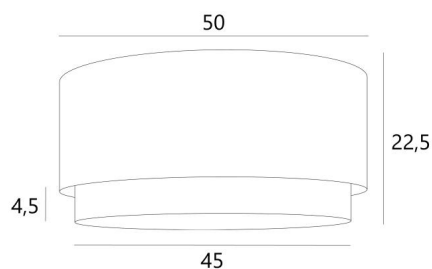

Lampshade KOUBAN 50 in Lin Moscou (fabric from category 2) with a ring in Stone Diorite

The **KOUBAN 50 lampshade** is a round cylindrical lampshade of 50cm diameter which brings elegance, colors and a nice presence in your decoration. The choice and the association of two materials is a "plus" that enriches your suspension

For a **KOUBAN 50 lampshade** you have the choice between two types of attachments (E27 or NOURRICE) depending on the choice of the suspension that is installed

This lampshade was designed to be placed in suspension but it can also be installed against the ceiling, under the conditions of using our ceiling lamp **KENTIKA CEILING** and choosing the lampshade with the attachment for NOURRICE. He is equipped with an integral diffuser that closes it completely at the bottom and we offer four different sizes

#### OVERALL SIZES

Ø50 - 45cm H22,5cm Ring : 4,5cm

#### LAMP SHADE : SIZES & CODE

Ø50 - 45 H22,5cm (1x E27) (code 4605)

Ø50 - 45 H22,5cm (Nourrice : 4x E27) (code 4615)

+ *integral diffuser*

Code: 4605 + fabric code

Code: 4615 + fabric code

We propose more than 150 materials/colors for lampshades.