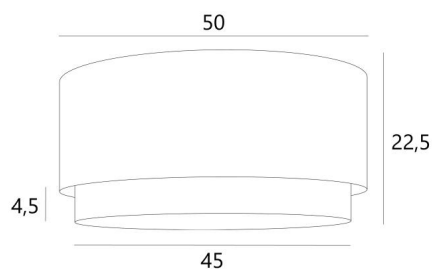

Lampshade KOUBAN 50 in Lin Moscou (fabric from category 2) with a ring in Stone Diorite

The **KOUBAN 50 lampshade** is a round cylindrical lampshade of 50cm diameter which brings elegance, colors and a nice presence in your decoration. The choice and the association of two materials is a "plus" that enriches your suspension

For a **KOUBAN 50 lampshade** you have the choice between two types of attachments (E27 or NOURRICE) depending on the choice of the suspension that is installed

This lampshade was designed to be placed in suspension but it can also be installed against the ceiling, under the conditions of using our ceiling lamp **KENTIKA CEILING** and choosing the lampshade with the attachment for NOURRICE. He is equipped with an integral diffuser that closes it completely at the bottom and we offer four different sizes

OVERALL SIZES

Ø50 - 45cm H22,5cm Ring : 4,5cm

TECHNICAL DATA

KOUBAN is a lampshade with a suspended 'ring' in the centre (in a different colour).

Under the category **SUSPENSIONS**, we offer you :

- with **one E27 fitting**, a choice of 10 suspensions
- with **one NOURRICE** (4 fittings E27), a choice between 8 suspensions.

The lampshade and the diffuser can easily be placed after the suspension has been mounted

LAMP SHADE : SIZES & CODE

Ø50 - 45 H22,5cm (1x E27) (code 4605)

Ø50 - 45 H22,5cm (Nourrice : 4x E27) (code 4615)

+ integral diffuser