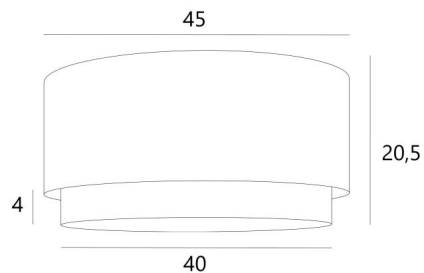

Lampshade KOUBAN 45 in Tilia Amadou (fabric from category 5) with a ring in Stone Calcite

The **KOUBAN 45 lampshade** is a round cylindrical lampshade of 45cm diameter which brings elegance, colors and a nice presence in your decoration. The choice and the association of two materials is a "plus" that enriches your suspension

For a **KOUBAN 45 lampshade** you have the choice between two types of attachments (E27 or NOURRICE) depending on the choice of the suspension that is installed

This lampshade was designed to be placed in suspension but it can also be installed against the ceiling, under the conditions of using our ceiling lamp **KENTIKA CEILING** and choosing the lampshade with the attachment for NOURRICE. He is equipped with an integral diffuser that closes it completely at the bottom and we offer four different sizes

OVERALL SIZES

Ø45 - 40cm H20,5cm Ring : 4cm

TECHNICAL DATA

KOUBAN is a lampshade with a suspended 'ring' in the centre (in a different colour).

Under the category **SUSPENSIONS**, we offer you :

- with **one E27 fitting**, a choice of 10 suspensions
- with **one NOURRICE** (4 fittings E27), a choice between 8 suspensions.

The lampshade and the diffuser can easily be placed after the suspension has been mounted

LAMPSHADE : SIZES & CODE

Ø45 - 40 H20,5cm (1x E27) (code 4604)

Ø45 - 40 H20,5cm (*Nourrice* : 4x E27) (code 4614)