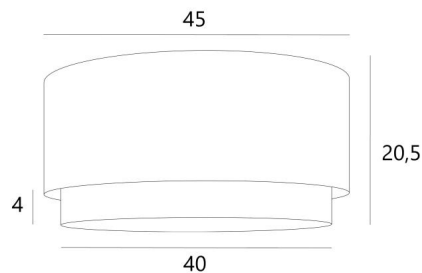

Lampshade KOUBAN 45 in Tilia Amadou (fabric from category 5) with a ring in Turda Abricot

The **KOUBAN 45 lampshade** is a round cylindrical lampshade of 45cm diameter which brings elegance, colors and a nice presence in your decoration. The choice and the association of two materials is a "plus" that enriches your suspension

For a **KOUBAN 45 lampshade** you have the choice between two types of attachments (E27 or NOURRICE) depending on the choice of the suspension that is installed

This lampshade was designed to be placed in suspension but it can also be installed against the ceiling, under the conditions of using our ceiling lamp **KENTIKA CEILING** and choosing the lampshade with the attachment for NOURRICE. He is equipped with an integral diffuser that closes it completely at the bottom and we offer four different sizes

OVERALL SIZES

Ø45 - 40cm H20,5cm Ring : 4cm

TECHNICAL DATA

KOUBAN is a lampshade with a suspended 'ring' in the centre (in a different colour).

Under the category **SUSPENSIONS**, we offer you :

- with **one E27 fitting**, a choice of 10 suspensions
- with **one NOURRICE** (4 fittings E27), a choice between 8 suspensions.

The lampshade and the diffuser can easily be placed after the suspension has been mounted

LAMPSHADE : SIZES & CODE

Ø45 - 40 H20,5cm (1x E27) (code 4604)

Ø45 - 40 H20,5cm (*Nourrice* : 4x E27) (code 4614)