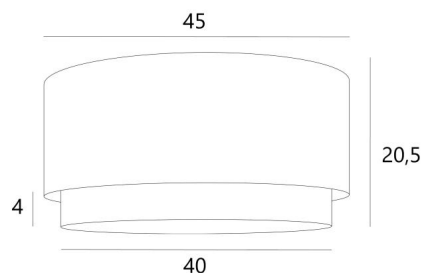

Lampshade KOUBAN 45 in Tilia Amadou (fabric from category 5) with a ring in Turda Abricot

The **KOUBAN 45 lampshade** is a round cylindrical lampshade of 45cm diameter which brings elegance, colors and a nice presence in your decoration. The choice and the association of two materials is a "plus" that enriches your suspension

For a **KOUBAN 45 lampshade** you have the choice between two types of attachments (E27 or NOURRICE) depending on the choice of the suspension that is installed

This lampshade was designed to be placed in suspension but it can also be installed against the ceiling, under the conditions of using our ceiling lamp **KENTIKA CEILING** and choosing the lampshade with the attachment for NOURRICE. He is equipped with an integral diffuser that closes it completely at the bottom and we offer four different sizes

OVERALL SIZES

Ø45 - 40cm H20,5cm Ring : 4cm

TECHNICAL DATA

KOUBAN is a lampshade with a suspended 'ring' in the centre (in a different colour).

Under the category **SUSPENSIONS**, we offer you :

- with **one E27 fitting**, a choice of 10 suspensions
- with **one NOURRICE** (4 fittings E27), a choice between 8 suspensions.

The lampshade and the diffuser can easily be placed after the suspension has been mounted

LAMPSHADE : SIZES & CODE

Ø45 - 40 H20,5cm (1x E27) (code 4604)

Ø45 - 40 H20,5cm (*Nourrice* : 4x E27) (code 4614)