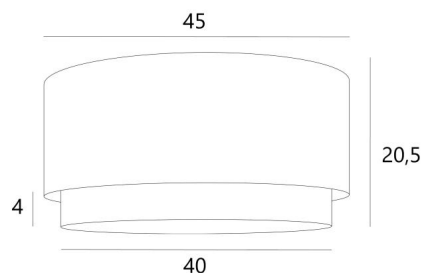

Lampshade Kouban 45 in Tilia Amadou (fabric from category 5) with a ring in Stone Calcite

The **KOUBAN 45 lampshade** is a round cylindrical lampshade of 45cm diameter which brings elegance, colors and a nice presence in your decoration. The choice and the association of two materials is a "plus" that enriches your suspension

For a **KOUBAN 45 lampshade** you have the choice between two types of attachments (E27 or NOURRICE) depending on the choice of the suspension that is installed

This lampshade was designed to be placed in suspension but it can also be installed against the ceiling, under the conditions of using our ceiling lamp **KENTIKA CEILING** and choosing the lampshade with the attachment for NOURRICE. He is equipped with an integral diffuser that closes it completely at the bottom and we offer four different sizes

OVERALL SIZES

Ø45 - 40cm H20,5cm Ring : 4cm

TECHNICAL DATA

KOUBAN is a lampshade with a suspended 'ring' in the centre (in a different colour).

Under the category **SUSPENSIONS**, we offer you :

- with **one E27 fitting**, a choice of 10 suspensions
- with **one NOURRICE** (4 fittings E27), a choice between 8 suspensions.

The lampshade and the diffuser can easily be placed after the suspension has been mounted

LAMPSHADE : SIZES & CODE

Ø45 - 40 H20,5cm (1x E27) (code 4604)

Ø45 - 40 H20,5cm (*Nourrice* : 4x E27) (code 4614)