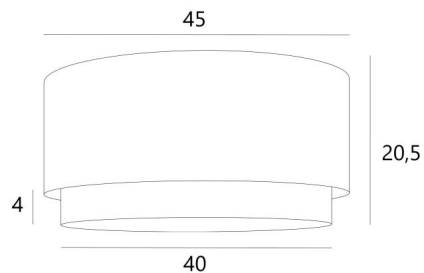

Lampshade Kouban 45 in Tilia Amadou (fabric from category 5) with a ring in Stone Calcite

The **KOUBAN 45 lampshade** is a round cylindrical lampshade of 45cm diameter which brings elegance, colors and a nice presence in your decoration. The choice and the association of two materials is a "plus" that enriches your suspension

For a **KOUBAN 45 lampshade** you have the choice between two types of attachments (E27 or NOURRICE) depending on the choice of the suspension that is installed

This lampshade was designed to be placed in suspension but it can also be installed against the ceiling, under the conditions of using our ceiling lamp **KENTIKA CEILING** and choosing the lampshade with the attachment for NOURRICE. He is equipped with an integral diffuser that closes it completely at the bottom and we offer four different sizes

OVERALL SIZES

Ø45 - 40cm H20,5cm Ring : 4cm

TECHNICAL DATA

KOUBAN is a lampshade with a suspended 'ring' in the centre (in a different colour).

Under the category **SUSPENSIONS**, we offer you :

- with **one E27 fitting**, a choice of 10 suspensions
- with **one NOURRICE** (4 fittings E27), a choice between 8 suspensions.

The lampshade and the diffuser can easily be placed after the suspension has been mounted

LAMPSHADE : SIZES & CODE

Ø45 - 40 H20,5cm (1x E27) (code 4604)

Ø45 - 40 H20,5cm (*Nourrice* : 4x E27) (code 4614)