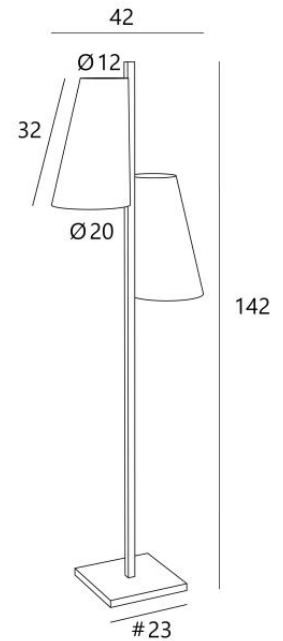

## FENICE

FENICE in light bronze with lampshades in Raphia Banane (material from category 3)

**FENICE** has that sixties look. Reworked to give it a contemporary look, this little floor light with its two asymmetrical lampshades will add a highly decorative touch to your interior.

**FENICE** is mounted on a solid, heavy base for exceptional stability. With its E27 fittings, changing LED bulbs couldn't be easier

Carefully crafted with the utmost attention to detail by our artisans, this floor light boasts a host of remarkable finishes

### OVERALL SIZES

H142cm L42 x 20cm

**BASE :** #23 x 2,5cm

### LAMPSHADE : SIZES & CODE

Ø12 - 20 - 32cm (x2)

Code: 3450 + fabric code

We propose more than 180 fabrics/materials/colors for lampshades

FOOT  
SWITCH