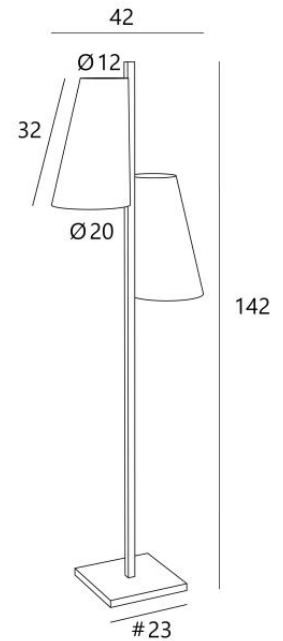

## FENICE

FENICE in light bronze with lampshades in Raphia Banane (material from category 3)

**FENICE** has that sixties look. Reworked to give it a contemporary look, this little floor light with its two asymmetrical lampshades will add a highly decorative touch to your interior.

**FENICE** is mounted on a solid, heavy base for exceptional stability. With its E27 fittings, changing LED bulbs couldn't be easier

Carefully crafted with the utmost attention to detail by our artisans, this floor light boasts a host of remarkable finishes

### OVERALL SIZES

H142cm L42 x 20cm

**BASE :** #23 x 2,5cm

### LAMPSHADE : SIZES & CODE

Ø12 - 20 - 32cm (x2)

Code: 3450 + fabric code

We propose more than 180 fabrics/materials/colors for lampshades

FOOT  
SWITCH

LIGHTING COLLECTION