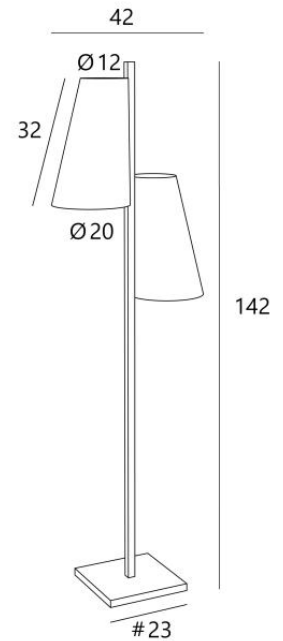

FENICE

FENICE in light bronze with lampshades in Raphia Banane (material from category 3)

FENICE has that sixties look. Reworked to give it a contemporary look, this little floor light with its two asymmetrical lampshades will add a highly decorative touch to your interior.

FENICE is mounted on a solid, heavy base for exceptional stability. With its E27 fittings, changing LED bulbs couldn't be easier

Carefully crafted with the utmost attention to detail by our artisans, this floor light boasts a host of remarkable finishes

H142cm L42 x 20cm

BASE : #23 x 2,5cm

TECHNICAL DATA

Two E27 fittings with ring

A foot switch on the cable (standard)

A foot dimmer on the cable (option)

AVAILABLE METAL FINISHES AND CODES

28 - Light bronze - 3450 028

29 - Brushed bronze - 3450 029

LAMP SHADE : SIZES & CODE

Ø12 - 20 - 32cm (x2)

Code: 3450 + fabric code

We propose more than 180 fabrics/materials/colors for lampshades