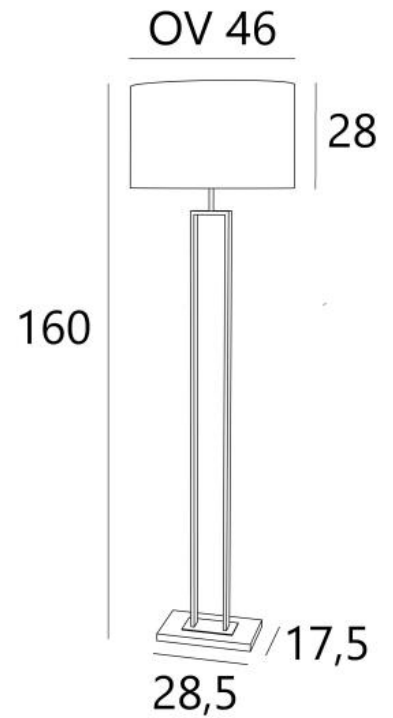

## PENOUT FLOOR

PENOUT FLOOR in brushed bronze and light bronze (code 98) with lampshade in Parma Merisier (fabric from category 4)

**PENOUT FLOOR** is an elegant floor light with a beautiful oval lampshade. Its timeless design will look great in any interior

### OVERALL SIZES

H160cm L46 x 30cm

### BASE

28,5 x 17,5 x 2cm

### LAMPSHADE : SIZES & CODE

OV 46x30 - 46x30 - 28cm

Code: 3495 + fabric code

We propose more than 150 materials/colors for lampshades.