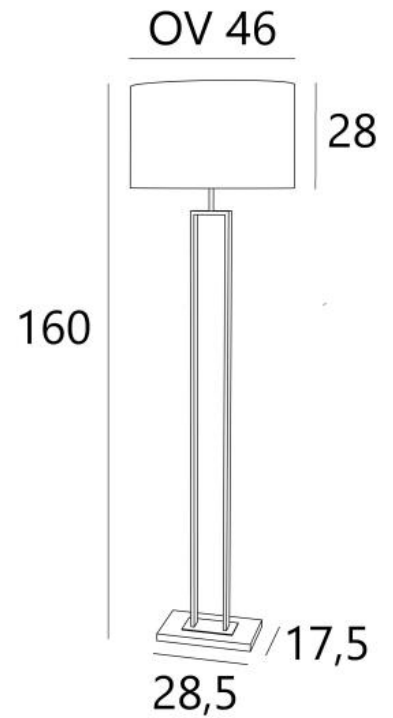

PENOUT FLOOR

PENOUT FLOOR in brushed bronze and light bronze (code 98) with lampshade in Parma Merisier (fabric from category 4)

PENOUT FLOOR is an elegant floor light with a beautiful oval lampshade. Its timeless design will look great in any interior

PENOUT FLOOR is available in two table lights

OVERALL SIZES

H160cm L46 x 30cm

BASE

28,5 x 17,5 x 2cm

TECHNICAL DATA

One E27 fitting with ring

A foot switch on the cable (standard). Optional foot dimmer

AVAILABLE METAL FINISHES AND CODES

29 - Brushed bronze - 3495 029

98 - Brushed bronze & Light bronze - 3495 098

LAMPSHADE : SIZES & CODE

OV 46x30 - 46x30 - 28cm

Code: 3495 + fabric code

We propose more than 180 fabrics/materials/colors for lampshades