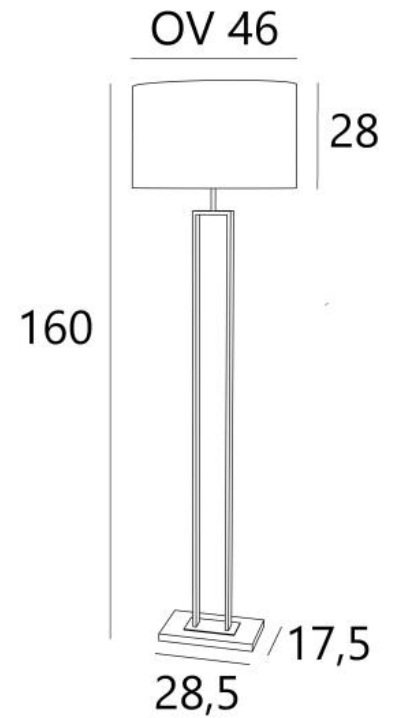

PENOUT FLOOR

PENOUT FLOOR in brushed bronze and light bronze (code 98) with lampshade in Parma Merisier (fabric from category 4)

PENOUT FLOOR is an elegant floor light with a beautiful oval lampshade. Its timeless design will look great in any interior

PENOUT FLOOR is available in two table lights

OVERALL SIZES

H160cm L46 x 30cm

BASE

28,5 x 17,5 x 2cm

TECHNICAL DATA

One E27 fitting with ring

A foot switch on the cable (standard). Optional foot dimmer

AVAILABLE METAL FINISHES AND CODES

29 - Brushed bronze - 3495 029

98 - Brushed bronze & Light bronze - 3495 098

LAMPSHADE : SIZES & CODE

OV 46x30 - 46x30 - 28cm

Code: 3495 + fabric code

We propose more than 150 materials/colors for lampshades.