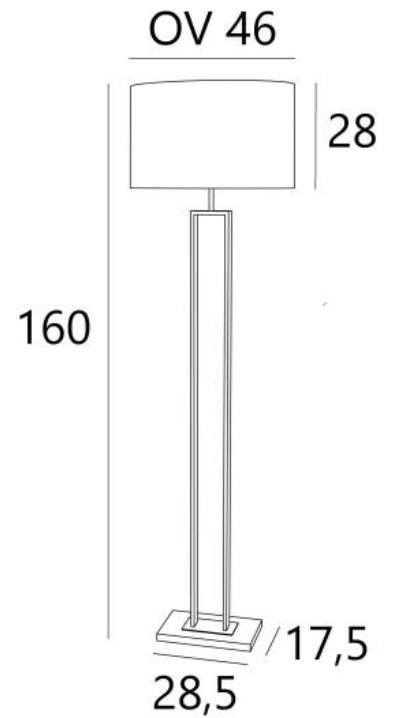

## PENOUT FLOOR

PENOUT FLOOR in brushed bronze and light bronze (code 98) with lampshade in Parma Merisier (fabric from category 4)

**PENOUT FLOOR** is an elegant floor light with a beautiful oval lampshade. Its timeless design will look great in any interior

### OVERALL SIZES

H160cm L46 x 30cm

### BASE

28,5 x 17,5 x 2cm

### LAMPSHADE : SIZES & CODE

OV 46x30 - 46x30 - 28cm

Code: 3495 + fabric code

We propose more than 180 fabrics/materials/colors for lampshades