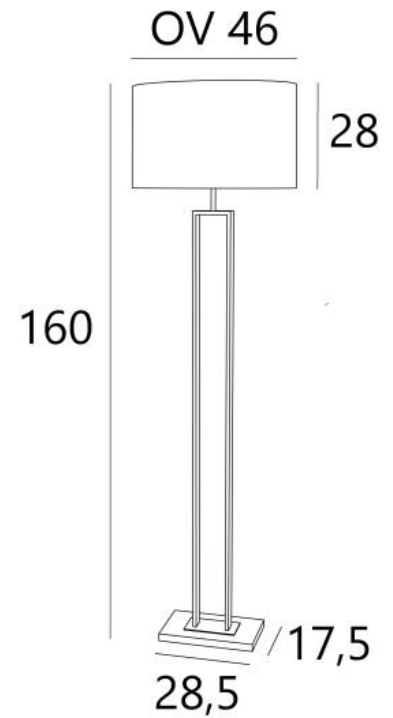

PENOUT FLOOR

PENOUT FLOOR in brushed bronze and light bronze (code 98) with lampshade in Parma Merisier (fabric from category 4)

PENOUT FLOOR is an elegant floor light with a beautiful oval lampshade. Its timeless design will look great in any interior

PENOUT FLOOR is available in two table lights

OVERALL SIZES

H160cm L46 x 30cm

BASE

28,5 x 17,5 x 2cm

TECHNICAL DATA

One E27 fitting with ring

A foot switch on the cable (standard). Optional foot dimmer

AVAILABLE METAL FINISHES AND CODES

29 - Brushed bronze - 3495 029

98 - Brushed bronze & Light bronze - 3495 098

LAMPSHADE : SIZES & CODE

OV 46x30 - 46x30 - 28cm

Code: 3495 + fabric code

We propose more than 180 fabrics/materials/colors for lampshades