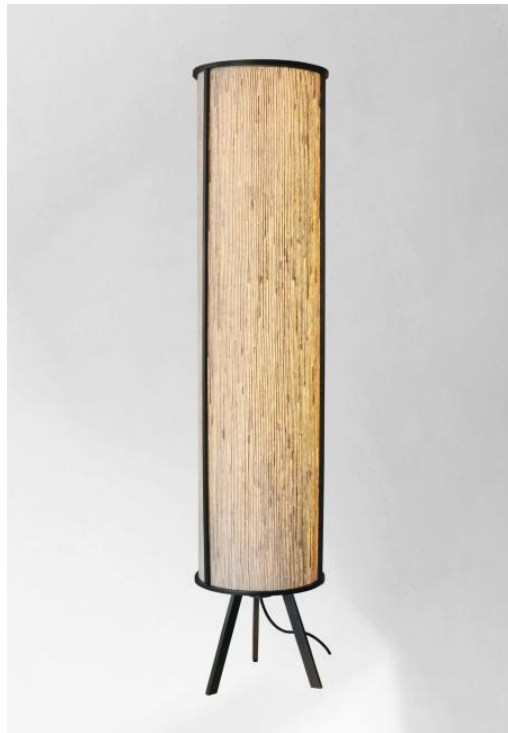

## DJEMBE

DJEMBE in brushed bronze with lampshade in Jacinthe Naturelle (material from category 5)

**DJEMBE** is a magnificent elongated floor light with a cylindrical lampshade

**DJEMBE** is fitted with LED modules that diffuses a warm, powerful light over the entire height of the lampshade, creating a warm atmosphere and even light

The work realized in the manufacture and the finishes offered are more than remarkable

We offer you a choice of many fabrics, materials and colours. This allows you to better integrate this elegant and exceptional floor light next to your sofa

### OVERALL SIZES

H116cm Ø25cm