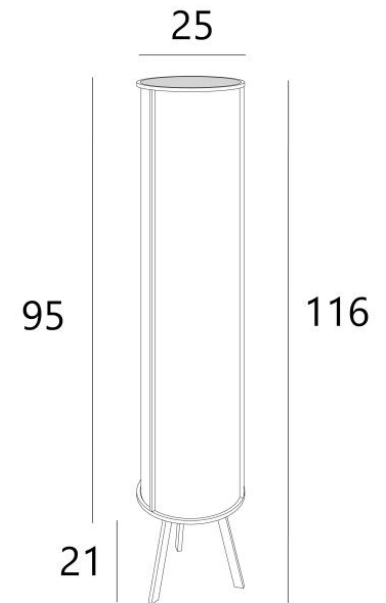

## DJEMBE

DJEMBE in brushed bronze with lampshade in Jacinthe Naturelle (material from category 5)

**DJEMBE** is a magnificent elongated floor light with a cylindrical lampshade

**DJEMBE** is fitted with LED modules that diffuses a warm, powerful light over the entire height of the lampshade, creating a warm atmosphere and even light

### OVERALL SIZES

H116cm Ø25cm

### TECHNICAL DATA

Integrated LED modules in the lampshade :

consumption 44,4W

colour temperature 2700°K

No driver, the modules works directly on 230V

Not dimmable floor light

A foot switch on the electric cable

### LAMPSHADE : SIZES & CODE

Ø23 - 23 - 95cm

Code: 3465 + fabric code

We propose more than 180 fabrics/materials/colors for lampshades