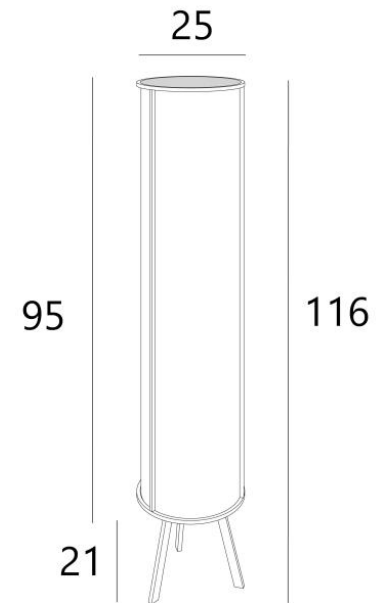

DJEMBE

DJEMBE in brushed bronze with lampshade in Jacinthe Naturelle (material from category 5)

DJEMBE is a magnificent elongated floor light with a cylindrical lampshade

DJEMBE is fitted with LED modules that diffuses a warm, powerful light over the entire height of the lampshade, creating a warm atmosphere and even light

OVERALL SIZES

H116cm Ø25cm

TECHNICAL DATA

Integrated LED modules in the lampshade :

consumption 44,4W

colour temperature 2700°K

No driver, the modules works directly on 230V

Not dimmable floor light

A foot switch on the electric cable

AVAILABLE METAL FINISHES AND CODES

25 - Brushed brass - 3465 025

28 - Light bronze - 3465 028

29 - Brushed bronze - 3465 029

LAMPSHADE : SIZES & CODE

Ø23 - 23 - 95cm

Code: 3465 + fabric code