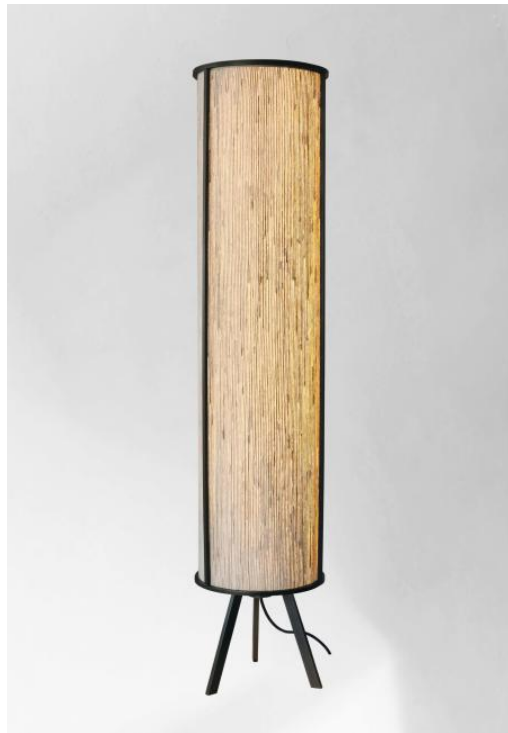

DJEMBE

DJEMBE in brushed bronze with lampshade in Jacinthe Naturelle (material from category 5)

DJEMBE is a magnificent elongated floor light with a cylindrical lampshade

DJEMBE is fitted with LED modules that diffuses a warm, powerful light over the entire height of the lampshade, creating a warm atmosphere and even light

The work realized in the manufacture and the finishes offered are more than remarkable

We offer you a choice of many fabrics, materials and colours. This allows you to better integrate this elegant and exceptional floor light next to your sofa

OVERALL SIZES

H116cm Ø25cm

TECHNICAL DATA

Integrated LED modules in the lampshade :

consumption 44,4W

colour temperature 2700°K

No driver, the modules works directly on 230V

Not dimmable floor light

A foot switch on the electric cable

AVAILABLE METAL FINISHES AND CODES

25 - Brushed brass - 3465 025

28 - Light bronze - 3465 028

29 - Brushed bronze - 3465 029

LAMPSHADE : SIZES & CODE

Ø23 - 23 - 95cm

Code: 3465 + fabric code