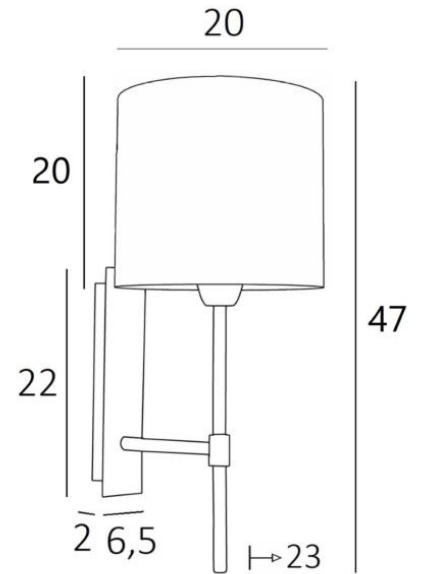

NECTANEBO 2 cyl

NECTANEBO 2 in brushed bronze with lampshade in Jacinthe Naturelle
(Material from category 5)

NECTANEBO 2 cyl is a large wall light with a round cylindrical lampshade

Its classic appearance has been revised to give her a modern and contemporary touch. Its sober and simple design is no stranger to this metamorphosis which brings her presence and harmony. For the lampshade, which will create a warm atmosphere and a beautiful brightness, we suggest you to choose between many materials and colours This will allow you to better integrate her into your decoration. This beautiful wall light is made of brass and is available in several remarkable finishes

OVERALL SIZES

H47cm L20cm |→23cm

BASE

Plate: 6,5 x 22cm Box: 4,5 x 19 x 2cm

TECHNICAL DATA

One E27 fitting with ring

Dimmable wall light

A fixing plate for the wall box ([plan in PDF](#))

AVAILABLE METAL FINISHES AND CODES

28 - Light bronze - 1136 028

29 - Brushed bronze - 1136 029

32 - Brushed chrome - 1136 032

LAMPSHADE : SIZES & CODE

Ø20 - 20 - 20cm

Code: 1138 + fabric code

We propose more than 150 materials/colors for lampshades.