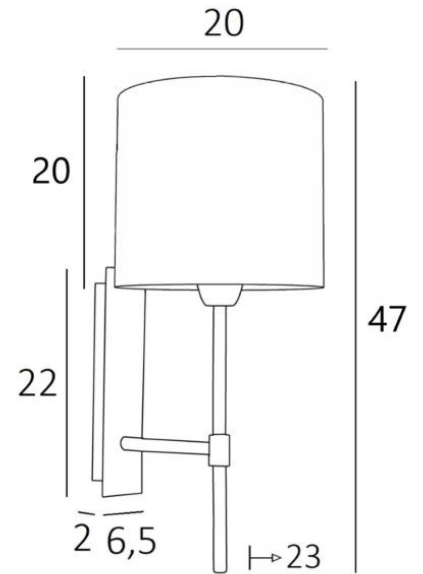

NECTANEBO 2 cyl

NECTANEBO 2 in brushed bronze with lampshade in Jacinthe Naturelle
(Material from category 5)

NECTANEBO 2 cyl is a large wall light with a round cylindrical lampshade

Its classic appearance has been revised to give her a modern and contemporary touch. Its sober and simple design is no stranger to this metamorphosis which brings her presence and harmony. For the lampshade, which will create a warm atmosphere and a beautiful brightness, we suggest you to choose between many materials and colours. This will allow you to better integrate her into your decoration. This beautiful wall light is made of brass and is available in several remarkable finishes

OVERALL SIZES

H47cm L20cm |→23cm

BASE

Plate: 6,5 x 22cm Box: 4,5 x 19 x 2cm

TECHNICAL DATA

One E27 fitting with ring

Dimmable wall light

A fixing plate for the wall box ([plan in PDF](#))

AVAILABLE METAL FINISHES AND CODES

28 - Light bronze - 1136 028

29 - Brushed bronze - 1136 029

32 - Brushed chrome - 1136 032

LAMPSHADE : SIZES & CODE

Ø20 - 20 - 20cm

Code: 1138 + fabric code

We propose more than 180 fabrics/materials/colors for lampshades