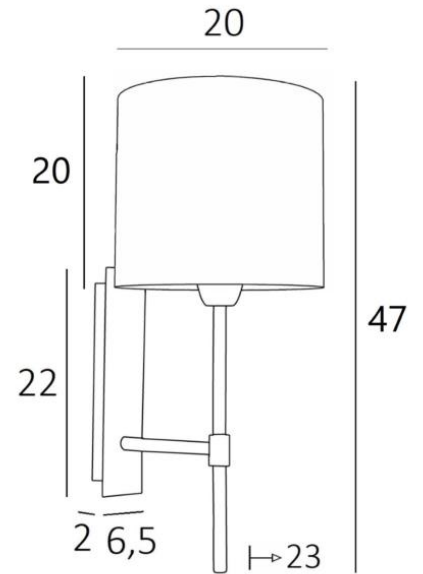

NECTANEBO 2 cyl

NECTANEBO 2 in brushed bronze with lampshade in Jacinthe Naturelle
(Material from category 5)

NECTANEBO 2 cyl is a large wall light with a round cylindrical lampshade

Its classic appearance has been revised to give her a modern and contemporary touch. Its sober and simple design is no stranger to this metamorphosis which brings her presence and harmony. For the lampshade, which will create a warm atmosphere and a beautiful brightness, we suggest you to choose between many materials and colours. This will allow you to better integrate her into your decoration. This beautiful wall light is made of brass and is available in several remarkable finishes

OVERALL SIZES

H47cm L20cm |→23cm

BASE

Plate: 6,5 x 22cm Box: 4,5 x 19 x 2cm

TECHNICAL DATA

One E27 fitting with ring

Dimmable wall light

A fixing plate for the wall box ([plan in PDF](#))

AVAILABLE METAL FINISHES AND CODES

28 - Light bronze - 1136 028

29 - Brushed bronze - 1136 029

33 - Brushed nickel - 1136 033

LAMPSHADE : SIZES & CODE

Ø20 - 20 - 20cm

Code: 1138 + fabric code

We propose more than 180 fabrics/materials/colors for lampshades