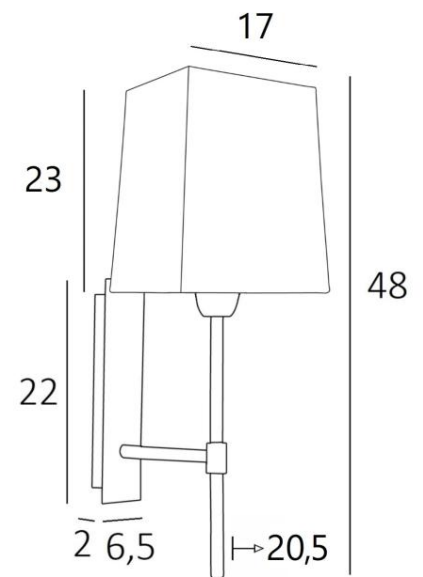

NECTANEBO 2 rect

NECTANEBO 2 in light bronze with lampshade in Chinette Ivoire (fabric from category 0)

NECTANEBO 2 rect is a large wall light with a rectangular lampshade

Its classic appearance has been revised to give her a modern and contemporary touch. Its sober and simple design is no stranger to this metamorphosis which brings her presence and harmony. For the lampshade, which will create a warm atmosphere and a beautiful brightness, we suggest you to choose between many materials and colours This will allow you to better integrate her into your decoration. This beautiful wall light is made of brass and is available in several remarkable finishes

OVERALL SIZES

H48cm L20cm |→20,5cm

BASE

Plate: 6,5 x 22cm Box: 4,5 x 19 x 2cm

TECHNICAL DATA

One E27 fitting with ring

Dimmable wall light

A fixing plate for the wall box ([plan in PDF](#))

AVAILABLE METAL FINISHES AND CODES

28 - Light bronze - 1136 028

29 - Brushed bronze - 1136 029

32 - Brushed chrome - 1136 032

LAMPSHADE : SIZES & CODE

17x13 - 20x15 - 23cm

Code: 1137 + fabric code

We propose more than 180 fabrics/materials/colors for lampshades