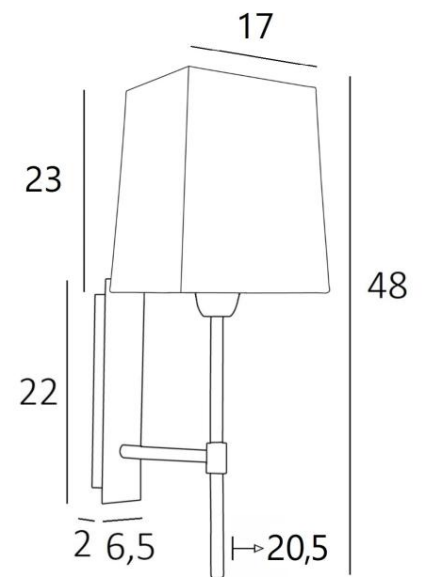

NECTANEBO 2 rect

NECTANEBO 2 in light bronze with lampshade in Chinette Ivoire (fabric from category 0)

NECTANEBO 2 rect is a large wall light with a rectangular lampshade

Its classic appearance has been revised to give her a modern and contemporary touch. Its sober and simple design is no stranger to this metamorphosis which brings her presence and harmony. For the lampshade, which will create a warm atmosphere and a beautiful brightness, we suggest you to choose between many materials and colours. This will allow you to better integrate her into your decoration. This beautiful wall light is made of brass and is available in several remarkable finishes

OVERALL SIZES

H48cm L20cm |→20,5cm

BASE

Plate: 6,5 x 22cm Box: 4,5 x 19 x 2cm

TECHNICAL DATA

One E27 fitting with ring

Dimmable wall light

A fixing plate for the wall box ([plan in PDF](#))

AVAILABLE METAL FINISHES AND CODES

28 - Light bronze - 1136 028

29 - Brushed bronze - 1136 029

32 - Brushed chrome - 1136 032

LAMPSHADE : SIZES & CODE

17x13 - 20x15 - 23cm

Code: 1137 + fabric code

We propose more than 180 fabrics/materials/colors for lampshades