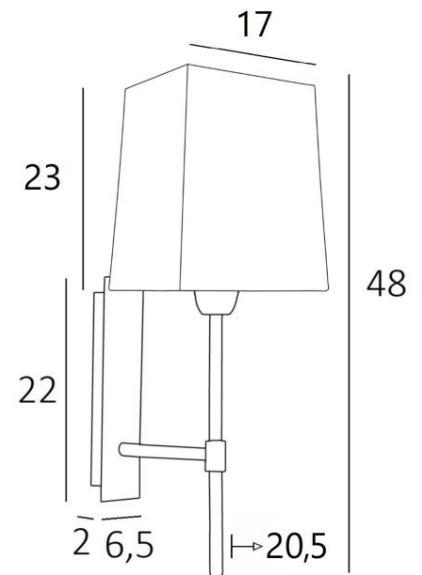

## NECTANEBO 2 rect

NECTANEBO 2 in light bronze with lampshade in Chinette Ivoire (fabric from category 0)

**NECTANEBO 2 rect** is a large wall light with a rectangular lampshade

Its classic appearance has been revised to give her a modern and contemporary touch. Its sober and simple design is no stranger to this metamorphosis which brings her presence and harmony. For the lampshade, which will create a warm atmosphere and a beautiful brightness, we suggest you to choose between many materials and colours This will allow you to better integrate her into your decoration. This beautiful wall light is made of brass and is available in several remarkable finishes

### OVERALL SIZES

H48cm L20cm |→20,5cm

### BASE

Plate: 6,5 x 22cm Box: 4,5 x 19 x 2cm

### LAMPSHADE : SIZES & CODE

17x13 - 20x15 - 23cm

Code: 1137 + fabric code

We propose more than 180 fabrics/materials/colors for lampshades