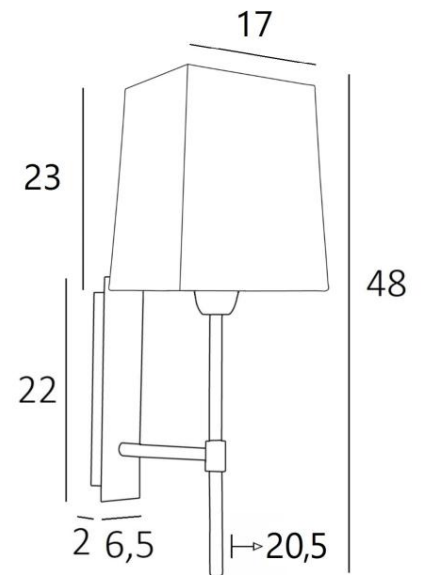

NECTANEBO 2 rect

NECTANEBO 2 in light bronze with lampshade in Chinette Ivoire (fabric from category 0)

NECTANEBO 2 rect is a large wall light with a rectangular lampshade

Its classic appearance has been revised to give her a modern and contemporary touch. Its sober and simple design is no stranger to this metamorphosis which brings her presence and harmony. For the lampshade, which will create a warm atmosphere and a beautiful brightness, we suggest you to choose between many materials and colours This will allow you to better integrate her into your decoration. This beautiful wall light is made of brass and is available in several remarkable finishes

OVERALL SIZES

H48cm L20cm |→20,5cm

BASE

Plate: 6,5 x 22cm Box: 4,5 x 19 x 2cm

TECHNICAL DATA

One E27 fitting with ring

Dimmable wall light

A fixing plate for the wall box ([plan in PDF](#))

AVAILABLE METAL FINISHES AND CODES

28 - Light bronze - 1136 028

29 - Brushed bronze - 1136 029

32 - Brushed chrome - 1136 032

LAMPSHADE : SIZES & CODE

17x13 - 20x15 - 23cm

Code: 1137 + fabric code

We propose more than 150 materials/colors for lampshades.