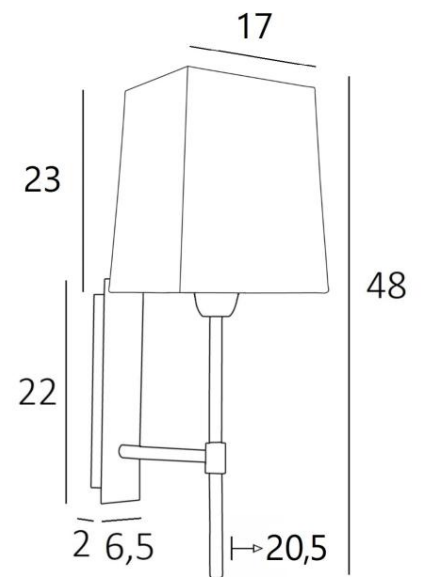

NECTANEBO 2 in light bronze with lampshade in Chinette Ivoire (fabric from category 0)

NECTANEBO 2 rect

NECTANEBO 2 rect is a large wall light with a rectangular lampshade

Its classic appearance has been revised to give her a modern and contemporary touch. Its sober and simple design is no stranger to this metamorphosis which brings her presence and harmony. For the lampshade, which will create a warm atmosphere and a beautiful brightness, we suggest you to choose between many materials and colours This will allow you to better integrate her into your decoration. This beautiful wall light is made of brass and is available in several remarkable finishes

OVERALL SIZES

H48cm L20cm |→20,5cm

BASE

Plate: 6,5 x 22cm Box: 4,5 x 19 x 2cm

TECHNICAL DATA

One E27 fitting with ring

Dimmable wall light

A fixing plate for the wall box ([plan in PDF](#))

AVAILABLE METAL FINISHES AND CODES

28 - Light bronze - 1136 028

29 - Brushed bronze - 1136 029

32 - Brushed chrome - 1136 032

LAMPSHADE : SIZES & CODE

17x13 - 20x15 - 23cm

Code: 1137 + fabric code

We propose more than 150 materials/colors for lampshades.