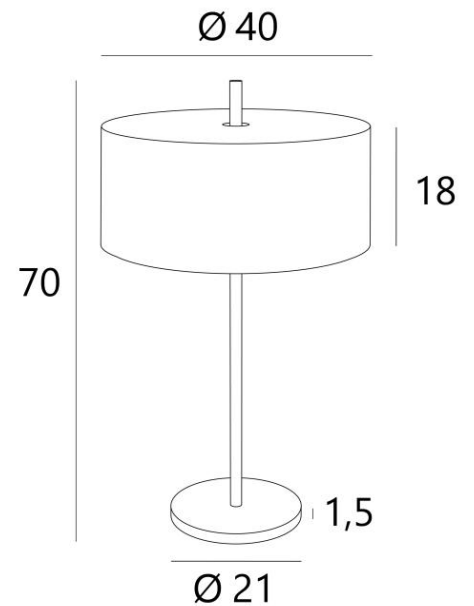

MALLAWI

MALLAWI in light bronze with lampshade in Parma Merisier (fabric from category 4)

A large table lamp with four bulbs, **MALLAWI** takes the form of a long cylindrical profile that passes right through a lampshade. Exceptional design and perfect workmanship

To reduce the brightness of the four bulbs, a diffuser is placed at the top of the lampshade and a ring at the bottom

A wonderful lamp that can be easily integrated into any decor thanks to our wide range of fabrics, materials and colours

MALLAWI is also available as a floor lamp

OVERALL SIZES

H70cm Ø40cm

BASE : Ø21cm H1,5cm

TECHNICAL DATA

Four E27 fittings with ring

Switch on the cable

Lampshade delivered with a diffuser at the top

At the bottom, a ring to hide the bulbs

AVAILABLE METAL FINISHES AND CODES

28 - Light bronze - 2244 028

29 - Brushed bronze - 2244 029

LAMPSHADE : SIZES & CODE

Ø40 - 40 - 18cm

+ *integral diffuser at the top*