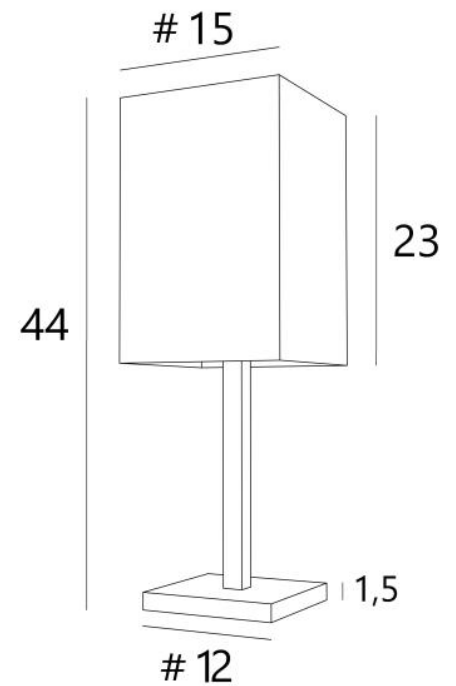

TASJA

TASJA in light bronze with lampshade in Jacinthe Naturelle (material from category 5). Ambiance J.Michiels - Brussels - Belgium

A beautiful light to place on a piece of furniture or on a shelf

TASJA is a small lamp with a square lampshade that's a pleasure to look at. Successful design and admirable craftsmanship

OVERALL SIZES

H44cm #15cm

BASE

Solid brass base: #12 x 1,5cm

TECHNICAL DATA

E27 fitting with ring. With an E27 fitting, the LED bulb is easy to change

Switch on the cable

Mounted on a solid and heavy base for exceptional stability

AVAILABLE METAL FINISHES AND CODES

28 - Light bronze - 2380 028

29 - Brushed bronze - 2380 029

LAMPSHADE : SIZES & CODE

#15 - 15 - 23cm

Code: 2380 + fabric code

We propose more than 180 fabrics/materials/colors for lampshades