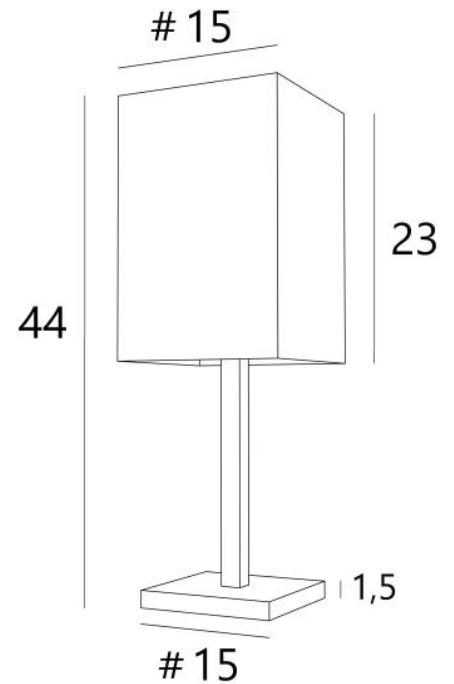

TASJA 1

TASJA 1 in light bronze with lampshade in Jacinthe Naturelle (material from category 5). Ambiance J.Michiels - Brussels - Belgium

A beautiful light to place on a piece of furniture or on a shelf

TASJA 1 is a small lamp with a square lampshade that's a pleasure to look at. Successful design and admirable craftsmanship

High-quality light, enhanced by a choice of finishes, all of which are remarkable

From our wide range of fabrics, materials and colours, you'll have no trouble choosing the lampshade that's right for your interior

OVERALL SIZES

H44cm #15cm

BASE

Solid brass base: #15 x 1,5cm

TECHNICAL DATA

28 - Light bronze - 2380 028

29 - Brushed bronze - 2380 029

LAMPSHADE : SIZES & CODE

#15 - 15 - 23cm

Code: 2380 + fabric code

We propose more than 180 fabrics/materials/colors for lampshades