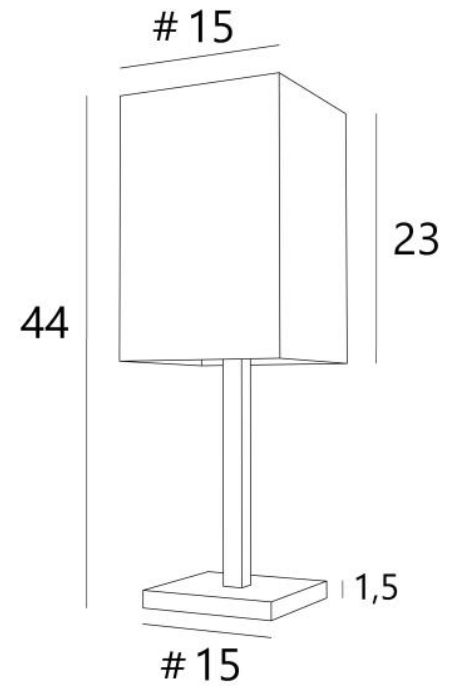

TASJA 1

TASJA 1 in light bronze with lampshade in Jacinthe Naturelle (material from category 5). Ambiance J.Michiels - Brussels - Belgium

A beautiful light to place on a piece of furniture or on a shelf

TASJA 1 is a small lamp with a square lampshade that's a pleasure to look at. Successful design and admirable craftsmanship

High-quality light, enhanced by a choice of finishes, all of which are remarkable

From our wide range of fabrics, materials and colours, you'll have no trouble choosing the lampshade that's right for your interior

OVERALL SIZES

H44cm #15cm

BASE

Solid brass base: #15 x 1,5cm

TECHNICAL DATA

28 - Light bronze - 2380 028

29 - Brushed bronze - 2380 029

LAMPSHADE : SIZES & CODE

#15 - 15 - 23cm

Code: 2380 + fabric code

We propose more than 180 fabrics/materials/colors for lampshades

LIGHTING COLLECTION