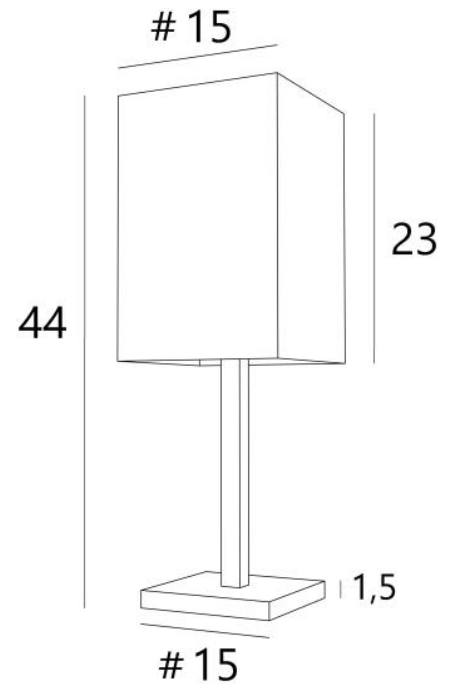

A beautiful light to place on a piece of furniture or on a shelf

TASJA 1 is a small lamp with a square lampshade that's a pleasure to look at. Successful design and admirable craftsmanship

High-quality light, enhanced by a choice of finishes, all of which are remarkable

From our wide range of fabrics, materials and colours, you'll have no trouble choosing the lampshade that's right for your interior

OVERALL SIZES

H44cm #15cm

BASE

Solid brass base: #15 x 1,5cm

TECHNICAL DATA

E27 fitting with ring. With an E27 fitting, the LED bulb is easy to change

Switch on the cable

Mounted on a solid and heavy base for exceptional stability

AVAILABLE METAL FINISHES AND CODES

25 - Brushed brass - 2380 025

28 - Light bronze - 2380 028

29 - Brushed bronze - 2380 029

LAMPSHADE : SIZES & CODE

#15 - 15 - 23cm

Code: 2380 + fabric code

We propose more than 150 materials/colors for lampshades.

LIGHTING COLLECTION