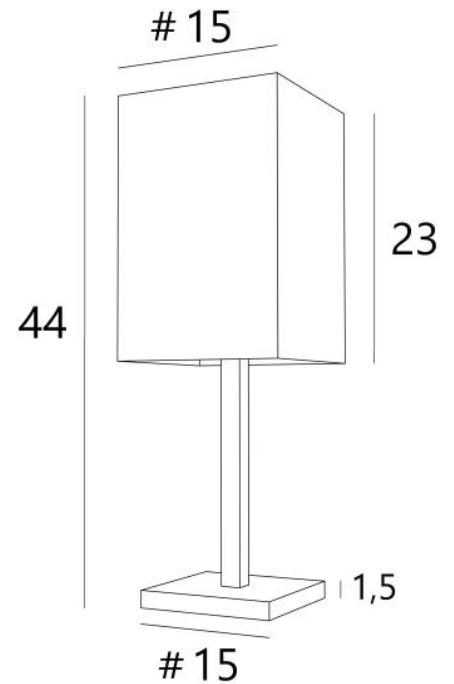

TASJA 1

TASJA 1 in light bronze with lampshade in Jacinthe Naturelle (material from category 5). Ambiance J.Michiels - Brussels - Belgium

A beautiful light to place on a piece of furniture or on a shelf

TASJA 1 is a small lamp with a square lampshade that's a pleasure to look at. Successful design and admirable craftsmanship

High-quality light, enhanced by a choice of finishes, all of which are remarkable

From our wide range of fabrics, materials and colours, you'll have no trouble choosing the lampshade that's right for your interior

OVERALL SIZES

H44cm #15cm

BASE

Solid brass base: #15 x 1,5cm

TECHNICAL DATA

28 - Light bronze - 2380 028

29 - Brushed bronze - 2380 029

LAMPSHADE : SIZES & CODE

#15 - 15 - 23cm

Code: 2380 + fabric code

We propose more than 150 materials/colors for lampshades.

LIGHTING COLLECTION