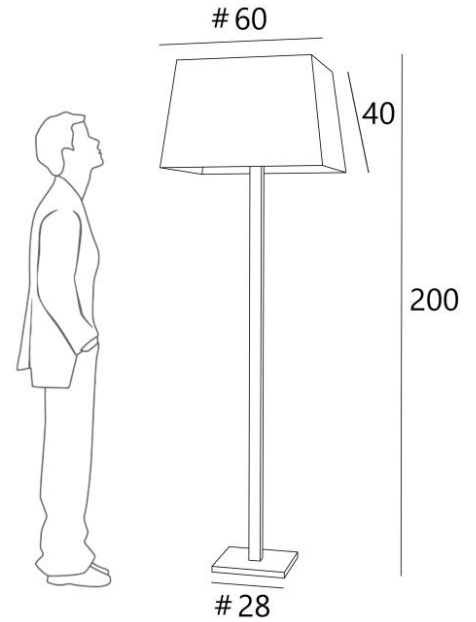

CARACAS

CARACAS in brushed bronze with lampshade in Stone Kaolin with black finish (Fabric from category 4)

Surprising, but above all a floor lamp that won't go unnoticed. Sophisticated in design and with just the right proportions, **CARACAS** is the perfect addition to any original interior

OVERALL SIZES

H200cm #60cm

BASE : #28cm H2cm

TECHNICAL DATA

Four E27 fittings

With an E27 fitting, the LED bulb is easy to change

A foot switch on the cable (standard). Foot dimmer on the cable (option)

Mounted on a solid and heavy base for exceptional stability