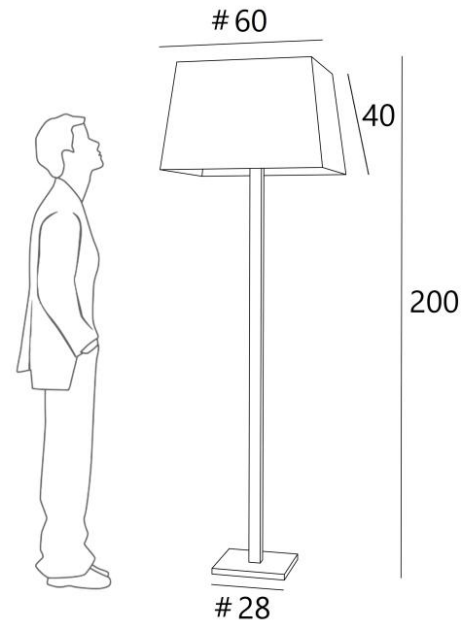

CARACAS

CARACAS in brushed bronze with lampshade in Stone Kaolin with black finish (Fabric from category 4)

Surprising, but above all a floor lamp that won't go unnoticed. Sophisticated in design and with just the right proportions, **CARACAS** is the perfect addition to any original interior

OVERALL SIZES

H200cm #60cm

BASE : #28cm H2cm

TECHNICAL DATA

Four E27 fittings

With an E27 fitting, the LED bulb is easy to change

A foot switch on the cable (standard). Foot dimmer on the cable (option)

Mounted on a solid and heavy base for exceptional stability