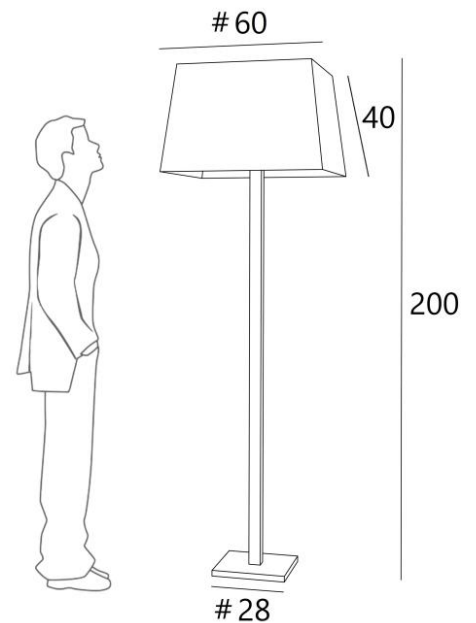

CARACAS

CARACAS in brushed bronze with lampshade in Stone Kaolin with black finish (Fabric from category 4)

Surprising, but above all a floor lamp that won't go unnoticed. Sophisticated in design and with just the right proportions, **CARACAS** is the perfect addition to any original interior

OVERALL SIZES

H200cm #60cm

BASE : #28cm H2cm

TECHNICAL DATA

Four E27 fittings

With an E27 fitting, the LED bulb is easy to change

A foot switch on the cable (standard). Foot dimmer on the cable (option)

Mounted on a solid and heavy base for exceptional stability