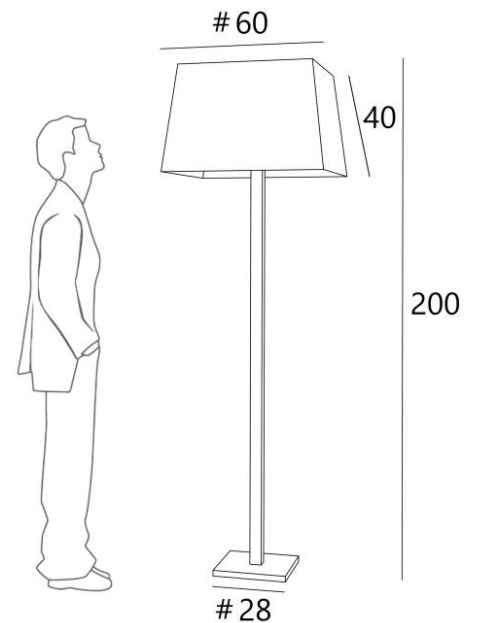

CARACAS

CARACAS in brushed bronze with lampshade in Stone Kaolin (Fabric from category 4) with black finish

Surprising, but above all a floor lamp that won't go unnoticed. Sophisticated in design and with just the right proportions, **CARACAS** is the perfect addition to any original interior

OVERALL SIZES

H200cm #60cm

BASE : #28cm H2cm

TECHNICAL DATA

Four E27 fittings

With an E27 fitting, the LED bulb is easy to change

A foot switch on the cable (standard). Foot dimmer on the cable (option)

Mounted on a solid and heavy base for exceptional stability