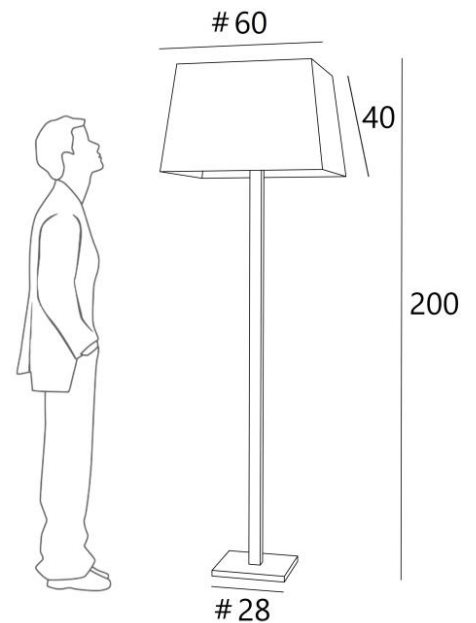

## CARACAS

CARACAS in brushed bronze with lampshade in Stone Kaolin (Fabric from category 4) with black finish

Surprising, but above all a floor lamp that won't go unnoticed. Sophisticated in design and with just the right proportions, **CARACAS** is the perfect addition to any original interior

### OVERALL SIZES

H200cm #60cm

**BASE :** #28cm H2cm