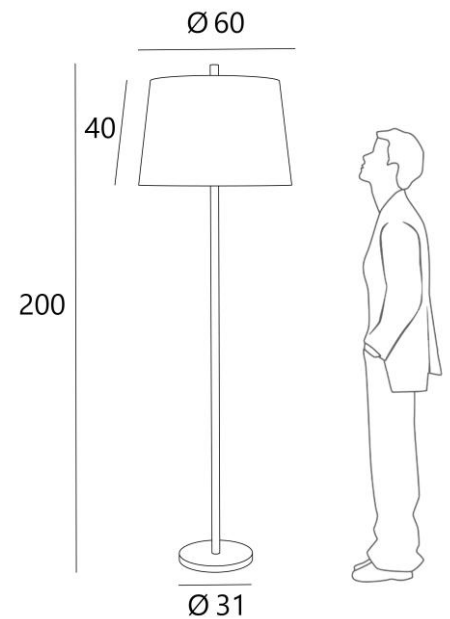

BAHIA

BAHIA in brushed bronze with lampshade in Jacinthe Miel Noir (Material from category 5)

BAHIA is a very large floor lamp

Surprising, but above all a floor lamp that won't go unnoticed. Sophisticated in design and with just the right proportions, **BAHIA** is the perfect addition to any décor that is intended to be original

OVERALL SIZES

H200cm Ø60cm

BASE : Ø31cm H2,5cm

TECHNICAL DATA

Four E27 fittings

With an E27 fitting, the LED bulb is easy to change

A foot switch on the cable (standard). A foot dimmer on the cable (option)