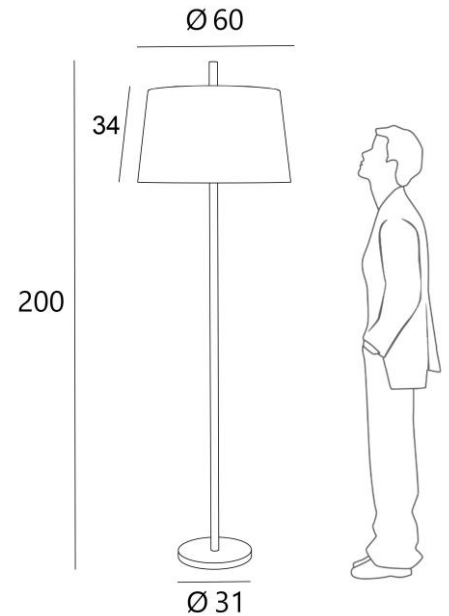

BAHIA

BAHIA in brushed bronze with lampshade in Jacinthe Miel Noir (material from category 5)

BAHIA is a very large floor lamp

Surprising, but above all a floor lamp that won't go unnoticed. Sophisticated in design and with just the right proportions, **BAHIA** is the perfect addition to any décor that is intended to be original

OVERALL SIZES

H200cm Ø60cm

BASE : Ø31cm H2,5cm

TECHNICAL DATA

Four E27 fittings

With an E27 fitting, the LED bulb is easy to change

A foot switch on the cable (standard). A foot dimmer on the cable (option)

Mounted on a solid and heavy base for exceptional stability

AVAILABLE METAL FINISHES AND CODES

28 - Light bronze - 3500 028

29 - Brushed bronze - 3500 029

LAMPSHADE : SIZES & CODE

Ø50 - 60 - 34cm

Code: 3500 + fabric code