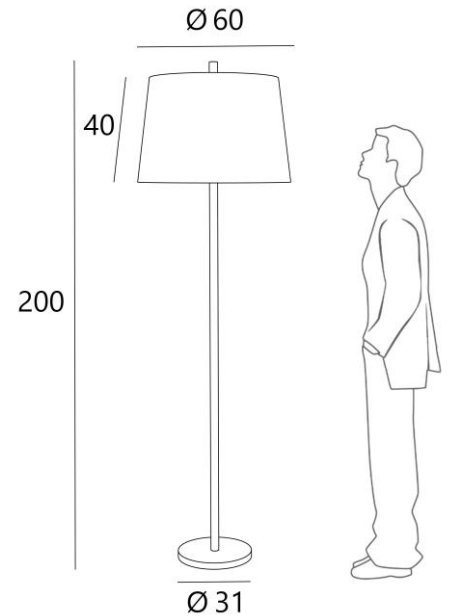

BAHIA

BAHIA in light bronze with lampshade in Jacinthe Miel Noir (material from category 5)

BAHIA is a very large floor lamp

Surprising, but above all a floor lamp that won't go unnoticed. Sophisticated in design and with just the right proportions, **BAHIA** is the perfect addition to any décor that is intended to be original

OVERALL SIZES

H200cm Ø60cm

BASE : Ø31cm H2,5cm

TECHNICAL DATA

Four E27 fittings

With an E27 fitting, the LED bulb is easy to change

A foot switch on the cable (standard). A foot dimmer on the cable (option)