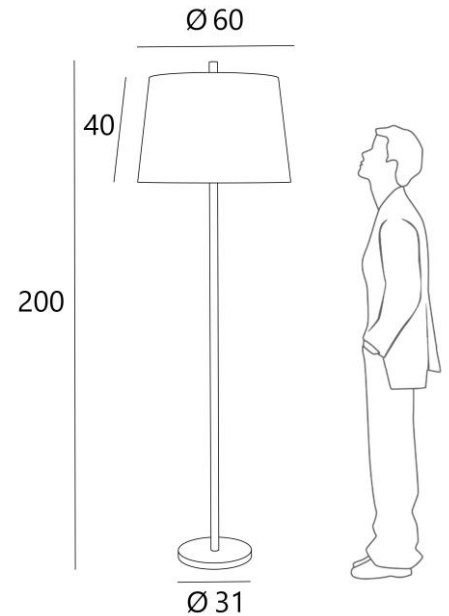

BAHIA

BAHIA is a very large floor lamp

Surprising, but above all a floor lamp that won't go unnoticed. Sophisticated in design and with just the right proportions, **BAHIA** is the perfect addition to any décor that is intended to be original

This floor lamp is enhanced by a wide choice of finishes, all of which are remarkable. With the wide choice of materials, fabrics and colours on offer, you'll have no trouble choosing the lampshade that will embellish this superb floor lamp

OVERALL SIZES

H200cm Ø60cm

BASE : Ø31cm H2,5cm

TECHNICAL DATA

Four E27 fittings

With an E27 fitting, the LED bulb is easy to change

A foot switch on the cable (standard). A foot dimmer on the cable (option)

Mounted on a solid and heavy base for exceptional stability

AVAILABLE METAL FINISHES AND CODES

25 - Brushed brass - 3500 025

28 - Light bronze - 3500 028

29 - Brushed bronze - 3500 029

LAMPSHADE : SIZES & CODE

Ø50 - 60 - 40cm

Code: 3500 + fabric code

We propose more than 180 fabrics/materials/colors for lampshades

LIGHTING COLLECTION