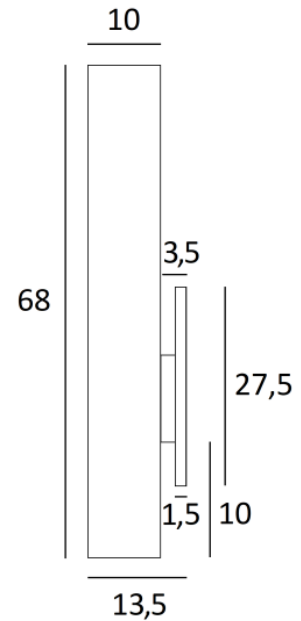

FUERTE 2

FUERTE 2 with a lampshade in Parma Merisier (fabric from category 4)

FUERTE 2 is a beautiful, long wall light with a round lampshade

FUERTE 2 is fitted with an LED module that diffuses a warm, powerful light over the entire height of the lampshade, creating a warm atmosphere and beautiful light

We offer you a choice of many fabrics, materials and colours. This allows you to better integrate this elegant and exceptional wall light into your decor

OVERALL SIZES

H68cm L12cm |→13,5cm

BASE : 3,3 x 27,5 x 1,5cm

TECHNICAL DATA

LED module integrated in the lampshade :

consumption 8,4W brightness 980lm color temperature 2700°K

No driver, this module works directly on 230V

Not dimmable wall light

A fixing plate for the wall base ([plan in PDF](#))

AVAILABLE METAL FINISHES AND CODES

25 - Brushed brass - 1592 025

28 - Light bronze - 1592 028

29 - Brushed bronze - 1592 029

LAMPSHADE : SIZES & CODE

OVALE 12x10 - 12x10 - 68cm

Code: 1592 + fabric code

We propose more than 180 fabrics/materials/colors for lampshades