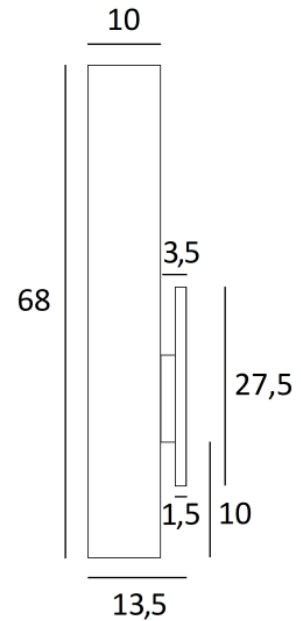

FUERTE 2

FUERTE 2 with a lampshade in Parma Merisier (fabric from category 4)

FUERTE 2 is a beautiful, long wall light with a round lampshade

FUERTE 2 is fitted with an LED strip that diffuses a warm, powerful light over the entire height of the lampshade, creating a warm atmosphere and beautiful light

We offer you a choice of many fabrics, materials and colours. This allows you to better integrate this elegant and exceptional wall light into your decor

OVERALL SIZES

H68cm L12cm |→13,5cm

BASE : 3,3 x 27,5 x 1,5cm

TECHNICAL DATA

LED strip integrated into the lampshade:

consumption 8.4W brightness 900lm colour temperature 2700°K

No converter required, this LED strip operates directly on 230V

Dimming under TRIAC

A fixing plate for the wall base ([plan in PDF](#))

AVAILABLE METAL FINISHES AND CODES

28 - Light bronze - 1592 028

29 - Brushed bronze - 1592 029

LAMPSHADE : SIZES & CODE

OVALE 12x10 - 12x10 - 68cm

Code: 1592 + fabric code

We propose more than 180 fabrics/materials/colors for lampshades