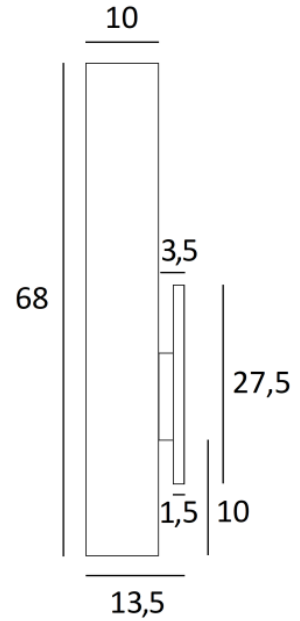

FUERTE 2

FUERTE 2 with a lampshade in Parma Merisier (fabric from category 4)

FUERTE 2 is a beautiful, long wall light with a round lampshade

FUERTE 2 is fitted with an LED strip that diffuses a warm, powerful light over the entire height of the lampshade, creating a warm atmosphere and beautiful light

We offer you a choice of many fabrics, materials and colours. This allows you to better integrate this elegant and exceptional wall light into your decor

OVERALL SIZES

H68cm L12cm |→13,5cm

BASE : 3,3 x 27,5 x 1,5cm

TECHNICAL DATA

LED strip integrated into the lampshade:

consumption 8.4W brightness 900lm colour temperature 2700°K

No converter required, this LED strip operates directly on 230V

Dimming under TRIAC

A fixing plate for the wall base ([plan in PDF](#))

AVAILABLE METAL FINISHES AND CODES

28 - Light bronze - 1592 028

29 - Brushed bronze - 1592 029

LAMPSHADE : SIZES & CODE

OVALE 12x10 - 12x10 - 68cm

Code: 1592 + fabric code

We propose more than 180 fabrics/materials/colors for lampshades