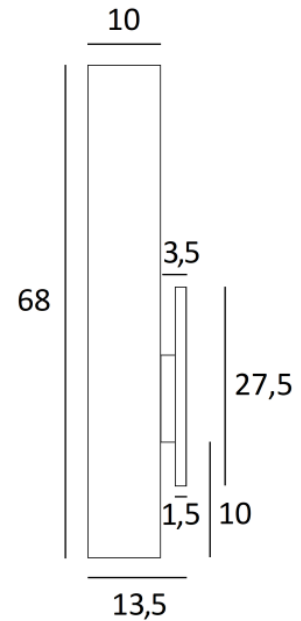

## FUERTE 2

FUERTE 2 with a lampshade in Parma Merisier (fabric from category 4)

**FUERTE 2** is a beautiful, long wall light with a round lampshade

**FUERTE 2** is fitted with an LED module that diffuses a warm, powerful light over the entire height of the lampshade, creating a warm atmosphere and beautiful light

### OVERALL SIZES

H68cm L12cm |→13,5cm

**BASE** : 3,3 x 27,5 x 1,5cm

### TECHNICAL DATA

LED module integrated in the lampshade :

consumption 14,8W brightness 1560lm colour temperature 2700°K

No driver, this module works directly on 230V

Not dimmable wall light

A fixing plate for the wall base

### LAMPSHADE : SIZES & CODE

OVALE 12x10 - 12x10 - 68cm

Code: 1592 + fabric code

We propose more than 150 materials/colors for lampshades.