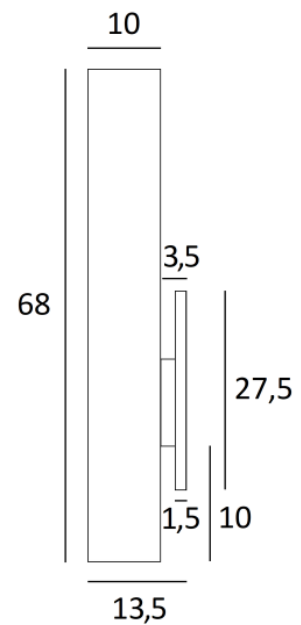

FUERTE 2

FUERTE 2 in light bronze with lampshade in Parma Merisier (fabric from category 4)

FUERTE 2 is a beautiful, long wall light with a round lampshade

FUERTE 2 is fitted with an LED module that diffuses a warm, powerful light over the entire height of the lampshade, creating a warm atmosphere and beautiful light

We offer you a choice of many fabrics, materials and colours. This allows you to better integrate this elegant and exceptional wall light into your decor

OVERALL SIZES

H68cm L12cm |→13cm

BASE : 3,3 x 27,5 x 1,5cm

TECHNICAL DATA

LED module integrated in the lampshade :

consumption 14,8W brightness 1560lm colour temperature 2700°K

No driver, this module works directly on 230V

Not dimmable wall light

A fixing plate for the wall base

AVAILABLE METAL FINISHES AND CODES

25 - Brushed brass - 1592 025

28 - Light bronze - 1592 028

29 - Brushed bronze - 1592 029

LAMPSHADE : SIZES & CODE

OVALE 12x10 - 12x10 - 68cm

Code: 1592 + fabric code

We propose more than 150 materials/colors for lampshades.