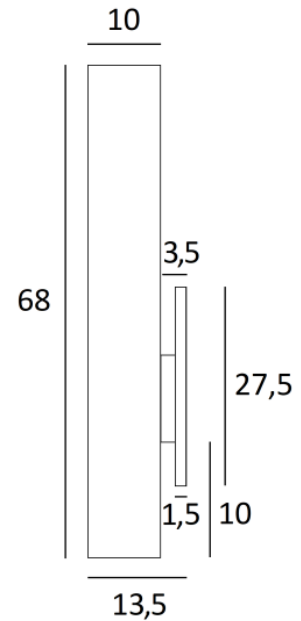

## FUERTE 2

FUERTE 2 with a lampshade in Parma Merisier (fabric from category 4)

**FUERTE 2** is a beautiful, long wall light with a round lampshade

**FUERTE 2** is fitted with an LED module that diffuses a warm, powerful light over the entire height of the lampshade, creating a warm atmosphere and beautiful light

### OVERALL SIZES

H68cm L12cm |→13,5cm

**BASE** : 3,3 x 27,5 x 1,5cm

### TECHNICAL DATA

LED module integrated in the lampshade :

consumption 8,4W brightness 980lm color temperature 2700°K

No driver, this module works directly on 230V

Not dimmable wall light

A fixing plate for the wall base ([plan in PDF](#))

### LAMPSHADE : SIZES & CODE

OVALE 12x10 - 12x10 - 68cm

Code: 1592 + fabric code

We propose more than 180 fabrics/materials/colors for lampshades