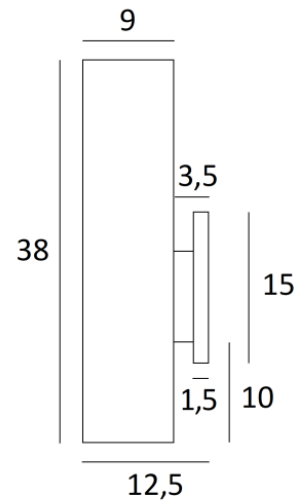

FUERTE 1

FUERTE 1 in light bronze with lampshade in Clouds Köln (fabric from category 5)

FUERTE 1 is a beautiful, long wall light with a round lampshade

FUERTE 1 is fitted with an LED module that diffuses a warm, powerful light over the entire height of the lampshade, creating a warm atmosphere and beautiful light

H38cm L11cm |→12,5cm

BASE : 3,3 x 15 x 1,5cm

TECHNICAL DATA

LED module integrated in the lampshade:

consumption 7,4W brightness 780lm color temperature 2700°K

No driver, this module works directly on 230V

Not dimmable wall light

A fixing plate for the wall box

AVAILABLE METAL FINISHES AND CODES

25 - Brushed brass - 1591 025

28 - Light bronze - 1591 028

29 - Brushed bronze - 1591 029

LAMPSHADE : SIZES & CODE

OVALE 11x9 - 11x9 - 38cm