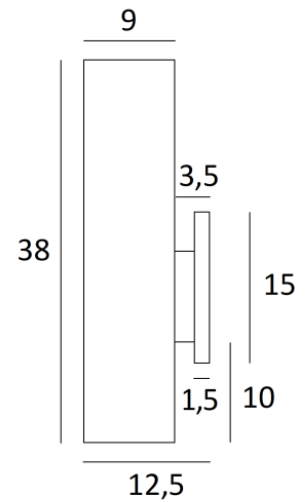

## FUERTE 1

FUERTE 1 in light bronze with lampshade in Clouds Köln (fabric from category 5)

**FUERTE 1** is a beautiful, long wall light with a round lampshade

**FUERTE 1** is fitted with an LED module that diffuses a warm, powerful light over the entire height of the lampshade, creating a warm atmosphere and beautiful light

### OVERALL SIZES

H38cm L11cm |→12,5cm

**BASE** : 3,3 x 15 x 1,5cm

### TECHNICAL DATA

LED module integrated in the lampshade:

consumption 4,2W brightness 490lm color temperature 2700°K

No driver, this module works directly on 230V

Not dimmable wall light

A fixing plate for the wall box ([plan in PDF](#))

### LAMPSHADE : SIZES & CODE

OVALE 11x9 - 11x9 - 38cm

Code: 1591 + fabric code

We propose more than 180 fabrics/materials/colors for lampshades