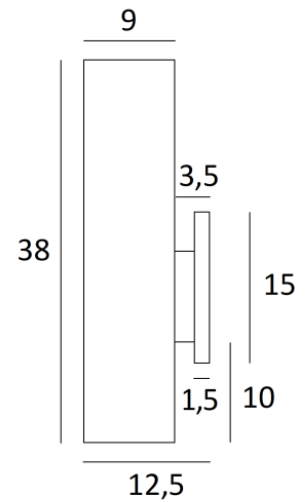

FUERTE 1

FUERTE 1 in light bronze with lampshade in Clouds Köln (fabric from category 5)

FUERTE 1 is a beautiful, long wall light with a round lampshade

FUERTE 1 is fitted with an LED module that diffuses a warm, powerful light over the entire height of the lampshade, creating a warm atmosphere and beautiful light

H38cm L11cm |→12,5cm

BASE : 3,3 x 15 x 1,5cm

TECHNICAL DATA

LED module integrated in the lampshade:

consumption 4,2W brightness 490lm color temperature 2700°K

No driver, this module works directly on 230V

Not dimmable wall light

A fixing plate for the wall box ([plan in PDF](#))

AVAILABLE METAL FINISHES AND CODES

25 - Brushed brass - 1591 025

28 - Light bronze - 1591 028

29 - Brushed bronze - 1591 029

LAMPSHADE : SIZES & CODE

OVALE 11x9 - 11x9 - 38cm