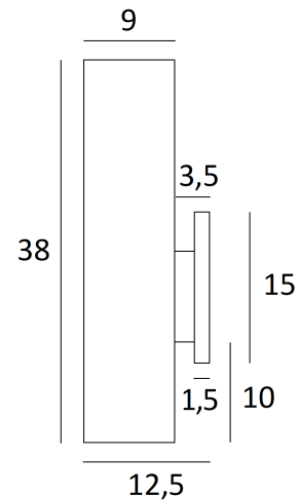

FUERTE 1

FUERTE 1 in light bronze with lampshade in Clouds Köln (fabric from category 5)

FUERTE 1 is a beautiful, long wall light with a round lampshade

FUERTE 1 is fitted with an LED module that diffuses a warm, powerful light over the entire height of the lampshade, creating a warm atmosphere and beautiful light

H38cm L11cm |→12,5cm

BASE : 3,3 x 15 x 1,5cm

TECHNICAL DATA

LED module integrated in the lampshade:

consumption 7,4W brightness 780lm color temperature 2700°K

No driver, this module works directly on 230V

Not dimmable wall light

A fixing plate for the wall box

AVAILABLE METAL FINISHES AND CODES

25 - Brushed brass - 1591 025

28 - Light bronze - 1591 028

29 - Brushed bronze - 1591 029

LAMPSHADE : SIZES & CODE

OVALE 11x9 - 11x9 - 38cm