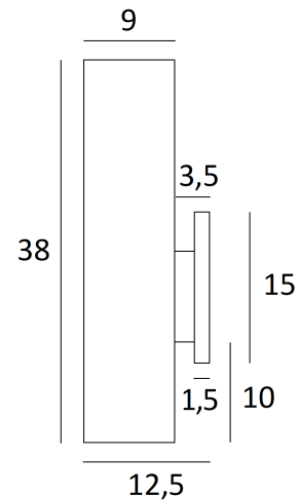

FUERTE 1

FUERTE 1 in light bronze with lampshade in Clouds Köln (fabric from category 5)

FUERTE 1 is a beautiful, long wall light with a round lampshade

FUERTE 1 is fitted with an LED module that diffuses a warm, powerful light over the entire height of the lampshade, creating a warm atmosphere and beautiful light

H38cm L11cm |→12,5cm

BASE : 3,3 x 15 x 1,5cm

TECHNICAL DATA

LED module integrated in the lampshade:

consumption 4,2W brightness 490lm color temperature 2700°K

No driver, this module works directly on 230V

Not dimmable wall light

A fixing plate for the wall box

AVAILABLE METAL FINISHES AND CODES

25 - Brushed brass - 1591 025

28 - Light bronze - 1591 028

29 - Brushed bronze - 1591 029

LAMPSHADE : SIZES & CODE

OVALE 11x9 - 11x9 - 38cm