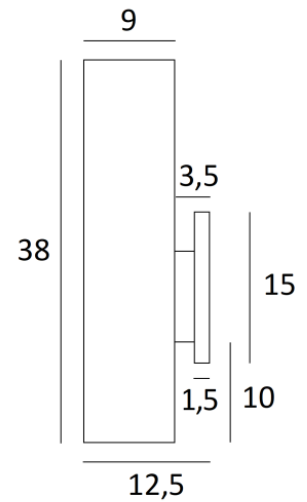

FUERTE 1

FUERTE 1 in light bronze with lampshade in Clouds Köln (fabric from category 5)

FUERTE 1 is a beautiful, long wall light with a round lampshade

FUERTE 1 is fitted with an LED strip that diffuses a warm, powerful light over the entire height of the lampshade, creating a warm atmosphere and beautiful light

H38cm L11cm |→12,5cm

BASE : 3,3 x 15 x 1,5cm

TECHNICAL DATA

LED strip integrated into the lampshade:

consumption 4.2W brightness 450lm colour temperature 2700°K

No converter required, this LED strip operates directly on 230V

Dimming under TRIAC

A fixing plate for the wall box ([plan in PDF](#))

AVAILABLE METAL FINISHES AND CODES

28 - Light bronze - 1591 028

29 - Brushed bronze - 1591 029

LAMPSHADE : SIZES & CODE

OVALE 11x9 - 11x9 - 38cm