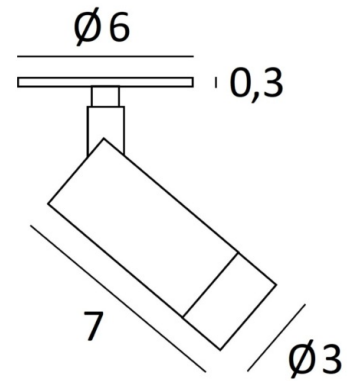

## ALTA o6

ALTA o6 in light bronze. Metal finish code: 28

**ALTA** is an extraordinary spotlight. It's small and efficient, it diffuses a powerful warm light and will add a very contemporary touch to your interior

**ALTA** can be aimed in any direction and its beam can be narrow or wide. With a choice of original, remarkable finishes and a resolutely contemporary design, it dresses a ceiling with elegance and refinement. It is made entirely of solid brass

### OVERALL SIZES

H5,3 → 9,2cm **BASE** : Ø6cm H0,3cm

### TECHNICAL DATA

Visible round plate (Ø6cm) with two clips for fixing

Spotlight on a ball joint that can be adjusted in all directions. Spotlight dimensions: Ø3cm L7cm

Integrated LED: 6,85W 19V 805lm 2700°K CRI 90 SDCM 3 Beam angle 35°