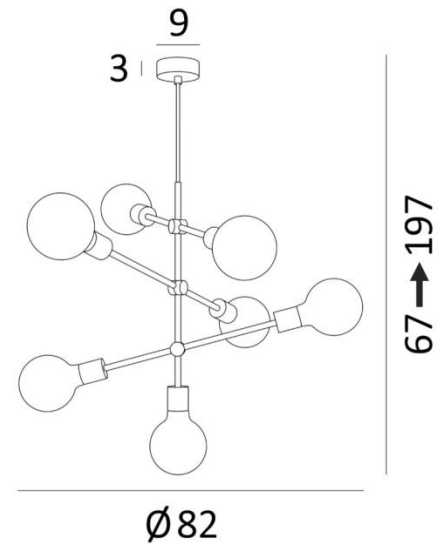

## METEOR 7

METEOR 7 in brushed brass with soft bulbs

**METEOR 7** is a brass suspension with a set of seven large soft bulbs

Traditionally handcrafted by expert coppersmiths, this quality fixture comes in remarkable finishes

### OVERALL SIZES

H67→197cm

Ø82cm

### BASE

Ø9 x 3cm

### TECHNICAL DATA

Seven E27 fittings for soft bulbs

Swivel arms

**LED bulb Soft Ø95mm** : dim code 6860 000 (option)

**LED bulb Soft Ø125mm** : dim code 6861 000 (option)

Dimmable suspension

Suspension adjustable in height