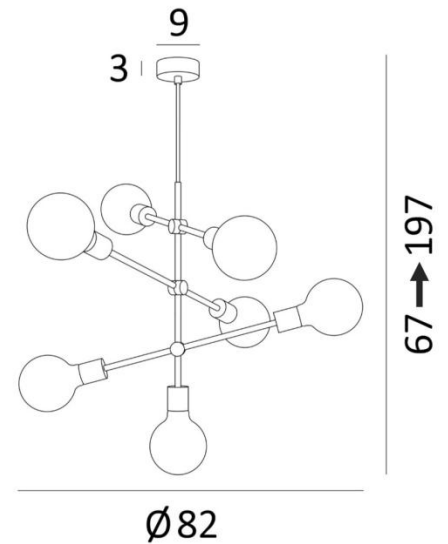

METEOR 7

METEOR 7 in brushed brass with soft bulbs. Metal finish code: 25

METEOR 7 is a brass suspension with a set of seven large soft bulbs

Traditionally handcrafted by brass experts, this quality fixture comes in remarkable finishes

OVERALL SIZES

H67→197cm

Ø82cm

BASE

Ø9 x 3cm

TECHNICAL DATA

Seven E27 fittings for soft bulbs

Swivel arms

LED bulb Soft Ø95mm : dim code 6860 000 (option)

LED bulb Soft Ø125mm : dim code 6861 000 (option)

LED bulb Gold Ø125mm: dim code 6834 000 (option)

Dimmable suspension

Suspension adjustable in height

On request : a longer suspension tube