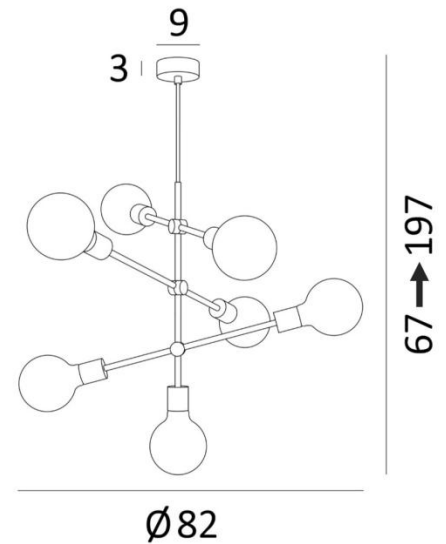

METEOR 7

METEOR 7 in brushed brass with soft bulbs. Metal finish code: 25

METEOR 7 is a brass suspension with a set of seven large soft bulbs

Traditionally handcrafted by brass experts, this quality fixture comes in remarkable finishes

OVERALL SIZES

H67→197cm

Ø82cm

BASE

Ø9 x 3cm

TECHNICAL DATA

Seven E27 fittings for soft bulbs

Swivel arms

LED bulb Soft Ø95mm : dim code 6860 000 (option)

LED bulb Soft Ø125mm : dim code 6861 000 (option)

LED bulb Gold Ø125mm: dim code 6834 000 (option)

Dimmable suspension

Suspension adjustable in height

On request : a longer suspension tube