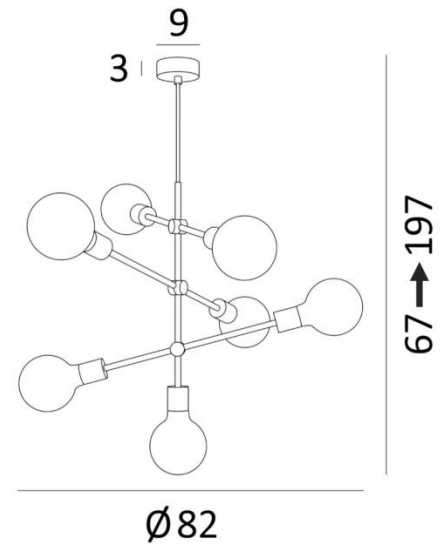

METEOR 7

METEOR 7 in brushed brass with soft bulbs

METEOR 7 is a brass suspension with a set of seven large soft bulbs

Traditionally handcrafted by expert coppersmiths, this quality fixture comes in remarkable finishes

OVERALL SIZES

H67→197cm

Ø82cm

BASE

Ø9 x 3cm

TECHNICAL DATA

Seven E27 fittings for soft bulbs

Swivel arms

LED bulb Soft Ø95mm : dim code 6860 000 (option)

LED bulb Soft Ø125mm : dim code 6861 000 (option)

Dimmable suspension

Suspension adjustable in height

On request : a longer suspension tube

A fixing plate for the ceiling base ([plan in PDF](#))