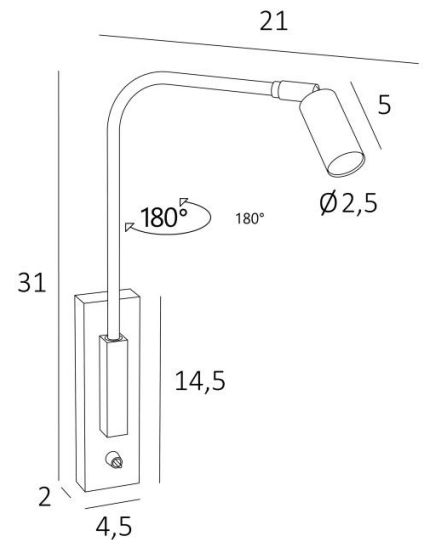

DELOS

DELOS in brushed bronze. Metal finish code : 29

DELOS is a minimalist reading light with an adjustable spotlight mounted on a articulated tube
Efficient, thanks to the integrated LED bulb in the spotlight, it diffuses a warm and concentrated light
A must in the bedroom, the reading light to be placed next to the bed allows you to read without disturbing your partner

OVERALL SIZES

H31cm |→ 21cm

BASE

4,5 x 14,5 x 2cm

TECHNICAL DATA

Integrated power LED in the spotlight :
consumption 1W brightness 119lm color temperature 2700°K

Driver : 14-230V 50-60HZ 350mA

Not dimmable wall light

A swivel tube

The spotlight can be directed to all directions

Spotlight dimensions : L5cm Ø2,5cm

Toggle switch on the box

A fixing plate for the wall box ([plan in PDF](#))

AVAILABLE METAL FINISHES AND CODES