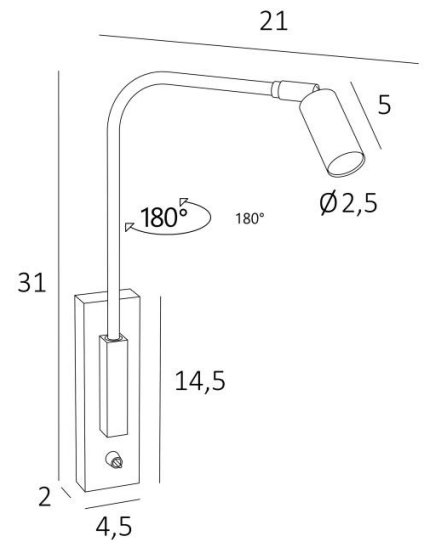

DELOS

DELOS in brushed bronze. Metal finish code : 29

**DELOS** is a minimalist reading light with an adjustable spotlight mounted on a articulated tube  
Efficient, thanks to the integrated LED bulb in the spotlight, it diffuses a warm and concentrated light  
A must in the bedroom, the reading light to be placed next to the bed allows you to read without disturbing your partner

#### OVERALL SIZES

H31cm |→ 21cm

#### BASE

4,5 x 14,5 x 2cm

Spotlight dimensions : L5cm Ø2,5cm

Toggle switch on the box

A fixing plate for the wall box ([plan in PDF](#))

**OPTIONS:** Push buttons for home automation system

**OPTIONS:** CE socket outlet, USB port, USB-C port