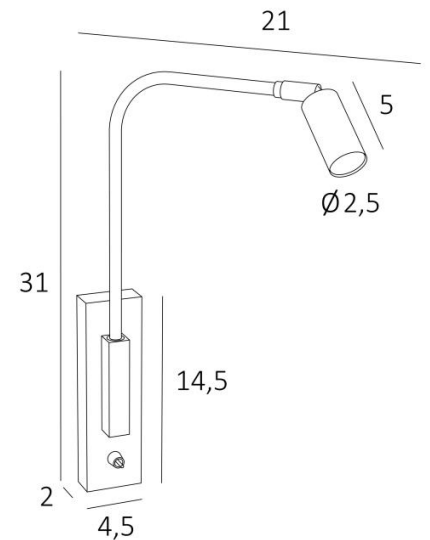

DELOS

DELOS in brushed bronze. Metal finish code : 29

**DELOS** is a minimalist reading light with an adjustable spotlight mounted on a articulated tube  
Efficient, thanks to the integrated LED bulb in the spotlight, it diffuses a warm and concentrated light  
A must in the bedroom, the reading light to be placed next to the bed allows you to read without disturbing your partner

#### OVERALL SIZES

H31cm |→ 21cm

#### BASE

4,5 x 14,5 x 2cm

Spotlight dimensions : L5cm Ø2,5cm

Toggle switch on the box

A fixing plate for the wall box ([plan in PDF](#))