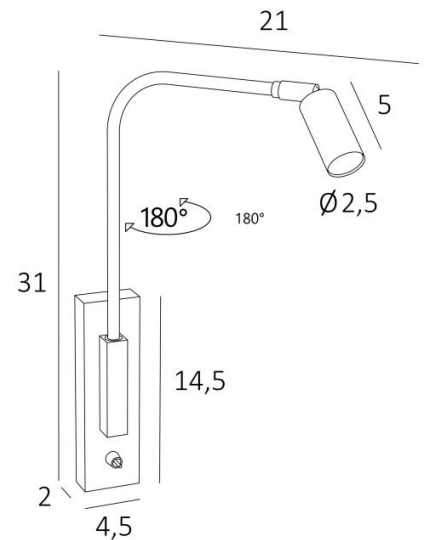

DELOS

DELOS in brushed bronze. Metal finish code : 29

DELOS is a minimalist reading light with an adjustable spotlight mounted on a articulated tube
Efficient, thanks to the integrated LED bulb in the spotlight, it diffuses a warm and concentrated light
A must in the bedroom, the reading light to be placed next to the bed allows you to read without disturbing your partner

OVERALL SIZES

H31cm |→ 21cm

BASE

4,5 x 14,5 x 2cm

TECHNICAL DATA

Integrated power LED in the spotlight:

consumption 1W brightness 119lm colour temperature 2700°K 25° beam angle

Driver : 14-230V 50-60HZ 350mA

Not dimmable wall light

A swivel tube. The spotlight can be directed to all directions

Spotlight dimensions: L5cm Ø2,5cm

Toggle switch on the box

A fixing plate for the wall box ([plan in PDF](#))

AVAILABLE METAL FINISHES AND CODES