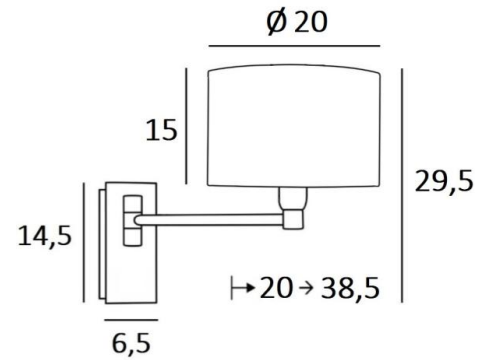

SOKARIS -SW cyl20

SOKARIS +SW in brushed bronze with lampshade in Tilia Amadou (fabric from category 5)