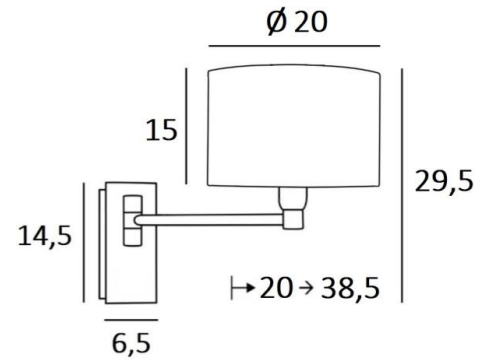

SOKARIS -SW cyl20

SOKARIS is a wall light with single mobile arm and a round cylindrical lampshade

Perfect as wall light for a bedroom

For her lampshade, which will create a warm atmosphere and a beautiful luminosity, we propose you to choose between many materials and colors. This will allow you to better integrate this elegant and robuste wall light in your decoration

This model exists with or without switch, or with a double articulated arm

OVERALL SIZES

H29,5cm L20cm |→20-38,5cm

BASE

Plate : 6,5 x 14,5cm

Box : 4,5 x 12,5 x 2cm

TECHNICAL DATA

One E14 fitting with ring

Dimmable wall light

Wall light with single arm movable through 180°

A fixing plate for the wall box ([plan in PDF](#))

AVAILABLE METAL FINISHES AND CODES

28 - Light bronze - 1163 028

29 - Brushed bronze - 1163 029

LAMPSHADE : SIZES & CODE

Ø20 - 20 - 15cm

Code: 1206 + fabric code

We propose more than 150 materials/colors for lampshades.