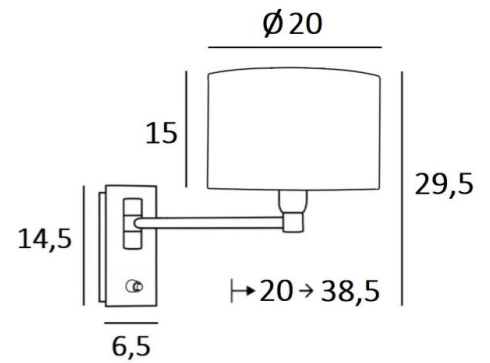

SOKARIS +SW cyl120

SOKARIS +SW in brushed bronze with lampshade in Parma Régliste (fabric from category 4)