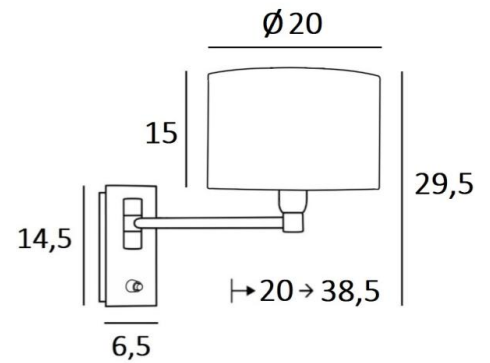

SOKARIS +SW cyl120

SOKARIS is a wall light with single mobile arm and a round cylindrical lampshade

Perfect as wall light for a bedroom

For her lampshade, which will create a warm atmosphere and a beautiful luminosity, we propose you to choose between many materials and colors. This will allow you to better integrate this elegant and robuste wall light in your decoration

This model exists without switch or with a double articulated arm

OVERALL SIZES

H29,5cm L20cm |→20-38,5cm

BASE

Plate : 6,5 x 14,5cm

Box : 4,5 x 12,5 x 2cm

TECHNICAL DATA

One E14 fitting with ring

Dimmable wall light

Wall light with single arm movable through 180°

A push switch on the box

A fixing plate for the wall box ([plan in PDF](#))

AVAILABLE METAL FINISHES AND CODES

28 - Light bronze - 1164 028

29 - Brushed bronze - 1164 029

LAMPSHADE : SIZES & CODE

Ø20 - 20 - 15cm

Code: 1206 + fabric code

We propose more than 150 materials/colors for lampshades.

LIGHTING COLLECTION