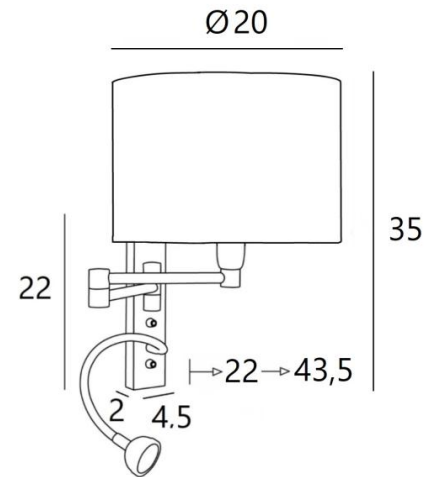

## AHMES cyl20

AHMES in brushed bronze with lampshade in Parma Régisse (fabric from category 4)

**AHMES cyl** is a wall light with a round cylindrical lampshade and reading light to be placed near a bed. The double articulated arm has an E14 fitting with a ring to fix a lampshade. The reading light consists of a flexible with a LED spotlight that emits a warm and concentrated light. This wall light is equipped with two switches that control the lampshade and the reading light separately, allowing you to choose between soft- or reading light. For the lampshade, which will create a warm atmosphere and a beautiful brightness, we offer you a choice of many shapes, materials and colors. So you can better integrate this elegant wall light in your decoration. This high-quality fixture, traditionally made of solid brass, is enriched with beautiful finishes.

### OVERALL SIZES

H35cm L20cm |→22→43,5cm

**BASE:** 4,5 x 22 x 2cm

### TECHNICAL DATA

**E14 fitting** with ring on a double articulated arm, controlled by a toggle switch

**LED-spotlight** on a 30cm flex, controlled by a toggle switch

The spotlight can be directed to all directions. Dimensions : Ø4cm H2,4cm

### LAMPSHADE : SIZES & CODE

Ø20 - 20 - 15cm

Code: 4283 + fabric code

We propose more than 180 fabrics/materials/colors for lampshades

**LIGHTING COLLECTION**