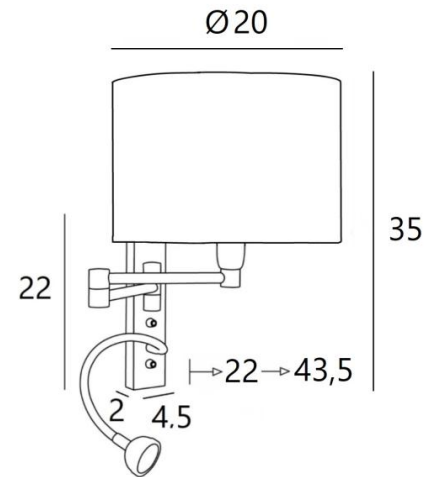

AHMES cyl20

AHMES in brushed bronze with lampshade in Parma Régisse (fabric from category 4)

AHMES cyl is a wall light with a round cylindrical lampshade and reading light to be placed near a bed. The double articulated arm has an E14 fitting with a ring to fix a lampshade. The reading light consists of a flexible with a LED spotlight that emits a warm and concentrated light. This wall light is equipped with two switches that control the lampshade and the reading light separately, allowing you to choose between soft- or reading light. For the lampshade, which will create a warm atmosphere and a beautiful brightness, we offer you a choice of many shapes, materials and colors. So you can better integrate this elegant wall light in your decoration. This high-quality fixture, traditionally made of solid brass, is enriched with beautiful finishes.

OVERALL SIZES

H35cm L20cm |→22→43,5cm

BASE: 4,5 x 22 x 2cm

TECHNICAL DATA

E14 fitting with ring on a double articulated arm, controlled by a toggle switch

LED-spotlight on a 30cm flex, controlled by a toggle switch

The spotlight can be directed to all directions. Dimensions: Ø4cm H2,4cm

LED: 1W 119lm 2700°K **Driver:** 14-230V 50-60HZ 350mA

A fixing plate for the wall box ([plan in PDF](#))

OPTIONS: Push buttons for home automation system

LAMPSHADE : SIZES & CODE

Ø20 - 20 - 15cm

Code: 4283 + fabric code

We propose more than 180 fabrics/materials/colors for lampshades

LIGHTING COLLECTION