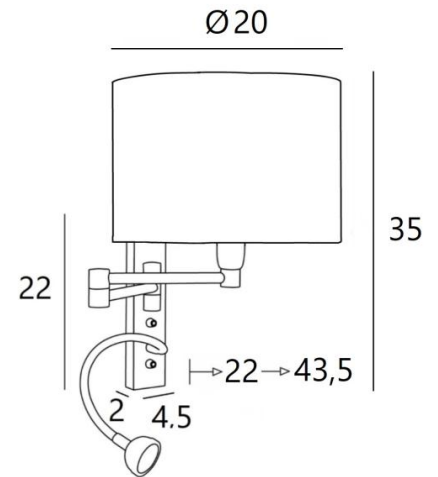

AHMES cyl20

AHMES in brushed bronze with lampshade in Parma Régisse (fabric from category 4)

AHMES cyl is a wall light with a round cylindrical lampshade and reading light to be placed near a bed. The double articulated arm has an E14 fitting with a ring to fix a lampshade. The reading light consists of a flexible with a LED spotlight that emits a warm and concentrated light. This wall light is equipped with two switches that control the lampshade and the reading light separately, allowing you to choose between soft- or reading light. For the lampshade, which will create a warm atmosphere and a beautiful brightness, we offer you a choice of many shapes, materials and colors. So you can better integrate this elegant wall light in your decoration. This high-quality fixture, traditionally made of solid brass, is enriched with beautiful finishes.

OVERALL SIZES

H35cm L20cm |→22→43,5cm

BASE: 4,5 x 22 x 2cm

TECHNICAL DATA

E14 fitting with ring on a double articulated arm, controlled by a toggle switch

LED-spotlight on a 30cm flex, controlled by a toggle switch

The spotlight can be directed to all directions. Dimensions : Ø4cm H2,4cm

LED : 1W 119lm 2700°K **Driver :** 14-230V 50-60HZ 350mA

Push buttons for home automation system (Options)

CE socket outlet and/or USB port and/or USB-C port (Options)

LAMPSHADE : SIZES & CODE

Ø20 - 20 - 15cm

Code: 4283 + fabric code

We propose more than 150 materials/colors for lampshades.

LIGHTING COLLECTION