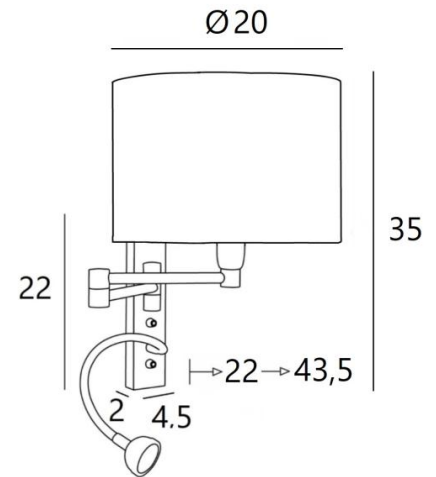

AHMES cyl20

AHMES in brushed bronze with lampshade in Parma Régisse (fabric from category 4)

AHMES cyl is a wall light with a round cylindrical lampshade and reading light to be placed near a bed. The double articulated arm has an E14 fitting with a ring to fix a lampshade. The reading light consists of a flexible with a LED spotlight that emits a warm and concentrated light. This wall light is equipped with two switches that control the lampshade and the reading light separately, allowing you to choose between soft- or reading light. For the lampshade, which will create a warm atmosphere and a beautiful brightness, we offer you a choice of many shapes, materials and colors. So you can better integrate this elegant wall light in your decoration. This high-quality fixture, traditionally made of solid brass, is enriched with beautiful finishes.

OVERALL SIZES

H35cm L20cm |→22→43,5cm

BASE: 4,5 x 22 x 2cm

TECHNICAL DATA

E14 fitting with ring on a double articulated arm, controlled by a toggle switch

LED-spotlight on a 30cm flex, controlled by a toggle switch

The spotlight can be directed to all directions. Dimensions : Ø4cm H2,4cm

LED : 1W 119lm 2700°K **Driver :** 14-230V 50-60HZ 350mA

Push buttons for home automation system (Options)

CE socket outlet and/or USB port and/or USB-C port (Options)

LAMPSHADE : SIZES & CODE

Ø20 - 20 - 15cm

Code: 4283 + fabric code

We propose more than 180 fabrics/materials/colors for lampshades