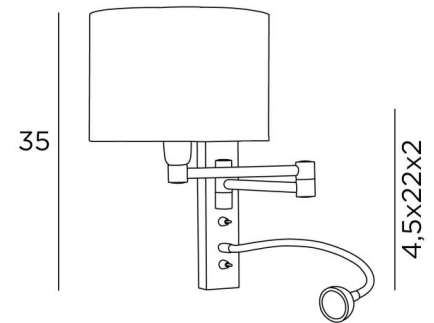

AHMES cyl20

AHMES in brushed bronze with lampshade in Parma Régisse (fabric from category 4)

AHMES cyl is a wall light with a round cylindrical lampshade and reading light to be placed near a bed. The double articulated arm has an E14 fitting with a ring to fix a lampshade. The reading light consists of a flexible with a LED spotlight that emits a warm and concentrated light. This wall light is equipped with two switches that control the lampshade and the reading light separately, allowing you to choose between soft- or reading light. For the lampshade, which will create a warm atmosphere and a beautiful brightness, we offer you a choice of many shapes, materials and colors. So you can better integrate this elegant wall light in your decoration. This high-quality fixture, traditionally made of solid brass, is enriched with beautiful finishes.

OVERALL SIZES

H35cm L20cm |→20→43,5cm

BASE: 4,5 x 22 x 2cm

TECHNICAL DATA

E14 fitting with ring on a double articulated arm, controlled by a toggle switch

LED-spotlight on a 30cm flex, controlled by a toggle switch

The spotlight can be directed to all directions. Dimensions : Ø4cm H2,4cm

LED : 1W 119lm 2700°K **Driver :** 14-230V 50-60HZ 350mA

Push buttons for home automation system (Options)

CE socket outlet and/or USB port and/or USB-C port (Options)

LAMPSHADE : SIZES & CODE

Ø20 - 20 - 15cm

Code: 1206 + fabric code

We propose more than 150 materials/colors for lampshades.