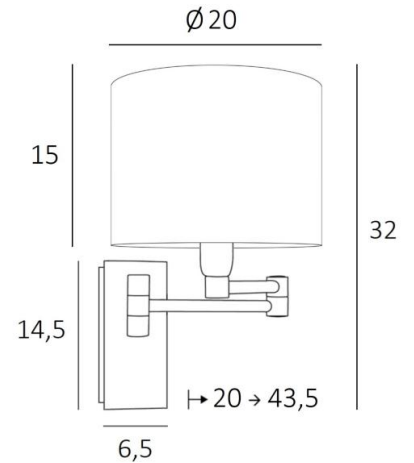

AHMOSIS -SW cyl20

AHMOSIS -SW in brushed bronze with lampshade Parma Régisse (fabric from category 4)

With its double articulated arm, which allows the light dimmed by the lampshade to be brought closer together, **AHMOSIS** is certainly the most functional wall light to be installed in a bedroom next to a bed. For its round cylindrical lampshade, which will create a warm atmosphere and a beautiful luminosity, we propose you to choose between many materials and colors. This will allow you to better integrate this elegant and sturdy wall light in your decoration. This model is available without a switch.

OVERALL SIZES

H32cm L20cm |→20-43,5cm

BASE

Plate : 6,5 x 14,5cm Box : 4,5 x 12,5 x 2cm

TECHNICAL DATA

One E14 fitting with ring
Double arm, 180° adjustable
Dimmable wall light
A fixing plate for the wall box ([plan in PDF](#))

Ø20 - 20 - 15cm

Code: 4283 + fabric code

We propose more than 180 fabrics/materials/colors for lampshades