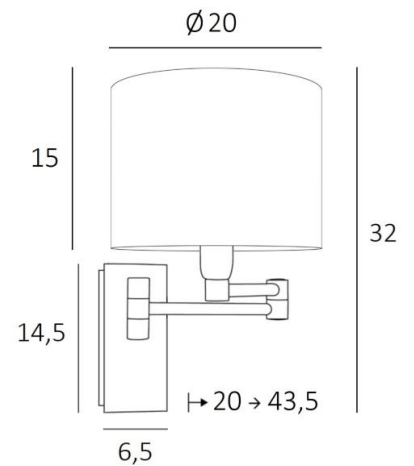

AHMOSIS -SW cyl20

AHMOSIS -SW in brushed bronze with lampshade Parma Régisse (fabric from category 4)

With its double articulated arm, which allows the light dimmed by the lampshade to be brought closer together, **AHMOSIS** is certainly the most functional wall light to be installed in a bedroom next to a bed. For its round cylindrical lampshade, which will create a warm atmosphere and a beautiful luminosity, we propose you to choose between many materials and colors. This will allow you to better integrate this elegant and sturdy wall light in your decoration. This model is available without a switch.

OVERALL SIZES

H32cm L20cm |→20-43,5cm

BASE

Plate : 6,5 x 14,5cm Box : 4,5 x 12,5 x 2cm

TECHNICAL DATA

One E14 fitting with ring
Double arm, 180° adjustable
Dimmable wall light
A fixing plate for the wall box ([plan in PDF](#))

Ø20 - 20 - 15cm

Code: 4283 + fabric code

We propose more than 180 fabrics/materials/colors for lampshades