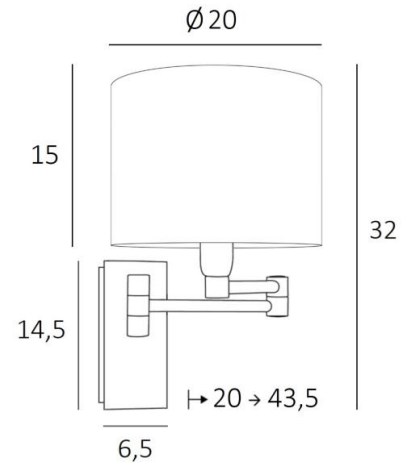

AHMOSIS -SW cyl20

AHMOSIS -SW in brushed bronze with lampshade Parma Régisse (fabric from category 4)

With its double articulated arm, which allows the light dimmed by the lampshade to be brought closer together, **AHMOSIS** is certainly the most functional wall light to be installed in a bedroom next to a bed. For its round cylindrical lampshade, which will create a warm atmosphere and a beautiful luminosity, we propose you to choose between many materials and colors. This will allow you to better integrate this elegant and sturdy wall light in your decoration. This model is available without a switch.

OVERALL SIZES

H32cm L20cm |→20-43,5cm

BASE

Plate : 6,5 x 14,5cm Box : 4,5 x 12,5 x 2cm

TECHNICAL DATA

One E14 fitting with ring
Double arm, 180° adjustable
Dimmable wall light
A fixing plate for the wall box ([plan in PDF](#))

Ø20 - 20 - 15cm

Code: 4283 + fabric code

We propose more than 150 materials/colors for lampshades.