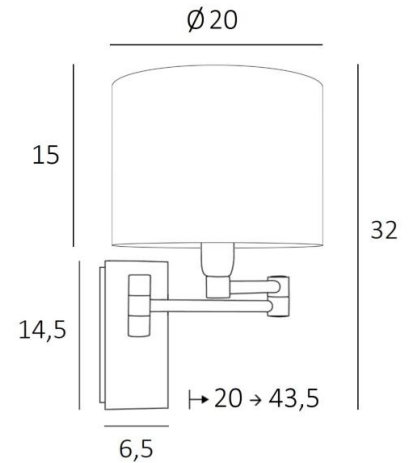

AHMOSIS -SW cyl20

AHMOSIS -SW in brushed bronze with lampshade Parma Régisse (fabric from category 4)

With its double articulated arm, which allows the light dimmed by the lampshade to be brought closer together, **AHMOSIS** is certainly the most functional wall light to be installed in a bedroom next to a bed. For its round cylindrical lampshade, which will create a warm atmosphere and a beautiful luminosity, we propose you to choose between many materials and colors. This will allow you to better integrate this elegant and sturdy wall light in your decoration. This model is available without a switch.

OVERALL SIZES

H32cm L20cm |→20-43,5cm

BASE

Plate : 6,5 x 14,5cm Box : 4,5 x 12,5 x 2cm

TECHNICAL DATA

One E14 fitting with ring
Double arm, 180° adjustable
Dimmable wall light
A fixing plate for the wall box ([plan in PDF](#))