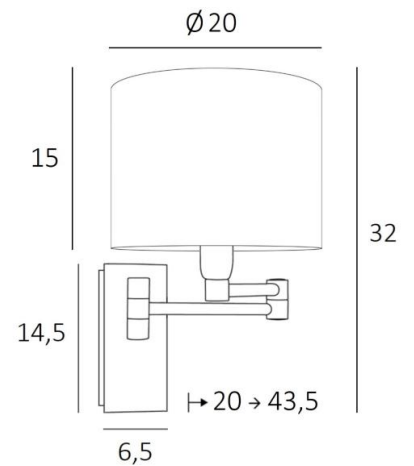

## AHMOSIS -SW cyl20

AHMOSIS -SW in brushed bronze with lampshade Parma Régisse (fabric from category 4)

With its double articulated arm, which allows the light dimmed by the lampshade to be brought closer together, **AHMOSIS** is certainly the most functional wall light to be installed in a bedroom next to a bed. For its round cylindrical lampshade, which will create a warm atmosphere and a beautiful luminosity, we propose you to choose between many materials and colors. This will allow you to better integrate this elegant and sturdy wall light in your decoration. This model is available without a switch.

### OVERALL SIZES

H32cm L20cm |→20-43,5cm

### BASE

Plate : 6,5 x 14,5cm    Box : 4,5 x 12,5 x 2cm

### LAMPSHADE : SIZES & CODE

Ø20 - 20 - 15cm

Code: 4283 + fabric code

We propose more than 180 fabrics/materials/colors for lampshades