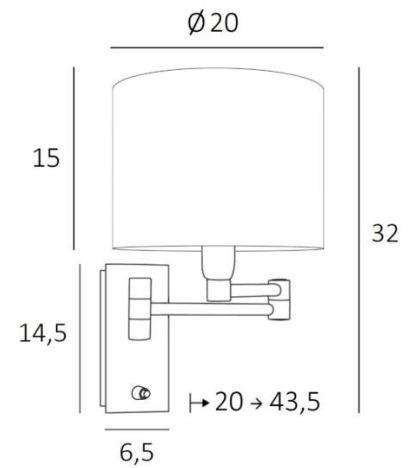

## AHMOSIS +SW cyl20

AHMOSIS +SW in brushed bronze with lampshade in Tilia Amadou (fabric from category 5)

With its double articulated arm, which allows the light dimmed by the lampshade to be brought closer together, **AHMOSIS** is certainly the most functional wall light to be installed in a bedroom next to a bed. For its round cylindrical lampshade, which will create a warm atmosphere and a beautiful luminosity, we propose you to choose between many materials and colors. This will allow you to better integrate this elegant and sturdy wall light in your decoration. This model is available with or without switch.

### OVERALL SIZES

H32cm L20cm |→20-43,5cm

### BASE

Plate : 6,5 x 14,5cm    Box : 4,5 x 12,5 x 2cm

### LAMP SHADE : SIZES & CODE

Ø20 - 20 - 15cm

Code: 4283 + fabric code

We propose more than 180 fabrics/materials/colors for lampshades

**LIGHTING COLLECTION**