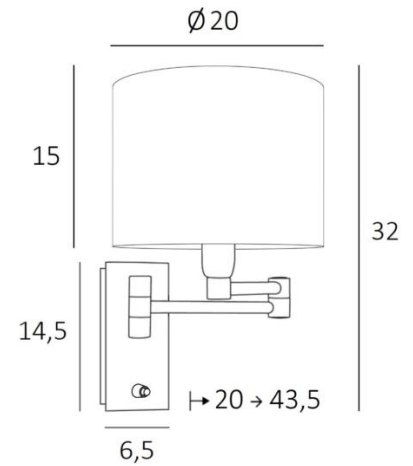

AHMOSIS +SW cyl20

AHMOSIS +SW in brushed bronze with lampshade in Tilia Amadou (fabric from category 5)

With its double articulated arm, which allows the light dimmed by the lampshade to be brought closer together, **AHMOSIS** is certainly the most functional wall light to be installed in a bedroom next to a bed. For its round cylindrical lampshade, which will create a warm atmosphere and a beautiful luminosity, we propose you to choose between many materials and colors. This will allow you to better integrate this elegant and sturdy wall light in your decoration. This model is available with or without switch.

OVERALL SIZES

H32cm L20cm |→20-43,5cm

BASE

Plate : 6,5 x 14,5cm Box : 4,5 x 12,5 x 2cm

TECHNICAL DATA

One E14 fitting with ring
Double arm, 180° adjustable
Dimmable wall light
A push switch on the box
A fixing plate for the wall box ([plan in PDF](#))