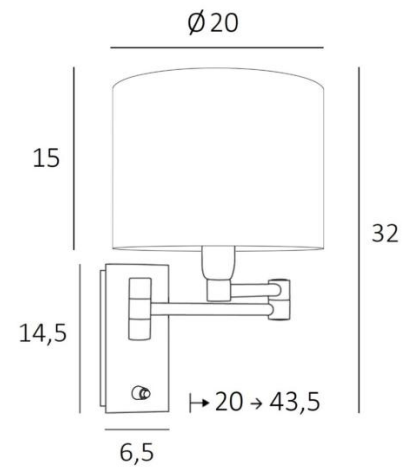

AHMOSIS +SW cyl20

AHMOSIS +SW in brushed bronze with lampshade in Tilia Amadou (fabric from category 5)

With its double articulated arm, which allows the light dimmed by the lampshade to be brought closer together, **AHMOSIS** is certainly the most functional wall light to be installed in a bedroom next to a bed. For its round cylindrical lampshade, which will create a warm atmosphere and a beautiful luminosity, we propose you to choose between many materials and colors. This will allow you to better integrate this elegant and sturdy wall light in your decoration. This model is available with or without switch.

OVERALL SIZES

H32cm L20cm |→20-43,5cm

BASE

Plate : 6,5 x 14,5cm Box : 4,5 x 12,5 x 2cm

TECHNICAL DATA

One E14 fitting with ring
Double arm, 180° adjustable
Dimmable wall light
A push switch on the box
A fixing plate for the wall box ([plan in PDF](#))