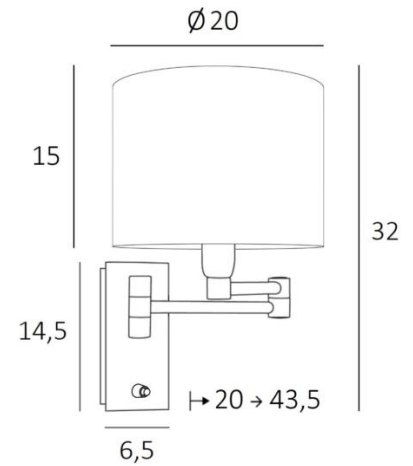

AHMOSIS +SW cyl20

AHMOSIS +SW in brushed bronze with lampshade in Tilia Amadou (fabric from category 5)

With its double articulated arm, which allows the light dimmed by the lampshade to be brought closer together, **AHMOSIS** is certainly the most functional wall light to be installed in a bedroom next to a bed. For its round cylindrical lampshade, which will create a warm atmosphere and a beautiful luminosity, we propose you to choose between many materials and colors. This will allow you to better integrate this elegant and sturdy wall light in your decoration. This model is available with or without switch.

OVERALL SIZES

H32cm L20cm |→20-43,5cm

BASE

Plate : 6,5 x 14,5cm Box : 4,5 x 12,5 x 2cm

TECHNICAL DATA

One E14 fitting with ring
Double arm, 180° adjustable
Dimmable wall light
A push switch on the box
A fixing plate for the wall box ([plan in PDF](#))

Ø20 - 20 - 15cm

Code: 1206 + fabric code

We propose more than 150 materials/colors for lampshades.