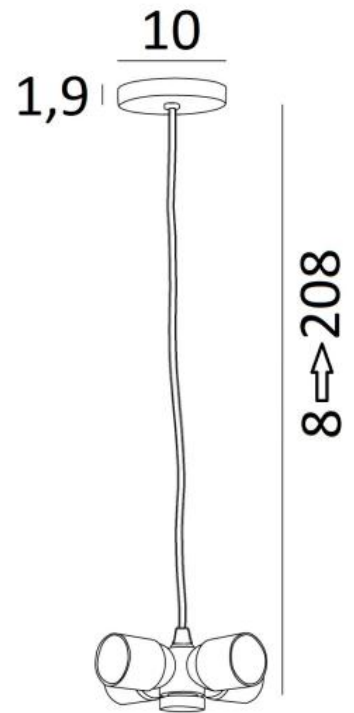

## SUSPENSION o NOURRICE

SUSPENSION o NOURRICE in brushed bronze

To place a lampshade on the ceiling or to suspend it, we offer a wide range of ceiling lights or suspensions

**SUSPENSION o NOURRICE** is a suspension where the lampshade is fixed to a NOURRICE (four E27 fittings) by a clamping screw. A PVC cable, adjustable at the time of installation, connect the NOURRICE to the round ceiling base

### OVERALL SIZES

Ø10cm H8→208cm

**BASE** : Ø10 x 1,9cm

### BASE

Ø10 x 1,9cm

### TECHNICAL DATA

Four E27 fittings mounted on a *NOURRICE*

A screw (Ø35mm) to fix the lampshade to the bottom of the *NOURRICE*

Dimmable suspension

One PVC cable 2m with traction stop

The color of the cable matches the requested finish