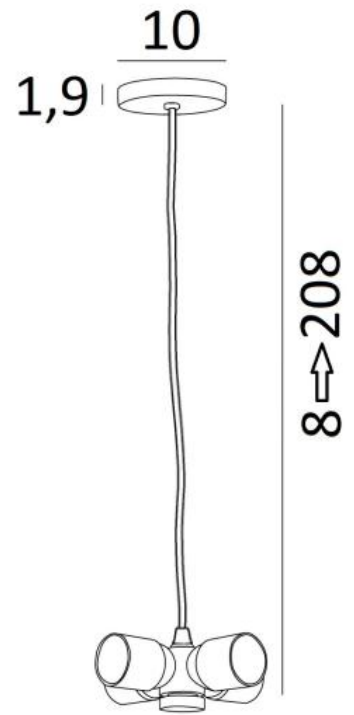

SUSPENSION o NOURRICE

SUSPENSION o NOURRICE in brushed bronze

To place a lampshade on the ceiling or to suspend it, we offer a wide range of ceiling lights or suspensions

SUSPENSION o NOURRICE is a suspension where the lampshade is fixed to a NOURRICE (four E27 fittings) by a clamping screw. A PVC cable, adjustable at the time of installation, connect the NOURRICE to the round ceiling base

Lampshades are provided for this suspension. They are made with a special attachment for placement on the NOURRICE. See our range of [LAMP SHADES TO HANG](#)

OVERALL SIZES

Ø10cm H8→208cm

BASE : Ø10 x 1,9cm

BASE

Ø10 x 1,9cm

TECHNICAL DATA

Four E27 fittings mounted on a *NOURRICE*

A screw (Ø35mm) to fix the lampshade to the bottom of the *NOURRICE*

Dimmable suspension

One PVC cable 2m with traction stop

The color of the cable matches the requested finish