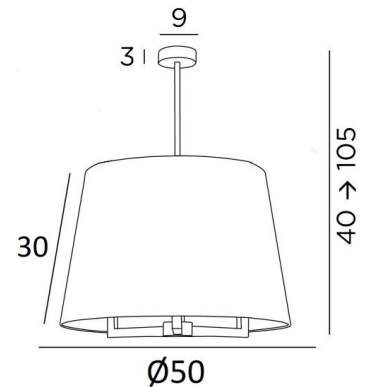

TOURAH 3 LARGE Ø50

TOURAH 3 LARGE in brushed bronze with round lampshade Ø50cm in Lin Moscou (fabric from category 2)

TOURAH 3 LARGE Ø50 is a magnificent suspension light with a round conical lampshade of 50cm in diameter

The suspension is adjustable in height, dimmable and can be placed above a table, in a hall, in a living room or in a bedroom. He is available in different sizes and with different lampshades

OVERALL SIZES

H40→105cm Ø50cm

BASE : Ø9 x 3cm

TECHNICAL DATA

Three E27 fittings

Dimmable suspension

Suspension adjustable in height during the installation

On request : a longer suspension tube

On request, the suspension can be supplied with hook and pavillon to replace an old luster