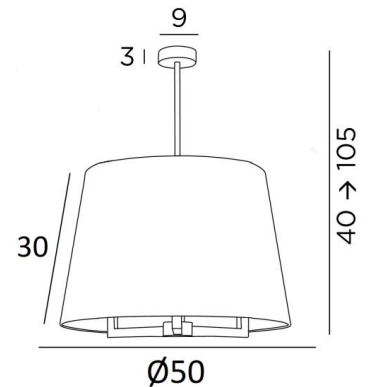

TOURAH 3 LARGE ø50

TOURAH 3 LARGE in brushed bronze with round lampshade Ø50cm in Lin Moscou (fabric from category 2)

TOURAH 3 LARGE ø50 is a magnificent suspension light with a round conical lampshade of 50cm in diameter

The suspension is adjustable in height, dimmable and can be placed above a table, in a hall, in a living room or in a bedroom. He is available in different sizes and with different lampshades

OVERALL SIZES

H40→105cm Ø50cm

BASE : Ø9 x 3cm

TECHNICAL DATA

Three E27 fittings

Dimmable suspension

Suspension adjustable in height during the installation

On request : a longer suspension tube

On request, the suspension can be supplied with hook and pavillon to replace an old luster