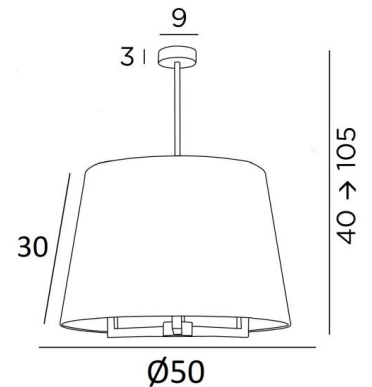

TOURAH 3 LARGE Ø50

TOURAH 3 LARGE in brushed bronze with round lampshade Ø50cm in Lin Moscou (fabric from category 2)

TOURAH 3 LARGE Ø50 is a magnificent suspension light with a round conical lampshade of 50cm in diameter

The suspension is adjustable in height, dimmable and can be placed above a table, in a hall, in a living room or in a bedroom. He is available in different sizes and with different lampshades

OVERALL SIZES

H40→105cm Ø50cm

BASE

Ø9 x 3cm

TECHNICAL DATA

Three E27 fittings

Dimmable suspension

Suspension adjustable in height during the installation

On request : a longer suspension tube

29 - Brushed bronze - 4187 029

LAMPSHADE : SIZES & CODE

Ø40 - 50 - 30cm

Code: 4185 + fabric code

We propose more than 150 materials/colors for lampshades.

LIGHTING COLLECTION