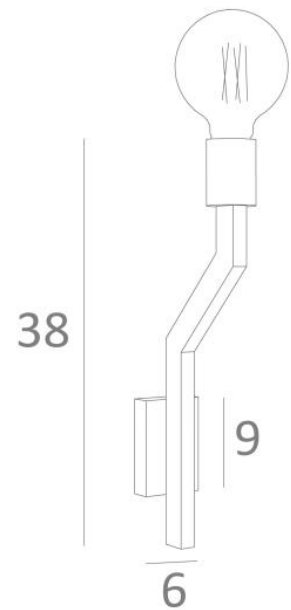

LECCE L

LECCE L in brushed bronze with a decorative gold bulb Ø125mm

LECCE L is a wall light for placing only one decorative bulb

She completes an already installed suspension with decorative bulbs

Another model, with a ring on the fitting, is available for placing a **KERMA structure** or a traditional lampshade, see [LECCE](#)

OVERALL SIZES

H38cm L6cm |→10cm

BASE : 6 x 9 x 2,1cm

TECHNICAL DATA

One E27 fitting with ring

LED bulb Gold Ø125mm dim code 6834 000 (option)

Dimmable wall light

A fixing plate for the wall box ([plan in PDF](#))