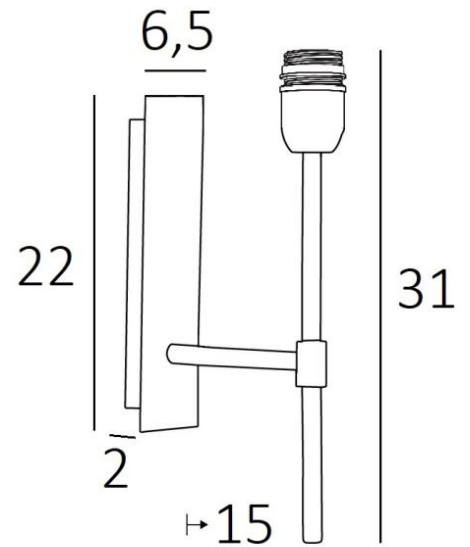

## NECTANEBO 2

NECTANEBO 2 in light bronze without lampshade. Metal finish code: 28

**NECTANEBO 2** is a large wall light for placing a lampshade

Its classic appearance has been revised to give her a modern and contemporary touch. Its sober and simple design is no stranger to this metamorphosis which brings her presence and harmony

### OVERALL SIZES

H31cm L6,5cm |→15cm

### BASE

Plate : 6,5 x 22cm

Box : 4,5 x 19 x 2cm

### TECHNICAL DATA

One E27 fitting with ring

Dimmable wall light

A fixing plate for the wall box ([plan in PDF](#))