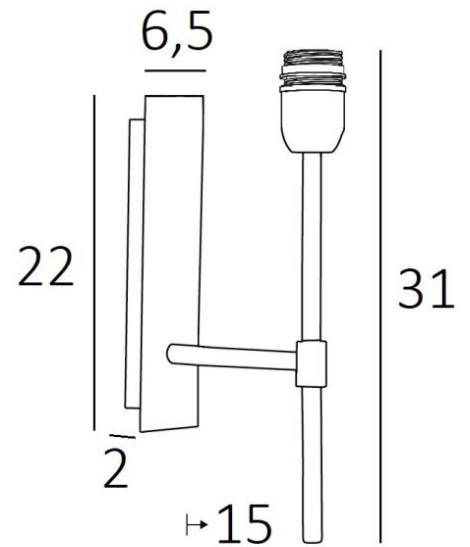

NECTANEBO 2

NECTANEBO 2 in light bronze without lampshade. Metal finish code: 28

NECTANEBO 2 is a large wall light for placing a lampshade

Its classic appearance has been revised to give her a modern and contemporary touch. Its sober and simple design is no stranger to this metamorphosis which brings her presence and harmony

There is a smaller model, see [NECTANEBO 1](#)

OVERALL SIZES

H31cm L6,5cm |→15cm

BASE

Plate : 6,5 x 22cm

Box : 4,5 x 19 x 2cm

TECHNICAL DATA

One E27 fitting with ring

Dimmable wall light

A fixing plate for the wall box ([plan in PDF](#))

AVAILABLE METAL FINISHES AND CODES

28 - Light bronze - 1136 028

29 - Brushed bronze - 1136 029

33 - Brushed nickel - 1136 033