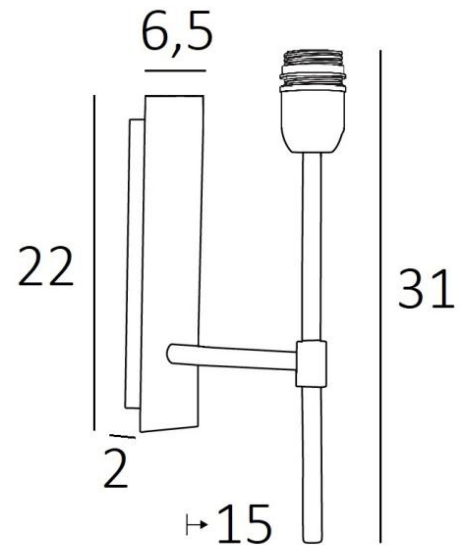

NECTANEBO 2

NECTANEBO 2 in light bronze without lampshade. Metal finish code: 28

NECTANEBO 2 is a large wall light for placing a lampshade

Its classic appearance has been revised to give her a modern and contemporary touch. Its sober and simple design is no stranger to this metamorphosis which brings her presence and harmony

There is a smaller model, see [NECTANEBO 1](#)

OVERALL SIZES

H31cm L6,5cm |→15cm

BASE

Plate : 6,5 x 22cm

Box : 4,5 x 19 x 2cm

TECHNICAL DATA

One E27 fitting with ring

Dimmable wall light

A fixing plate for the wall box ([plan in PDF](#))

AVAILABLE METAL FINISHES AND CODES

28 - Light bronze - 1136 028

29 - Brushed bronze - 1136 029

32 - Brushed chrome - 1136 032