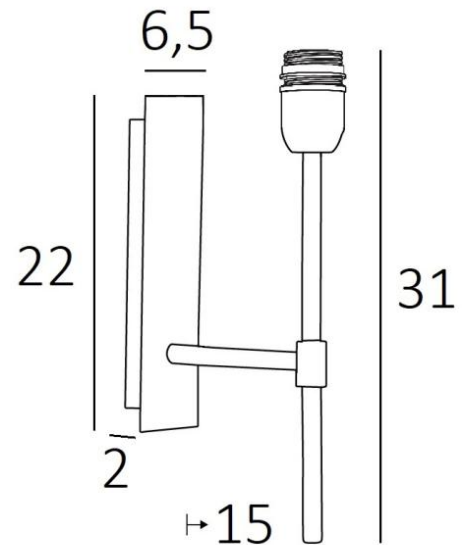

## NECTANEBO 2

NECTANEBO 2 in light bronze without lampshade. Metal finish code: 28

**NECTANEBO 2** is a large wall light for placing a lampshade

Its classic appearance has been revised to give her a modern and contemporary touch. Its sober and simple design is no stranger to this metamorphosis which brings her presence and harmony

### OVERALL SIZES

H31cm L6,5cm |→15cm

### BASE

Plate : 6,5 x 22cm

Box : 4,5 x 19 x 2cm

### TECHNICAL DATA

One E27 fitting with ring

Dimmable wall light

A fixing plate for the wall box ([plan in PDF](#))