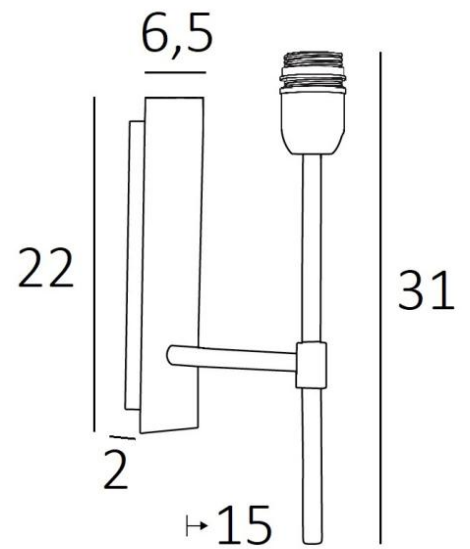

NECTANEBO 2

NECTANEBO 2 in brushed bronze without lampshade

NECTANEBO 2 is a large wall light for placing a lampshade

Its classic appearance has been revised to give her a modern and contemporary touch. Its sober and simple design is no stranger to this metamorphosis which brings her presence and harmony For the lampshade, which will create a warm atmosphere and a beautiful brightness, we suggest you to choose between many materials and colors This will allow you to better integrate her into your decoration This beautiful wall light is made of brass and is available in several remarkable finishes There is a smaller model, see [NECTANEBO 1](#)

OVERALL SIZES

H31cm L6,5cm |→15cm

BASE

Plate : 6,5 x 22cm

Box : 4,5 x 19 x 2cm

TECHNICAL DATA

One E27 fitting with ring

Dimmable wall light

A fixing plate for the wall box ([plan in PDF](#))

AVAILABLE METAL FINISHES AND CODES

28 - Light bronze - 1136 028

29 - Brushed bronze - 1136 029