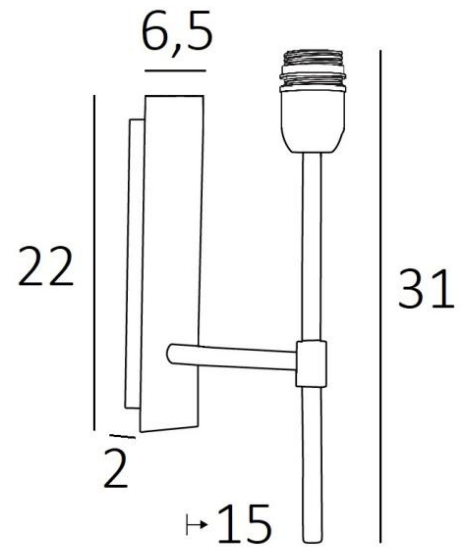

NECTANEBO 2

NECTANEBO 2 in light bronze without lampshade. Metal finish code: 28

NECTANEBO 2 is a large wall light for placing a lampshade

Its classic appearance has been revised to give her a modern and contemporary touch. Its sober and simple design is no stranger to this metamorphosis which brings her presence and harmony

There is a smaller model, see [NECTANEBO 1](#)

OVERALL SIZES

H31cm L6,5cm |→15cm

BASE

Plate : 6,5 x 22cm

Box : 4,5 x 19 x 2cm

TECHNICAL DATA

One E27 fitting with ring

Dimmable wall light

A fixing plate for the wall box ([plan in PDF](#))

AVAILABLE METAL FINISHES AND CODES

28 - Light bronze - 1136 028

29 - Brushed bronze - 1136 029

32 - Brushed chrome - 1136 032