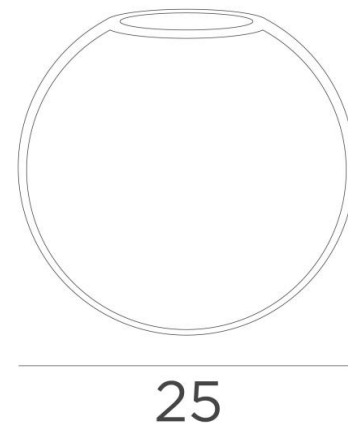

SPHERE MEDIUM

SPHERE MEDIUM glass Ø25cm amber (code 85)

SPHERE MEDIUM is a decorative hanging glass, designed to be dressed with **FORYOU** closures. He will be part of a beautiful composition of glasses of different sizes, to form a charming **FORYOU** suspension. This 25cm round glass is available in two other sizes and three colors.

Three sizes of glass :

SMALL - code n° 4445 - Ø22cm

MEDIUM - code n° 4446 - Ø25cm

LARGE - code n° 4447 - Ø30cm

Four colour shades of glass :

TRANSPARENT - code n° 080 (to be added after the glass code)

ANTHRACITE - code n° 082 (to be added after the glass code)

AMBER - code n° 085 (to be added after the glass code)

OVERALL SIZES

SPHERE MEDIUM : Ø25cm h23cm 1,6 kg

TECHNICAL DATA

The *SPHERE MEDIUM* glass is dressed with the *CABLING FORYOU ME*

This glass is equipped with an E27 fitting