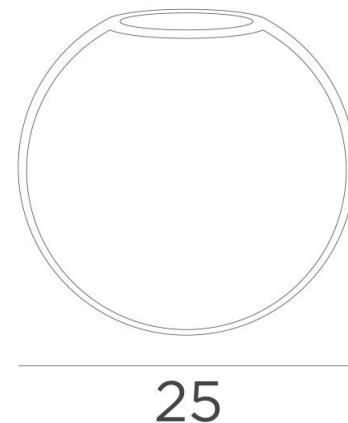

SPHERE MEDIUM

SPHERE MEDIUM glass Ø25cm amber (code 85)

SPHERE MEDIUM is a decorative hanging glass, designed to be dressed with **FORYOU** closures. He will be part of a beautiful composition of glasses of different sizes, to form a charming **FORYOU** suspension. This 25cm round glass is available in two other sizes and four colors.

Three sizes of glass :

SMALL - code n° 4445 - Ø22cm

MEDIUM - code n° 4446 - Ø25cm

LARGE - code n° 4447 - Ø30cm

Four colour shades of glass :

TRANSPARENT - code n° 080 (to be added after the glass code)

ANTHRACITE - code n° 082 (to be added after the glass code)

AMBER - code n° 085 (to be added after the glass code)

LIGHT GREY - code n° 089 (to be added after the glass code)

OVERALL SIZES

SPHERE MEDIUM : Ø25cm h23cm 1,6 kg

TECHNICAL DATA

The *SPHERE MEDIUM* glass is dressed with the *CABLING FORYOU ME*