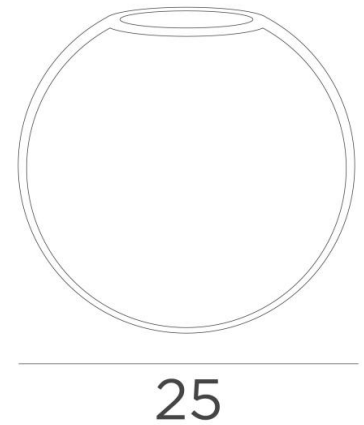

SPHERE MEDIUM

SPHERE MEDIUM glass Ø25cm amber (code 85)

SPHERE MEDIUM is a decorative hanging glass, designed to be dressed with **FORYOU** closures. He will be part of a beautiful composition of glasses of different sizes, to form a charming **FORYOU** suspension. This 25cm round glass is available in two other sizes and four colors.

Three sizes of glass :

SMALL - code n° 4445 - Ø22cm

MEDIUM - code n° 4446 - Ø25cm

LARGE - code n° 4447 - Ø30cm

Four colour shades of glass :

TRANSPARENT - code n° 080 (to be added after the glass code)

ANTHRACITE - code n° 082 (to be added after the glass code)

AMBER - code n° 085 (to be added after the glass code)

LIGHT GREY - code n° 089 (to be added after the glass code)

OVERALL SIZES

SPHERE MEDIUM : Ø25cm h23cm 1,6 kg

TECHNICAL DATA

The *SPHERE MEDIUM* glass is dressed with the *CABLING FORYOU ME*