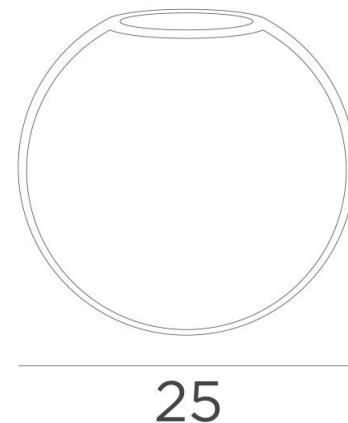

## SPHERE MEDIUM

SPHERE MEDIUM glass Ø25cm amber (code 85)

**SPHERE MEDIUM** is a decorative hanging glass, designed to be dressed with **FORYOU** closures. He will be part of a beautiful composition of glasses of different sizes, to form a charming **FORYOU** suspension. This 25cm round glass is available in two other sizes and four colors.

### Three sizes of glass :

*SMALL* - code n° 4445 - Ø22cm

*MEDIUM* - code n° 4446 - Ø25cm

*LARGE* - code n° 4447 - Ø30cm

### OVERALL SIZES

*SPHERE MEDIUM* : Ø25cm h23cm 1,6 kg