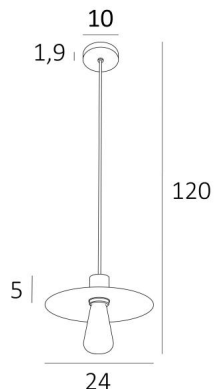

## BALLOW

BALLOW : suspensions in brushed brass and in light bronze

**BALLOW** is a **retro** style suspension with a slightly curved cupola and a nice textile cable for placing a decorative bulb

This luminaire is made entirely of brass by craftsmen, who combine traditional and modern techniques to perfection. This high quality product is available in many remarkable finishes

### OVERALL SIZES

Ø24cm H5cm

**BASE** : Ø10 x 1,9cm

### TECHNICAL DATA

One E27 fitting with ring

Dimmable suspension

1m black textile cable with cord grip in the luminaire

On request: longer cable or cable in a different color / several **BALLOW** placed on a multiple base

### METAL STRUCTURES AND CODES

BALLOW DISC : Ø 24cm (x1)

Code : 4669 025 (brushed brass)

Code : 4669 028 (light bronze)

Code : 4669 029 (brushed bronze)

LIGHTING COLLECTION