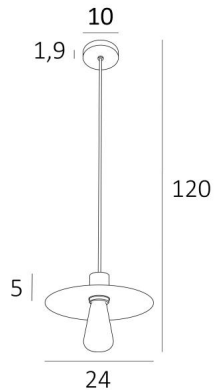

BALLOW

BALLOW : suspensions in brushed brass and in light bronze

BALLOW is a **retro** style suspension with a slightly curved cupola and a nice textile cable for placing a decorative bulb

This luminaire is made entirely of brass by craftsmen, who combine traditional and modern techniques to perfection. This high quality product is available in many remarkable finishes

This **Vintage** suspension lamp is adjustable in height, at the time of installation, and can be easily placed in any location

OVERALL SIZES

Ø24cm H5cm

BASE

Ø10 x 1,9cm

TECHNICAL DATA

One E27 fitting with two rings

Dimmable suspension

1m black textile cable with cord grip in the luminaire

On request: longer cable or cable in a different colour / several **BALLOW** placed on a multiple base

Suspension adjustable in height during installation