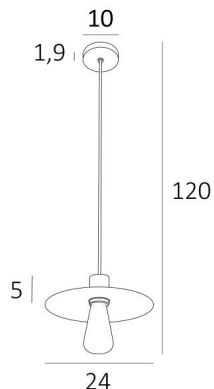

BALLOW

BALLOW : suspensions in brushed brass and in light bronze

BALLOW is a **retro** style suspension with a slightly curved cupola and a nice textile cable for placing a decorative bulb

This luminaire is made entirely of brass by craftsmen, who combine traditional and modern techniques to perfection. This high quality product is available in many remarkable finishes

This **Vintage** suspension lamp is adjustable in height, at the time of installation, and can be easily placed in any location

OVERALL SIZES

Ø24cm H5cm

BASE : Ø10 x 1,9cm

TECHNICAL DATA

One E27 fitting with ring

Dimmable suspension

1m black textile cable with cord grip in the luminaire

On request: longer cable or cable in a different color / several **BALLOW** placed on a multiple base

Suspension adjustable in height during installation

A fixing plate for the ceiling base

AVAILABLE METAL FINISHES AND CODES

25 - Brushed brass - 4668 025

28 - Light bronze - 4668 028

29 - Brushed bronze - 4668 029

METAL STRUCTURES AND CODES

BALLOW DISC : Ø 24cm (x1)