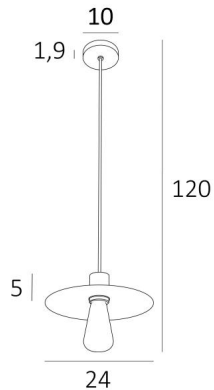

BALLOW

BALLOW : suspensions in brushed brass and in light bronze

BALLOW is a **retro** style suspension with a slightly curved cupola and a nice textile cable for placing a decorative bulb

This luminaire is made entirely of brass by craftsmen, who combine traditional and modern techniques to perfection. This high quality product is available in many remarkable finishes

This **Vintage** suspension lamp is adjustable in height, at the time of installation, and can be easily placed in any location

OVERALL SIZES

Ø24cm H5cm

BASE : Ø10 x 1,9cm

TECHNICAL DATA

One E27 fitting with ring

Dimmable suspension

1m black textile cable with cord grip in the luminaire

On request: longer cable or cable in a different color / several **BALLOW** placed on a multiple base

Suspension adjustable in height during installation

A fixing plate for the ceiling base

AVAILABLE METAL FINISHES AND CODES

25 - Brushed brass - 4668 025

28 - Light bronze - 4668 028

29 - Brushed bronze - 4668 029

METAL STRUCTURES AND CODES

BALLOW DISC : Ø 24cm (x1)