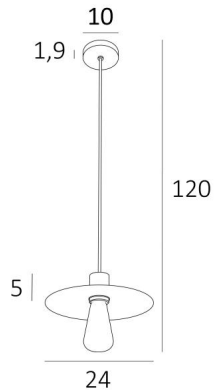

## BALLOW

BALLOW : suspensions in brushed brass and in light bronze

**BALLOW** is a **retro** style suspension with a slightly curved cupola and a nice textile cable for placing a decorative bulb

This luminaire is made entirely of brass by craftsmen, who combine traditional and modern techniques to perfection. This high quality product is available in many remarkable finishes

### OVERALL SIZES

Ø24cm H5cm

### BASE

Ø10 x 1,9cm

### TECHNICAL DATA

One E27 fitting with two rings

Dimmable suspension

1m black textile cable with cord grip in the luminaire

On request: longer cable or cable in a different colour / several **BALLOW** placed on a multiple base