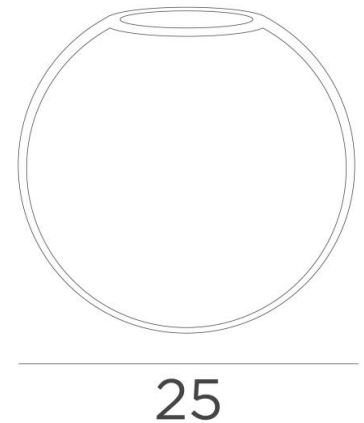

SPHERE MEDIUM

SPHERE MEDIUM glass Ø25cm amber (code 85)

SPHERE MEDIUM is a decorative hanging glass, designed to be dressed with **LUNA** closures. He will be part of a beautiful composition of glasses of different sizes, to form a charming **LUNA** suspension. This 25cm round glass is available in two other sizes and three colors.

Three sizes of glass :

SMALL - code n° 4445 - Ø22cm

MEDIUM - code n° 4446 - Ø25cm

LARGE - code n° 4447 - Ø30cm

Four colour shades of glass :

TRANSPARENT - code n° 080 (to be added after the glass code)

ANTHRACITE - code n° 082 (to be added after the glass code)

AMBER - code n° 085 (to be added after the glass code)

OVERALL SIZES

SPHERE MEDIUM : Ø25cm h23cm 1,6 kg

TECHNICAL DATA

The *SPHERE MEDIUM* glass is dressed with the *CABLING LUNA ME*

This glass is equipped with an E27 fitting