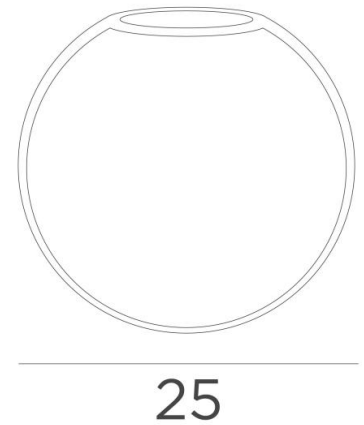

SPHERE MEDIUM

SPHERE MEDIUM glass Ø25cm amber (code 85)

SPHERE MEDIUM is a decorative hanging glass, designed to be dressed with **LUNA** closures. He will be part of a beautiful composition of glasses of different sizes, to form a charming **LUNA** suspension. This 25cm round glass is available in two other sizes and four colors.

Three sizes of glass :

SMALL - code n° 4445 - Ø22cm

MEDIUM - code n° 4446 - Ø25cm

LARGE - code n° 4447 - Ø30cm

Four colour shades of glass :

TRANSPARENT - code n° 080 (to be added after the glass code)

ANTHRACITE - code n° 082 (to be added after the glass code)

AMBER - code n° 085 (to be added after the glass code)

LIGHT GREY - code n° 089 (to be added after the glass code)

OVERALL SIZES

SPHERE MEDIUM : Ø25cm h23cm 1,6 kg

TECHNICAL DATA

The *SPHERE MEDIUM* glass is dressed with the *CABLING LUNA ME*