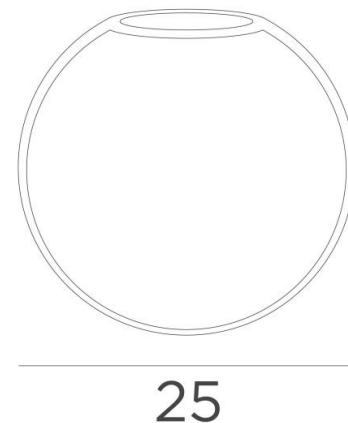

SPHERE MEDIUM

SPHERE MEDIUM glass Ø25cm amber (code 85)

SPHERE MEDIUM is a decorative hanging glass, designed to be dressed with **LUNA** closures. He will be part of a beautiful composition of glasses of different sizes, to form a charming **LUNA** suspension. This 25cm round glass is available in two other sizes and four colors.

Three sizes of glass :

SMALL - code n° 4445 - Ø22cm

MEDIUM - code n° 4446 - Ø25cm

LARGE - code n° 4447 - Ø30cm

Four colour shades of glass :

TRANSPARENT - code n° 080 (to be added after the glass code)

ANTHRACITE - code n° 082 (to be added after the glass code)

AMBER - code n° 085 (to be added after the glass code)

LIGHT GREY - code n° 089 (to be added after the glass code)

OVERALL SIZES

SPHERE MEDIUM : Ø25cm h23cm 1,6 kg

TECHNICAL DATA

The *SPHERE MEDIUM* glass is dressed with the *CABLING LUNA ME*