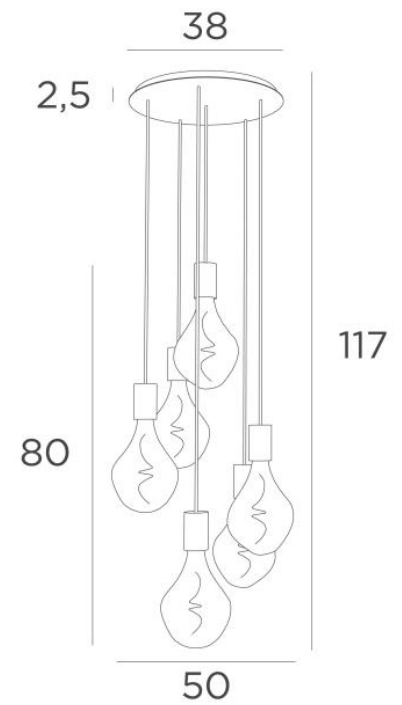

ARTEMIS 6 o38

ARTEMIS 6 o38 in brushed brass with six gold bulbs

ARTEMIS 6 o38 is a beautiful and elegant composition of six bulbs fixed on a round ceiling base
ARTEMIS is a beautiful faceted light bulb, full of beautiful lighting effects and very decorative. In this remarkable variation they will be as many luminous touches that will illuminate your interior

OVERALL SIZES

H117cm Ø50cm

BASE

Plate : Ø38cm

Box : Ø35 x 2,5cm

TECHNICAL DATA

Six E27 fittings with XXL cover

Silver LED bulb Ø165mm dimmable code 6843 000 (option)

Gold LED bulb Ø165mm dimmable code 6849 000 (option)

The bottom of the lamp is 158cm from the floor with a ceiling height of 275cm. On request, we can adapt the cables to another ceiling height, see [ORDER FORM](#)