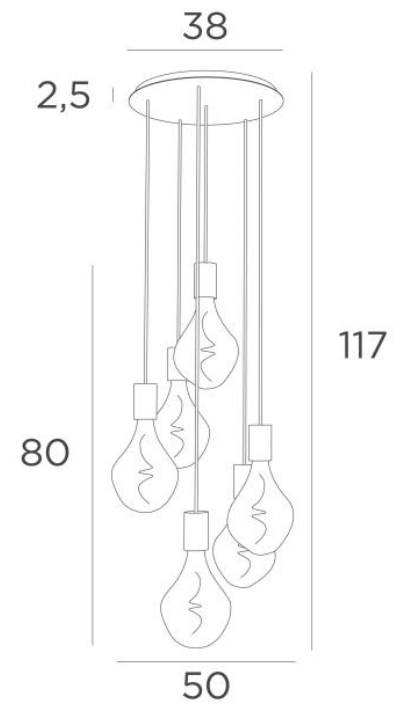

## ARTEMIS 6 o38

ARTEMIS 6 o38 in brushed brass with six gold bulbs

**ARTEMIS 6 o38** is a beautiful and elegant composition of six bulbs fixed on a round ceiling base  
**ARTEMIS** is a beautiful faceted light bulb, full of beautiful lighting effects and very decorative. In this remarkable variation they will be as many luminous touches that will illuminate your interior

### OVERALL SIZES

H117cm Ø50cm

### BASE

Plate : Ø38cm

Box : Ø35 x 2,5cm

### TECHNICAL DATA

Six E27 fittings with XXL cover

**Silver LED bulb Ø165mm** dimmable code 6843 000 (option)

**Gold LED bulb Ø165mm** dimmable code 6849 000 (option)

The bottom of the lamp is 158cm from the floor with a ceiling height of 275cm. On request, we can adapt the cables to another ceiling height, see [ORDER FORM](#)