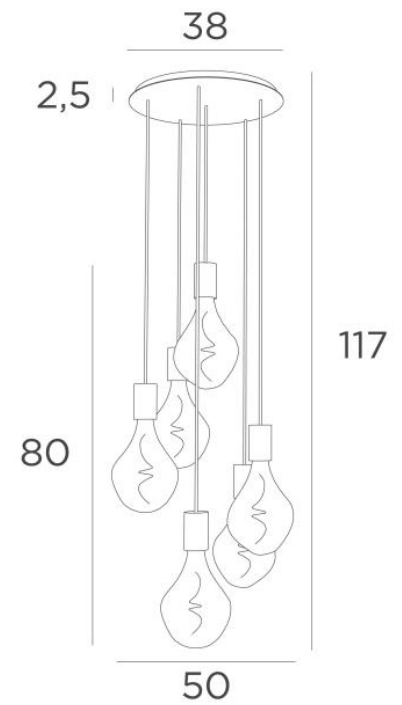

## ARTEMIS 6 o38

ARTEMIS 6 o38 in brushed brass with six gold bulbs

**ARTEMIS 6 o38** is a beautiful and elegant composition of six bulbs fixed on a round ceiling base  
**ARTEMIS** is a beautiful faceted light bulb, full of beautiful lighting effects and very decorative. In this remarkable variation they will be as many luminous touches that will illuminate your interior

### OVERALL SIZES

H117cm Ø50cm

### BASE

Plate : Ø38cm

Box : Ø35 x 2,5cm

### TECHNICAL DATA

Six E27 fittings with XXL cover

**Silver LED bulb Ø165mm** dimmable code 6843 000 (option)

**Gold LED bulb Ø165mm** dimmable code 6849 000 (option)

The bottom of the lamp is 158cm from the floor with a ceiling height of 275cm. On request, we can adapt the cables to another ceiling height, see [ORDER FORM](#)