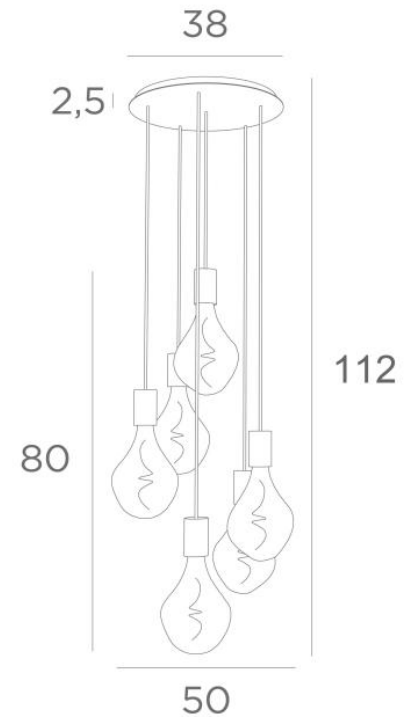

## ARTEMIS 6 o38

ARTEMIS 6 o38 in brushed brass with six gold bulbs

**ARTEMIS 6 o38** is a beautiful and elegant composition of six bulbs fixed on a round ceiling base  
**ARTEMIS** is a beautiful faceted light bulb, full of beautiful lighting effects and very decorative. In this remarkable variation they will be as many luminous touches that will illuminate your interior

### OVERALL SIZES

H112cm Ø50cm

### BASE

Plate : Ø38cm

Box : Ø35 x 2,5cm

### TECHNICAL DATA

Six E27 fittings with XXL cover

**Silver LED bulb Ø165mm** dimmable code 6843 000 (option)

**Gold LED bulb Ø165mm** dimmable code 6849 000 (option)

The bottom of the lamp is 158cm from the floor with a ceiling height of 275cm. On request, we can adapt the cables to another ceiling height, see [ORDER FORM](#)