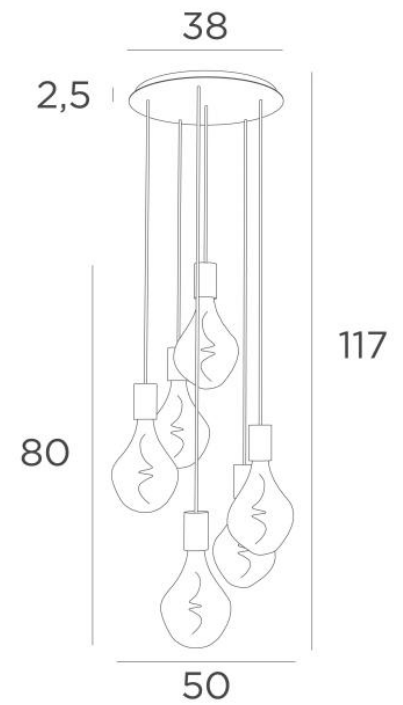

ARTEMIS 6 o38

ARTEMIS 6 o38 in brushed brass with six gold bulbs

ARTEMIS 6 o38 is a beautiful and elegant composition of six bulbs fixed on a round ceiling base
ARTEMIS is a beautiful faceted light bulb, full of beautiful lighting effects and very decorative. In this remarkable variation they will be as many luminous touches that will illuminate your interior

OVERALL SIZES

H117cm Ø50cm

BASE

Plate : Ø38cm

Box : Ø35 x 2,5cm

TECHNICAL DATA

Six E27 fittings with XXL cover

Silver LED bulb Ø165mm dimmable code 6843 000 (option)

Gold LED bulb Ø165mm dimmable code 6849 000 (option)

The bottom of the lamp is 158cm from the floor with a ceiling height of 275cm. On request, we can adapt the cables to another ceiling height, see [ORDER FORM](#)