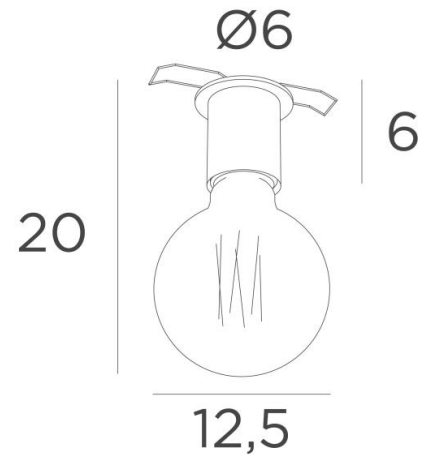

## PLUTON 6

PLUTON 6 in light bronze with a decorative bulb

This small ceiling light is very trendy and will bring to your interior a more modern touch while bringing a warm luminosity

**PLUTON** is composed of an E27 LONG fitting to place only one decorative bulb. He is mounted on a round plate and on the back of this plate two spring clips allow the anchoring of the ceiling light to the false ceiling. On request, it is possible to obtain a round plate of 8cm or more

### OVERALL SIZES

Ø6cm H6cm

### TECHNICAL DATA

Visible round plate (Ø6cm) with two clips for fixing

One E27 fitting with **L cover**

**LED bulb Gold Ø125mm** dimmable code 6834 000 (option)

This ceiling light is dimmable and works directly on 230V

### PLACEMENT

Cutout size : Ø5cm

Recessed depth : 4,5cm

Thickness of mounting surface : 1mm

Straighten the clips and insert them into the ceiling cutout