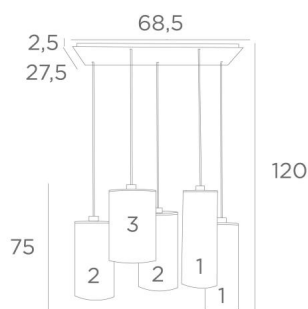

ZIBAL 5

ZIBAL 5 in brushed bronze with lampshades in Coton Gris, Tourterelle & Schiste (fabric from category 1)

ZIBAL 5 is a large suspension with five cylindrical lampshades of different sizes. It allows a combination of different colours, which gives it its originality. The choice of many different materials and colours allows you to match this prestigious suspension to your interior. The suspension can be placed above a rectangular table and is dimmable via an external dimmer. When ordering, the height of the **ZIBAL 5** can be adjusted to suit the requirements of your ceiling. This suspension is available in three sizes.

OVERALL SIZES

H120cm L60 x 40cm

BASE : Plaque : 68,5 x 27,5cm Cadre : 66 x 24,5 x 2,5cm

TECHNICAL DATA

Five E27 fittings with ring. Dimmable suspension

Standard : the suspension is provided for a ceiling height of 275cm. The lower reaches 155cm from the ground. The height of all lampshades is 75cm

On request : cable lengths can be adjusted to adapt to the height of your ceiling. Please fill in the **ORDER FORM**

A frame that is attached to the ceiling before the plate is put against it, see **MOUNTING INSTRUCTIONS**

AVAILABLE METAL FINISHES AND CODES

02 - Structured black - 4285 002

29 - Brushed bronze - 4285 029

LAMPSHADE : SIZES & CODE

N°1 : Ø15 - 15 - 40cm (x2) / N°2 : Ø18 - 18 - 35cm (x2) / N°3 : Ø20 - 20 - 30cm (x1)