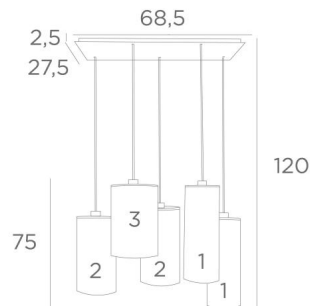

ZIBAL 5

ZIBAL 5 in brushed bronze with lampshades in Coton Gris, Tourterelle & Schiste (fabric from category 1)

ZIBAL 5 is a large suspension with five cylindrical lampshades of different sizes. It allows a combination of different colours, which gives it its originality. The choice of many different materials and colours allows you to match this prestigious suspension to your interior. The suspension can be placed above a rectangular table and is dimmable via an external dimmer. When ordering, the height of the **ZIBAL 5** can be adjusted to suit the requirements of your ceiling. This suspension is available in three sizes.

OVERALL SIZES

H120cm L60 x 40cm

BASE : Plaque : 68,5 x 27,5cm Cadre : 66 x 24,5 x 2,5cm

TECHNICAL DATA

Five E27 fittings with ring. Dimmable suspension

Standard : the suspension is provided for a ceiling height of 275cm. The lower reaches 155cm from the ground. The height of all lampshades is 75cm

On request : cable lengths can be adjusted to adapt to the height of your ceiling. Please fill in the **ORDER FORM**

A frame that is attached to the ceiling before the plate is put against it, see **MOUNTING INSTRUCTIONS**

AVAILABLE METAL FINISHES AND CODES

02 - Structured black - 4285 002

29 - Brushed bronze - 4285 029

LAMPSHADE : SIZES & CODE

N°1 : Ø15 - 15 - 40cm (x2) / N°2 : Ø18 - 18 - 35cm (x2) / N°3 : Ø20 - 20 - 30cm (x1)