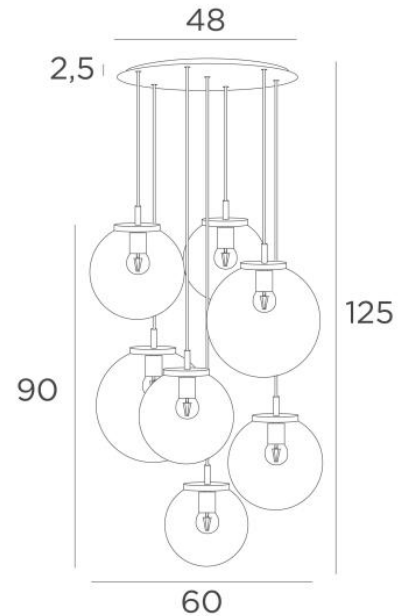

FORYOU 7 ø48

FORYOU 7 ø48 in brushed brass (code 25) with amber glasses (code 85)

FORYOU 7 ø48 is a beautiful composition of glasses of different sizes, each glass perfectly closed, with elegance and right proportions

OVERALL SIZES

H125cm Ø60cm Ceiling base 7 ø48 : Ø48 x 2,5cm

TECHNICAL DATA

The FORYOU 7 ø48 suspension includes :

A ceiling base and textile cables. Other sizes are possible, see [ORDER FORM](#)

Glass closings devices, E27 fittings and dimmable LED bulbs

The "SPHERE" glasses are additional. Four glass colors to choose from :

transparent (80), grey (89), anthracite (82) or amber (85)

Two SPHERE Small (code 4445 - Ø22cm - 1,2 kg)

Three SPHERE Medium (code 4446 - Ø25cm - 1,6 kg)

Two SPHERE Large (code 4447 - Ø30cm - 2,7 kg)

AVAILABLE METAL FINISHES AND CODES

02 - Structured black - 4458 002

25 - Brushed brass - 4458 025

28 - Light bronze - 4458 028

29 - Brushed bronze - 4458 029