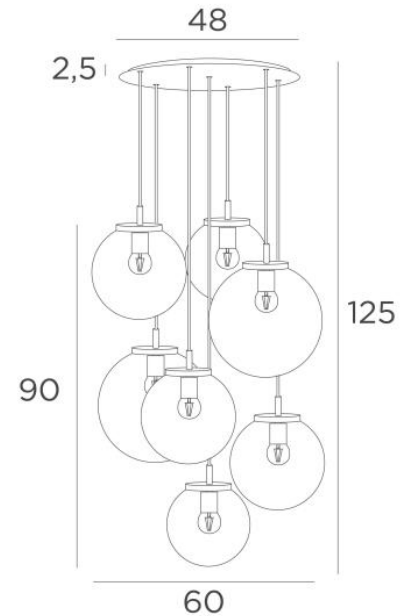

FORYOU 7 ø48

FORYOU 7 ø48 in brushed brass (code 25) with amber glasses (code 85)

FORYOU 7 ø48 is a beautiful composition of glasses of different sizes, each glass perfectly closed, with elegance and right proportions

OVERALL SIZES

H125cm Ø60cm Ceiling base 7 ø48 : Ø48 x 2,5cm

TECHNICAL DATA

The FORYOU 7 ø48 suspension includes :

A ceiling base and textile cables. Other sizes are possible, see [ORDER FORM](#)

Glass closings devices, E27 fittings and dimmable LED bulbs

The "SPHERE" glasses are additional. Four glass colors to choose from :

transparent (80), grey (89), anthracite (82) or amber (85)

Two SPHERE Small (code 4445 - Ø22cm - 1,2 kg)

Three SPHERE Medium (code 4446 - Ø25cm - 1,6 kg)

Two SPHERE Large (code 4447 - Ø30cm - 2,7 kg)

AVAILABLE METAL FINISHES AND CODES

02 - Structured black - 4458 002

25 - Brushed brass - 4458 025

28 - Light bronze - 4458 028

29 - Brushed bronze - 4458 029