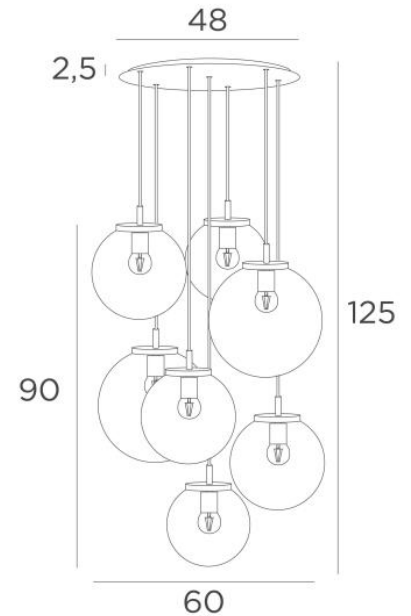

## FORYOU 7 ø48

FORYOU 7 ø48 in brushed brass (code 25) with amber glasses (code 85)

**FORYOU 7 ø48** is a beautiful composition of glasses of different sizes, each glass perfectly closed, with elegance and right proportions

To be placed in a hall or above a table and if controlled by a dimmer, it will give the right brightness for every moment of the day or evening

**FORYOU 7 ø48** will be the attraction of your decoration and is just in line with the current lights

### OVERALL SIZES

H125cm Ø60cm Ceiling base 7 ø48 : Ø48 x 2,5cm

transparent (80), grey (89), anthracite (82) or amber (85)

Two SPHERE Small (code 4445 - Ø22cm - 1,2 kg)

Three SPHERE Medium (code 4446 - Ø25cm - 1,6 kg)

Two SPHERE Large (code 4447 - Ø30cm - 2,7 kg)