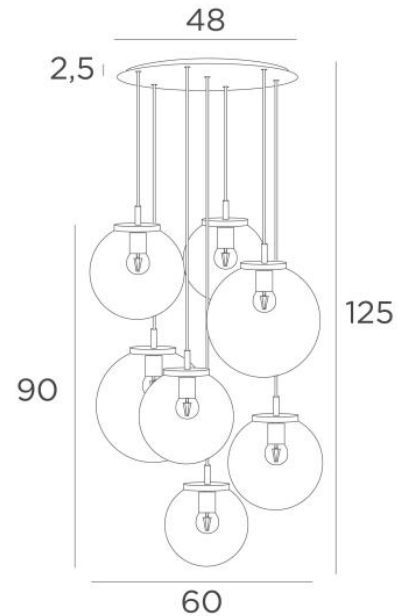

## FORYOU 7 ø48

FORYOU 7 ø48 in brushed brass (code 25) with amber glasses (code 85)

**FORYOU 7 ø48** is a beautiful composition of glasses of different sizes, each glass perfectly closed, with elegance and right proportions

To be placed in a hall or above a table and if controlled by a dimmer, it will give the right brightness for every moment of the day or evening

**FORYOU 7 ø48** will be the attraction of your decoration and is just in line with the current lights

### OVERALL SIZES

H125cm Ø60cm Ceiling base 7 ø48 : Ø48 x 2,5cm

transparent (80), grey (89), anthracite (82) or amber (85)

Two SPHERE Small (code 4445 - Ø22cm - 1,2 kg)

Three SPHERE Medium (code 4446 - Ø25cm - 1,6 kg)

Two SPHERE Large (code 4447 - Ø30cm - 2,7 kg)