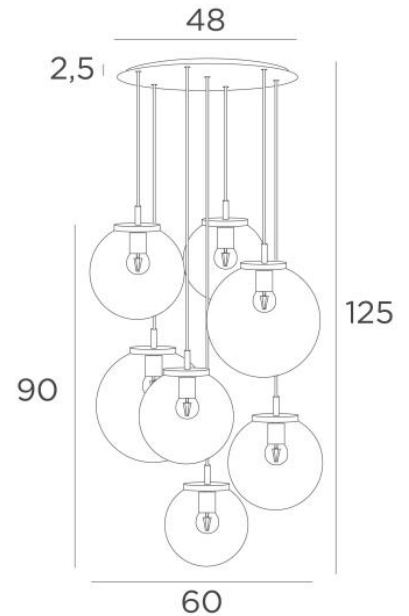

FORYOU 7 ø48

FORYOU 7 ø48 in brushed brass (code 25) with amber glasses (code 85)

FORYOU 7 ø48 is a beautiful composition of glasses of different sizes, each glass perfectly closed, with elegance and right proportions

OVERALL SIZES

H125cm Ø60cm Ceiling base 7 ø48 : Ø48 x 2,5cm

TECHNICAL DATA

The FORYOU 7 ø48 suspension includes :

A ceiling base and textile cables. Other sizes are possible, see [ORDER FORM](#)

Glass closings devices, E27 fittings and dimmable LED bulbs

The "SPHERE" glasses are additional. Three glass colors to choose from :

transparent (80), anthracite (82) or amber (85)

Two SPHERE Small (code 4445 - Ø22cm - 1,2 kg)

Three SPHERE Medium (code 4446 - Ø25cm - 1,6 kg)

Two SPHERE Large (code 4447 - Ø30cm - 2,7 kg)

AVAILABLE METAL FINISHES AND CODES

02 - Structured black - 4458 002

25 - Brushed brass - 4458 025

29 - Brushed bronze - 4458 029