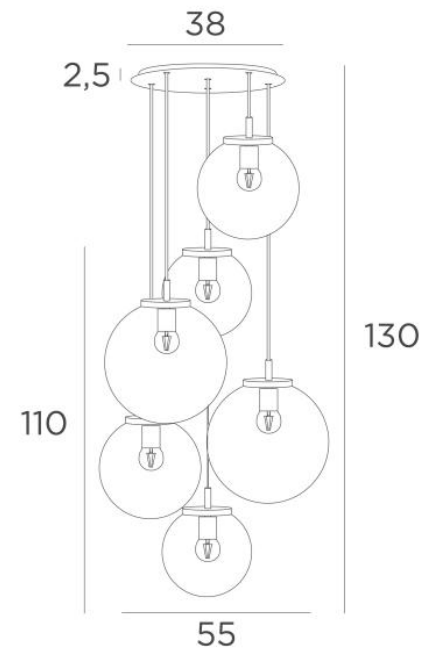

FORYOU 6 ø38

FORYOU 6 ø38 in brushed bronze (code 29) with amber glasses (code 85)

FORYOU 6 ø38 is a beautiful composition of glasses of different sizes, each glass perfectly closed, with elegance and right proportions

OVERALL SIZES

H130cm Ø55cm **Ceiling base 6 ø38** : Ø38 x 2,5cm

TECHNICAL DATA

The FORYOU 6 ø38 suspension includes :

A ceiling base and textile cables. Other sizes are possible, see [ORDER FORM](#)

Glass closings devices, E27 fittings and dimmable LED bulbs

The "SPHERE" glasses are additional. Four glass colors to choose from :

transparent (80), grey (89), anthracite (82) or amber (85)

Two SPHERE Small (code 4445 - Ø22cm - 1,2 kg)

Two SPHERE Medium (code 4446 - Ø25cm - 1,6 kg)

Two SPHERE Large (code 4447 - Ø30cm - 2,7 kg)

AVAILABLE METAL FINISHES AND CODES

02 - Structured black - 4457 002

25 - Brushed brass - 4457 025

28 - Light bronze - 4457 028

29 - Brushed bronze - 4457 029

LIGHTING COLLECTION