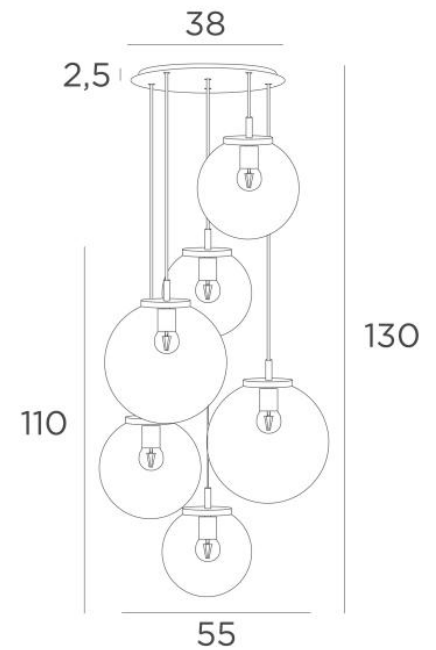

FORYOU 6 o38

FORYOU 6 o38 in brushed bronze (code 29) with amber glasses (code 85)

FORYOU 6 o38 is a beautiful composition of glasses of different sizes, each glass perfectly closed, with elegance and right proportions

To be placed in a hall or above a table and if controlled by a dimmer, it will give the right brightness for every moment of the day or evening

FORYOU 6 o38 will be the attraction of your decoration and is just in line with the current lights

OVERALL SIZES

H130cm Ø55cm **Ceiling base 6 o38** : Ø38 x 2,5cm

TECHNICAL DATA

The FORYOU 6 o38 suspension includes :

A ceiling base and textile cables. Other sizes are possible, see [ORDER FORM](#)

Glass closings devices, E27 fittings and dimmable LED bulbs

The "SPHERE" glasses are additional. Three glass colors to choose from :

transparent (80), anthracite (82) or amber (85)

Two SPHERE Small (code 4445 - Ø22cm - 1,2 kg)

Two SPHERE Medium (code 4446 - Ø25cm - 1,6 kg)

Two SPHERE Large (code 4447 - Ø30cm - 2,7 kg)

AVAILABLE METAL FINISHES AND CODES

02 - Structured black - 4457 002

25 - Brushed brass - 4457 025

29 - Brushed bronze - 4457 029