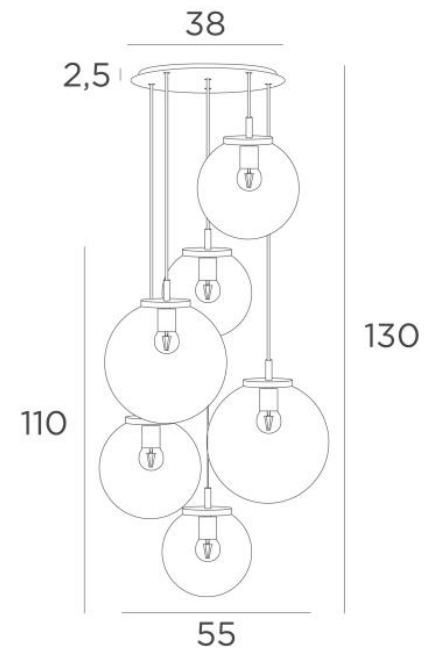

FORYOU 6 ø38

FORYOU 6 ø38 in brushed bronze (code 29) with amber glasses (code 85)

FORYOU 6 ø38 is a beautiful composition of glasses of different sizes, each glass perfectly closed, with elegance and right proportions

OVERALL SIZES

H130cm Ø55cm Ceiling base 6 ø38 : Ø38 x 2,5cm

TECHNICAL DATA

The FORYOU 6 ø38 suspension includes :

A ceiling base and textile cables. Other sizes are possible, see [ORDER FORM](#)

Glass closings devices, E27 fittings and dimmable LED bulbs

The "SPHERE" glasses are additional. Three glass colors to choose from :

transparent (80), anthracite (82) or amber (85)

Two SPHERE Small (code 4445 - Ø22cm - 1,2 kg)

Two SPHERE Medium (code 4446 - Ø25cm - 1,6 kg)

Two SPHERE Large (code 4447 - Ø30cm - 2,7 kg)

AVAILABLE METAL FINISHES AND CODES

02 - Structured black - 4457 002

25 - Brushed brass - 4457 025

29 - Brushed bronze - 4457 029