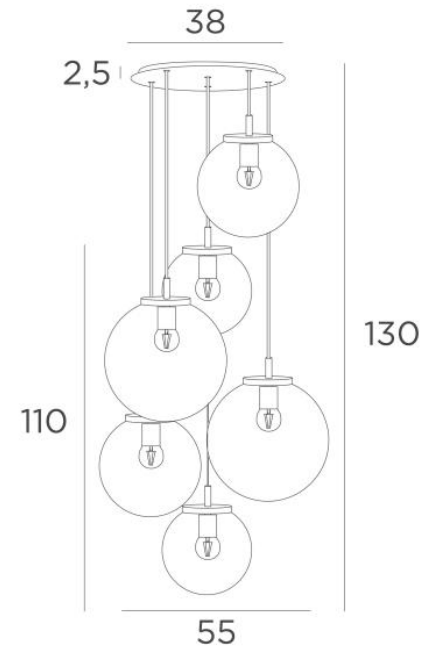

FORYOU 6 ø38

FORYOU 6 ø38 in brushed bronze (code 29) with amber glasses (code 85)

FORYOU 6 ø38 is a beautiful composition of glasses of different sizes, each glass perfectly closed, with elegance and right proportions

OVERALL SIZES

H130cm Ø55cm **Ceiling base 6 ø38** : Ø38 x 2,5cm

TECHNICAL DATA

The FORYOU 6 ø38 suspension includes :

A ceiling base and textile cables. Other sizes are possible, see [ORDER FORM](#)

Glass closings devices, E27 fittings and dimmable LED bulbs

The "SPHERE" glasses are additional. Four glass colors to choose from :

transparent (80), grey (89), anthracite (82) or amber (85)

Two SPHERE Small (code 4445 - Ø22cm - 1,2 kg)

Two SPHERE Medium (code 4446 - Ø25cm - 1,6 kg)

Two SPHERE Large (code 4447 - Ø30cm - 2,7 kg)

AVAILABLE METAL FINISHES AND CODES

02 - Structured black - 4457 002

25 - Brushed brass - 4457 025

28 - Light bronze - 4457 028

29 - Brushed bronze - 4457 029

LIGHTING COLLECTION