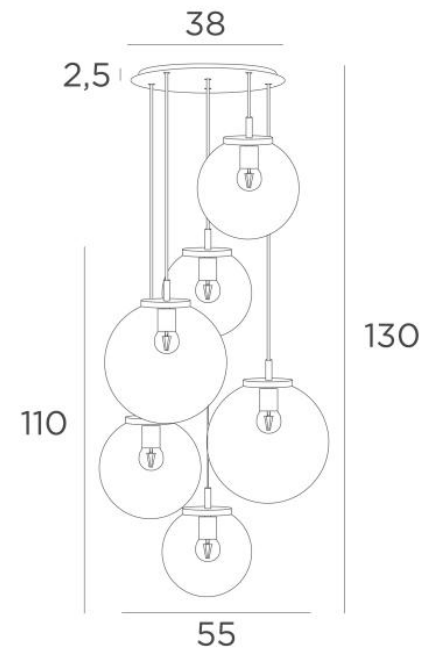

## FORYOU 6 ø38

FORYOU 6 ø38 in brushed bronze (code 29) with amber glasses (code 85)

**FORYOU 6 ø38** is a beautiful composition of glasses of different sizes, each glass perfectly closed, with elegance and right proportions

To be placed in a hall or above a table and if controlled by a dimmer, it will give the right brightness for every moment of the day or evening

**FORYOU 6 ø38** will be the attraction of your decoration and is just in line with the current lights

### OVERALL SIZES

H130cm Ø55cm **Ceiling base 6 ø38** : Ø38 x 2,5cm

transparent (80), grey (89), anthracite (82) or amber (85)

Two SPHERE Small (code 4445 - Ø22cm - 1,2 kg)

Two SPHERE Medium (code 4446 - Ø25cm - 1,6 kg)

Two SPHERE Large (code 4447 - Ø30cm - 2,7 kg)