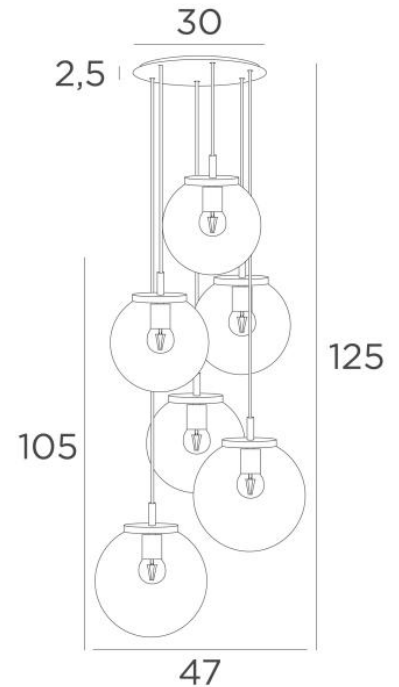

FORYOU 6 o30

FORYOU 6 o30 is a beautiful composition of glasses of different sizes, each glass perfectly closed, with elegance and right proportions

To be placed in a hall or above a table and if controlled by a dimmer, it will give the right brightness for every moment of the day or evening

FORYOU 6 o30 will be the attraction of your decoration and is just in line with the current lights

OVERALL SIZES

H125cm Ø47cm Ceiling base 6 o30 : Ø30 x 2,5cm

TECHNICAL DATA

The FORYOU 6 o30 suspension includes :

A ceiling base and textile cables. Other sizes are possible, see [ORDER FORM](#)

Glass closings devices, E27 fittings and dimmable LED bulbs

The "SPHERE" glasses are additionnal. Four glass colors to choose from :

transparent (80), grey (89), anthracite (82) or amber (85)

Four SPHERE Small (code 4445 - Ø22cm - 1,2 kg)

Two SPHERE Medium (code 4446 - Ø25cm - 1,6 kg)

AVAILABLE METAL FINISHES AND CODES

02 - Structured black - 4456 002

25 - Brushed brass - 4456 025

28 - Light bronze - 4456 028

29 - Brushed bronze - 4456 029