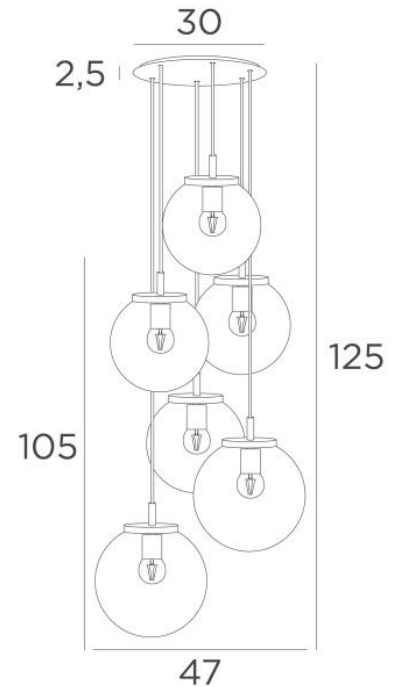

FORYOU 6 o30

FORYOU 6 o30 is a beautiful composition of glasses of different sizes, each glass perfectly closed, with elegance and right proportions

To be placed in a hall or above a table and if controlled by a dimmer, it will give the right brightness for every moment of the day or evening

FORYOU 6 o30 will be the attraction of your decoration and is just in line with the current lights

OVERALL SIZES

H125cm Ø47cm Ceiling base 6 o30 : Ø30 x 2,5cm

TECHNICAL DATA

The FORYOU 6 o30 suspension includes :

A ceiling base and textile cables. Other sizes are possible, see [ORDER FORM](#)

Glass closings devices, E27 fittings and dimmable LED bulbs

The "SPHERE" glasses are additionnal. Four glass colors to choose from :

transparent (80), grey (89), anthracite (82) or amber (85)

Four SPHERE Small (code 4445 - Ø22cm - 1,2 kg)

Two SPHERE Medium (code 4446 - Ø25cm - 1,6 kg)

AVAILABLE METAL FINISHES AND CODES

02 - Structured black - 4456 002

25 - Brushed brass - 4456 025

28 - Light bronze - 4456 028

29 - Brushed bronze - 4456 029