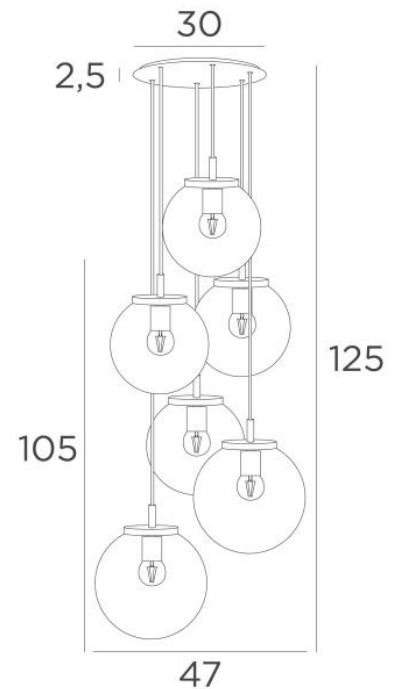

FORYOU 6 o30

FORYOU 6 o30 is a beautiful composition of glasses of different sizes, each glass perfectly closed, with elegance and right proportions

To be placed in a hall or above a table and if controlled by a dimmer, it will give the right brightness for every moment of the day or evening

FORYOU 6 o30 will be the attraction of your decoration and is just in line with the current lights

OVERALL SIZES

H125cm Ø47cm Ceiling base 6 o30 : Ø30 x 2,5cm

TECHNICAL DATA

The FORYOU 6 o30 suspension includes :

A ceiling base and textile cables. Other sizes are possible, see [ORDER FORM](#)

Glass closings devices, E27 fittings and dimmable LED bulbs

The "SPHERE" glasses are additionnal. Four glass colors to choose from :

transparent (80), grey (89), anthracite (82) or amber (85)

Four SPHERE Small (code 4445 - Ø22cm - 1,2 kg)

Two SPHERE Medium (code 4446 - Ø25cm - 1,6 kg)

AVAILABLE METAL FINISHES AND CODES

02 - Structured black - 4456 002

25 - Brushed brass - 4456 025

28 - Light bronze - 4456 028

29 - Brushed bronze - 4456 029