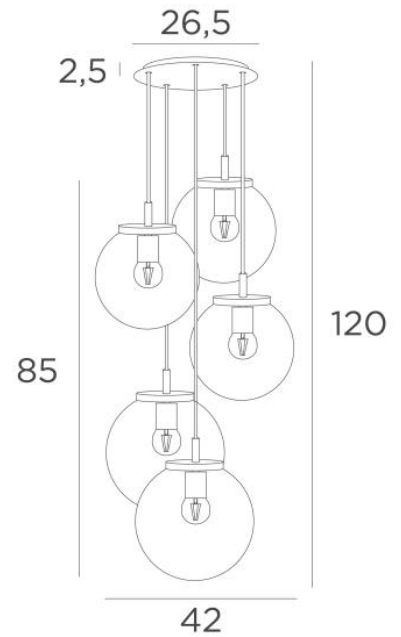

FORYOU 5 o26

FORYOU 5 o26 in brushed brass (code 25) with transparent glasses (code 80)

FORYOU 5 o26 is a beautiful composition of glasses of different sizes, each glass perfectly closed, with elegance and right proportions

OVERALL SIZES

H120cm Ø42cm Ceiling base 5 o26 : Ø26,5 x 2,5cm

TECHNICAL DATA

The FORYOU 5 o26 suspension includes :

A ceiling base and textile cables. Other sizes are possible, see [ORDER FORM](#)

Glass closings devices, E27 fittings and dimmable LED bulbs

The "SPHERE" glasses are additional. Four glass colors to choose from :

transparent (80), grey (89), anthracite (82) or amber (85)

Three SPHERE Small (code 4445 - Ø22cm - 1,2 kg)

Two SPHERE Medium (code 4446 - Ø25cm - 1,6 kg)