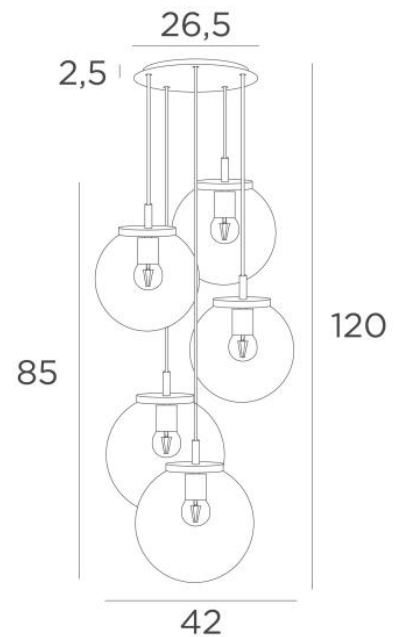

FORYOU 5 o26

FORYOU 5 o26 in brushed brass (code 25) with transparent glasses (code 80)

FORYOU 5 o26 is a beautiful composition of glasses of different sizes, each glass perfectly closed, with elegance and right proportions

OVERALL SIZES

H120cm Ø42cm Ceiling base 5 o26 : Ø26,5 x 2,5cm

TECHNICAL DATA

The FORYOU 5 o26 suspension includes :

A ceiling base and textile cables. Other sizes are possible, see [ORDER FORM](#)

Glass closings devices, E27 fittings and dimmable LED bulbs

The "SPHERE" glasses are additional. Four glass colors to choose from :

transparent (80), grey (89), anthracite (82) or amber (85)

Three SPHERE Small (code 4445 - Ø22cm - 1,2 kg)

Two SPHERE Medium (code 4446 - Ø25cm - 1,6 kg)