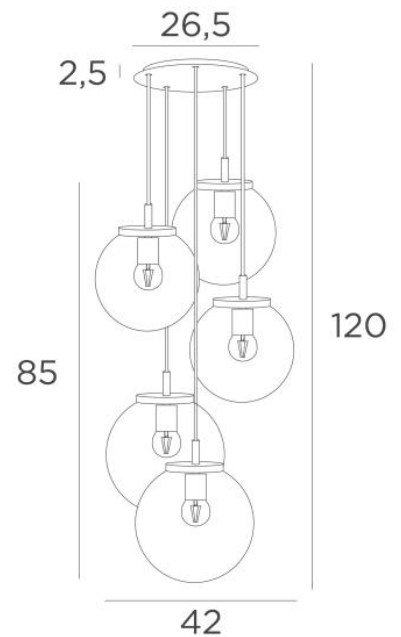

FORYOU 5 o26

FORYOU 5 o26 in brushed brass (code 25) with transparent glasses (code 80)

FORYOU 5 o26 is a beautiful composition of glasses of different sizes, each glass perfectly closed, with elegance and right proportions

OVERALL SIZES

H120cm Ø42cm **Ceiling base 5 o26 : Ø26,5 x 2,5cm**

TECHNICAL DATA

The FORYOU 5 o26 suspension includes :

A ceiling base and textile cables. Other sizes are possible, see [ORDER FORM](#)

Glass closings devices, E27 fittings and dimmable LED bulbs

The "SPHERE" glasses are additional. Four glass colors to choose from :

transparent (80), grey (89), anthracite (82) or amber (85)

Three SPHERE Small (code 4445 - Ø22cm - 1,2 kg)

Two SPHERE Medium (code 4446 - Ø25cm - 1,6 kg)