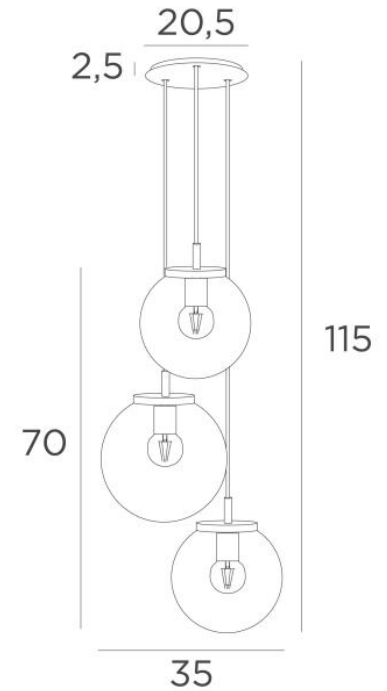

FORYOU 3 o20

FORYOU 3 o20 in structured black (code 02) with transparent glasses (code 80)

FORYOU 3 o20 is a beautiful composition of glasses of different sizes, each glass perfectly closed, with elegance and right proportions

To be placed in a hall or above a table and if controlled by a dimmer, it will give the right brightness for every moment of the day or evening

FORYOU 3 o20 will be the attraction of your decoration and is just in line with the current lights

OVERALL SIZES

H115cm Ø35cm Ceiling base 3 o20 : Ø20,5 x 2,5cm

TECHNICAL DATA

The FORYOU 3 o20 suspension includes :

A ceiling base and textile cables. Other sizes are possible, see [ORDER FORM](#)

Glass closings devices, E27 fittings and dimmable LED bulbs

The "SPHERE" glasses are additionnal. Four glass colors to choose from :

transparent (80), grey (89), anthracite (82) or amber (85)

One SPHERE Small (code 4445 - Ø22cm - 1,2 kg)

Two SPHERE Medium (code 4446 - Ø25cm - 1,6 kg)