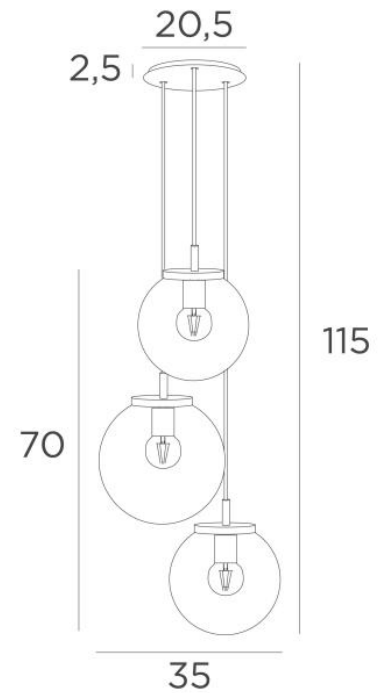

FORYOU 3 o20

FORYOU 3 o20 in structured black (code 02) with transparent glasses (code 80)

FORYOU 3 o20 is a beautiful composition of glasses of different sizes, each glass perfectly closed, with elegance and right proportions

To be placed in a hall or above a table and if controlled by a dimmer, it will give the right brightness for every moment of the day or evening

FORYOU 3 o20 will be the attraction of your decoration and is just in line with the current lights

OVERALL SIZES

H115cm Ø35cm Ceiling base 3 o20 : Ø20,5 x 2,5cm

TECHNICAL DATA

The FORYOU 3 o20 suspension includes :

A ceiling base and textile cables. Other sizes are possible, see [ORDER FORM](#)

Glass closings devices, E27 fittings and dimmable LED bulbs

The "SPHERE" glasses are additional. Four glass colors to choose from :

transparent (80), grey (89), anthracite (82) or amber (85)

One SPHERE Small (code 4445 - Ø22cm - 1,2 kg)

Two SPHERE Medium (code 4446 - Ø25cm - 1,6 kg)