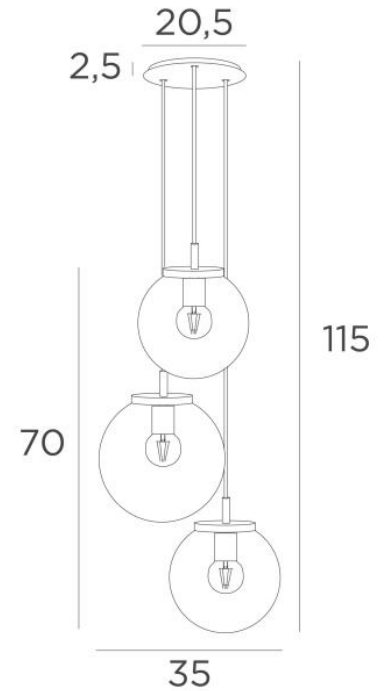

FORYOU 3 o20

FORYOU 3 o20 is a beautiful composition of glasses of different sizes, each glass perfectly closed, with elegance and right proportions

To be placed in a hall or above a table and if controlled by a dimmer, it will give the right brightness for every moment of the day or evening

FORYOU 3 o20 will be the attraction of your decoration and is just in line with the current lights

OVERALL SIZES

H115cm Ø35cm Ceiling base 3 o20 : Ø20,5 x 2,5cm

TECHNICAL DATA

The FORYOU 3 o20 suspension includes :

A ceiling base and textile cables. Other sizes are possible, see [ORDER FORM](#)

Glass closings devices, E27 fittings and dimmable LED bulbs

The "SPHERE" glasses are additional. Four glass colors to choose from :

transparent (80), grey (89), anthracite (82) or amber (85)

One SPHERE Small (code 4445 - Ø22cm - 1,2 kg)

Two SPHERE Medium (code 4446 - Ø25cm - 1,6 kg)

AVAILABLE METAL FINISHES AND CODES

02 - Structured black - 4451 002

25 - Brushed brass - 4451 025

28 - Light bronze - 4451 028

29 - Brushed bronze - 4451 029