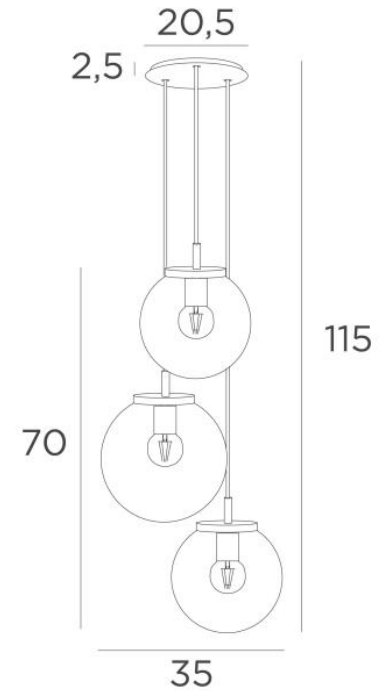

FORYOU 3 o20

FORYOU 3 o20 in structured black (code 02) with transparent glasses (code 80)

FORYOU 3 o20 is a beautiful composition of glasses of different sizes, each glass perfectly closed, with elegance and right proportions

To be placed in a hall or above a table and if controlled by a dimmer, it will give the right brightness for every moment of the day or evening

FORYOU 3 o20 will be the attraction of your decoration and is just in line with the current lights

OVERALL SIZES

H115cm Ø35cm Ceiling base 3 o20 : Ø20,5 x 2,5cm

TECHNICAL DATA

The FORYOU 3 o20 suspension includes :

A ceiling base and textile cables. Other sizes are possible, see [ORDER FORM](#)

Glass closings devices, E27 fittings and dimmable LED bulbs

The "SPHERE" glasses are additional. Four glass colors to choose from :

transparent (80), grey (89), anthracite (82) or amber (85)

One SPHERE Small (code 4445 - Ø22cm - 1,2 kg)

Two SPHERE Medium (code 4446 - Ø25cm - 1,6 kg)